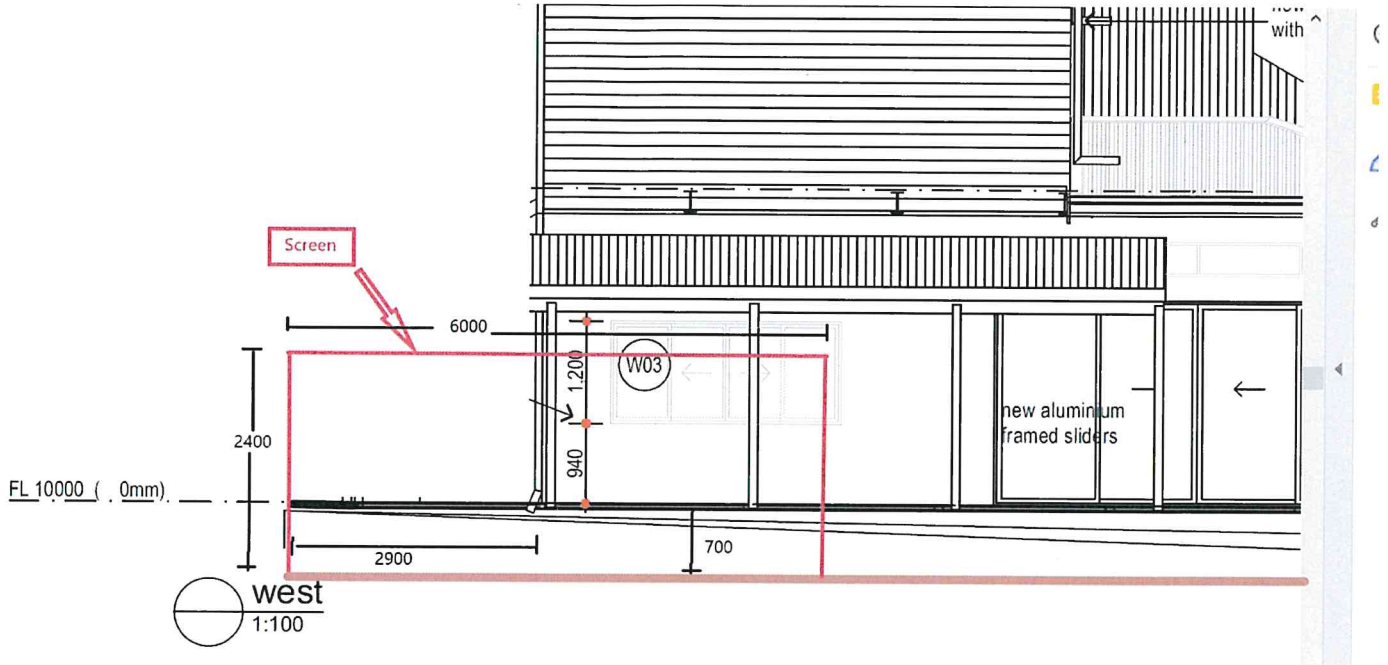

Screen Proposal
 55 Petra st, East Fremantle

Owners- 55A Petra St, East Fremantle.
 Name-
 Signature-
 Name-
 Signature-
 Date-

North Elevation

Screen Proposal
55 Petra st, East Fremantle

Owners- 55A Petra St, East Fremantle.
Name-
Signature-
Name-
Signature-
Date-

West Elevation

Proposed screen material, Timber or composite, light oak vertical slats.