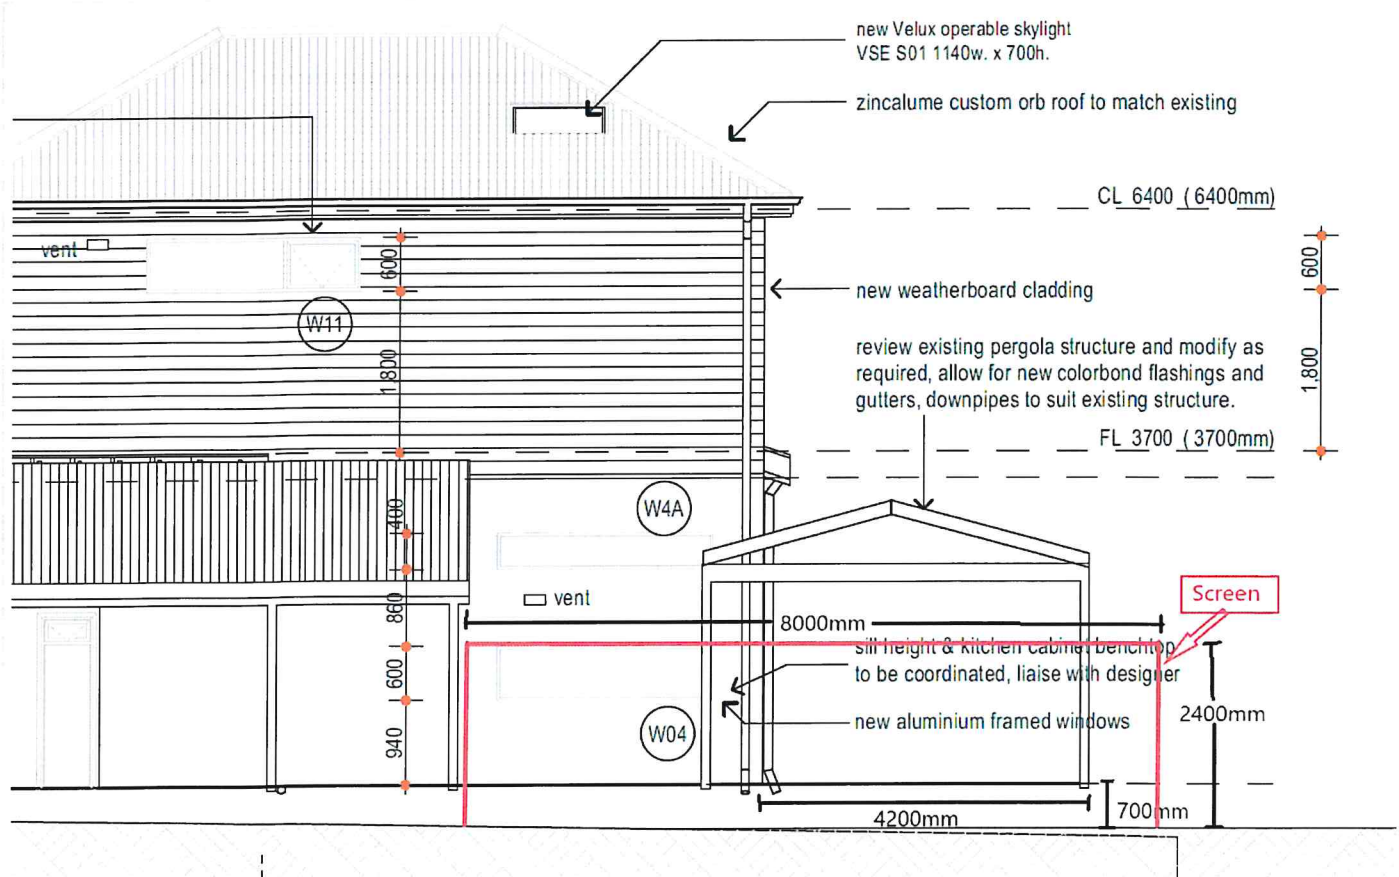

Screen Proposal
 55 Petra st, East Fremantle

Owners- 55A Petra St, East Fremantle.
 Name-
 Signature-
 Name-
 Signature-
 Date-

North Elevation

Screen Proposal
55 Petra st, East Fremantle

Owners- 55A Petra St, East Fremantle.
Name-
Signature-
Name-
Signature-
Date-

West Elevation

Proposed screen material, Timber or composite, light oak vertical slats.