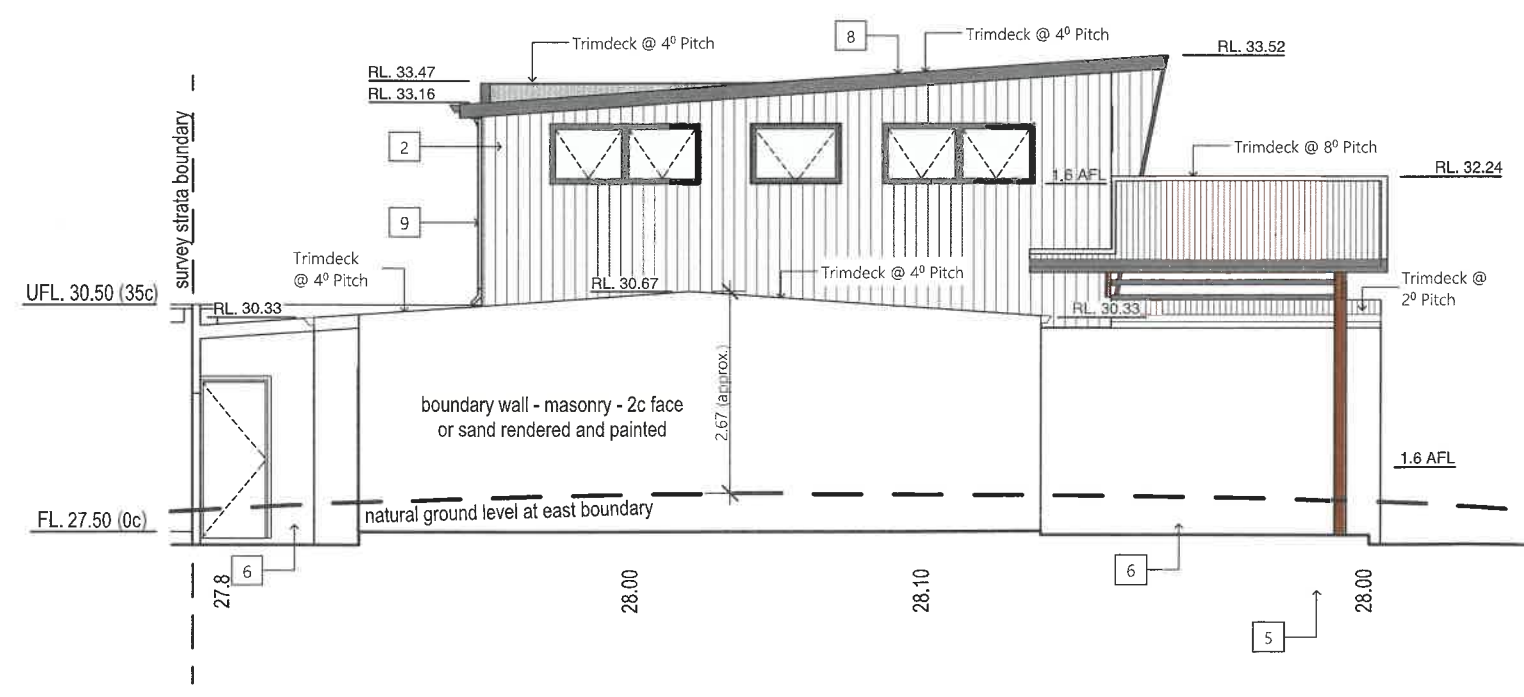

FINISHES SCHEDULE

- | | | | |
|---|--|----|---|
| 1 | Weatherex - Rubix - Paint Finish - Star White | 8 | Colourbond - Monument Matte |
| 2 | Weatherex - Weathergroove, (smooth 150) - Star White | 9 | Colourbond - Surfist |
| 3 | Fielders - Prominence - Monument, Matte | 10 | Glass - Dark |
| 4 | Masonry - Face Brick - Recycled Reds | 11 | Timber - Oil Finish |
| 5 | Masonry - Sand Rendered - Paint Finish - Monument | 12 | Marine Ply |
| 6 | Masonry - Sand Render - Paint Finish - Star White | 13 | Fibre Cement Sheet - Paint Finish - White |
| 7 | Steel - Paint Finish - Monument | 14 | CFC - Paint Finish - Select Colour |

E-1 Lot 2 West Elevation - Lot 2 1:100

E-2 Lot 2 North Elevation Lot 2 1:100

E-3 Lot 2 East Elevation 1:100

E-4 Lot 2 South Elevation 1:100