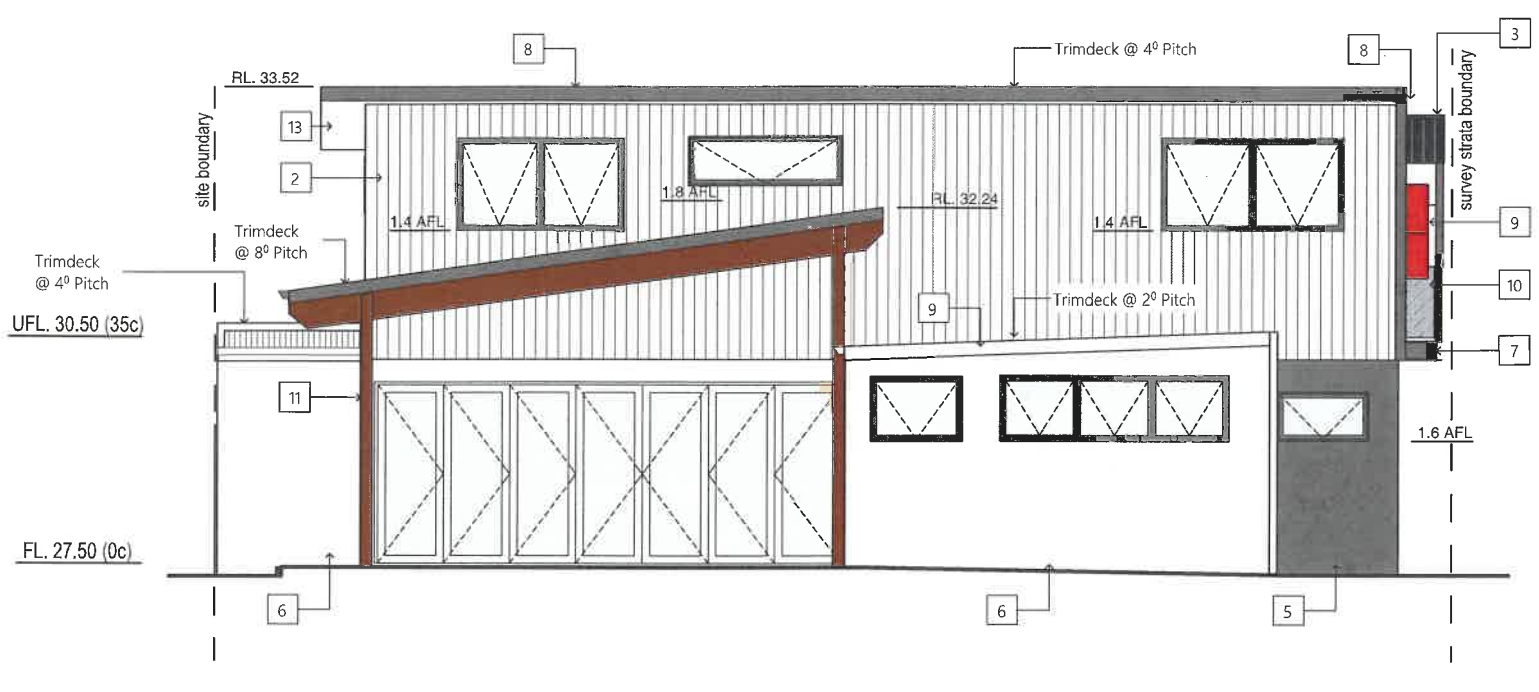

FINISHES SCHEDULE

- | | | | |
|---|--|----|---|
| 1 | Weatherex - Rubix - Paint Finish - Star White | 8 | Colourbond - Monument Matte |
| 2 | Weatherex - Weathergroove, (smooth 150) - Star White | 9 | Colourbond - Surfist |
| 3 | Fielders - Prominence - Monument, Matte | 10 | Glass - Dark |
| 4 | Masonry - Face Brick - Recycled Reds | 11 | Timber - Oil Finish |
| 5 | Masonry - Sand Rendered - Paint Finish - Monument | 12 | Marine Ply |
| 6 | Masonry - Sand Render - Paint Finish - Star White | 13 | Fibre Cement Sheet - Paint Finish - White |
| 7 | Steel - Paint Finish - Monument | 14 | CFC - Paint Finish - Select Colour |

E-1 Lot 2 West Elevation - Lot 2 1:100

E-2 Lot 2 North Elevation Lot 2 1:100

E-3 Lot 2 East Elevation 1:100

E-4 Lot 2 South Elevation 1:100