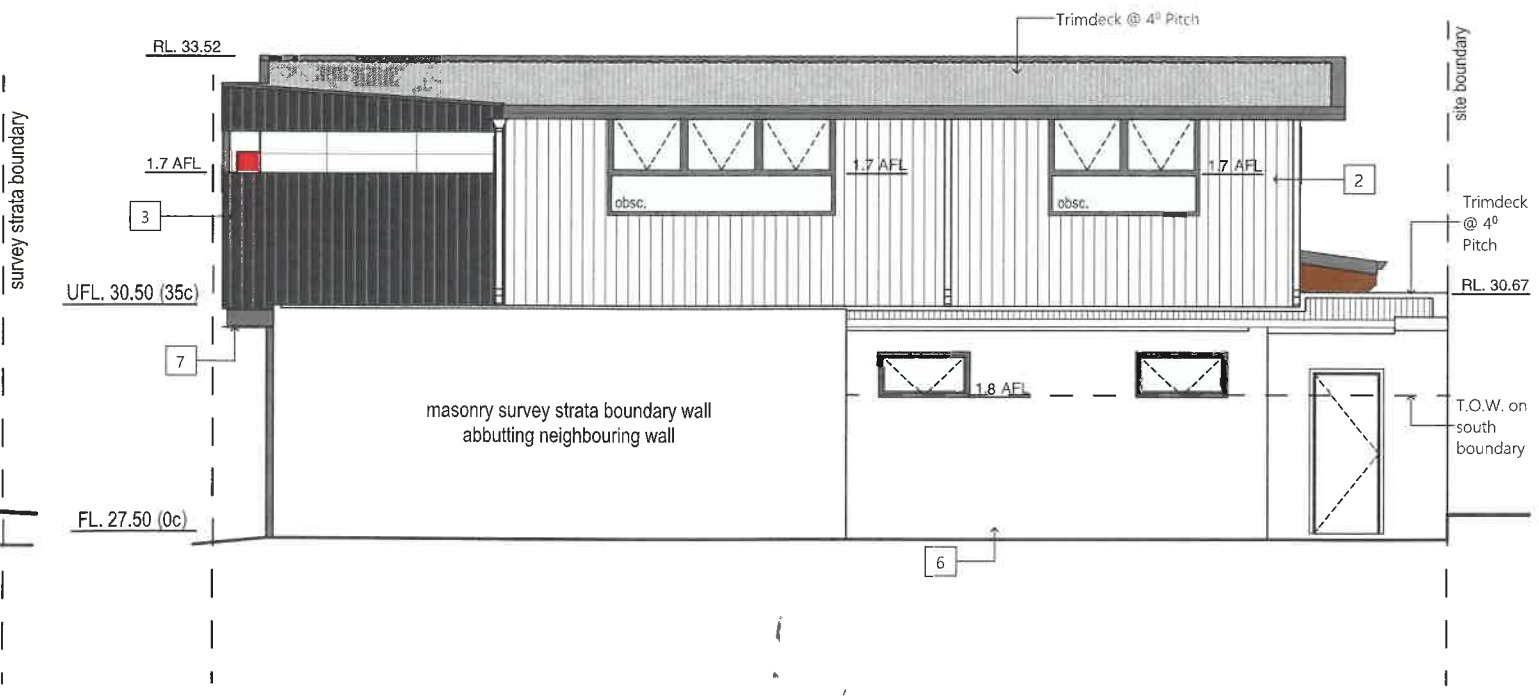

FINISHES SCHEDULE

- | | | | |
|---|--|----|---|
| 1 | Weatherex - Rubix - Paint Finish - Star White | 8 | Colourbond - Monument Matte |
| 2 | Weatherex - Weathergroove, (smooth 150) - Star White | 9 | Colourbond - Surfist |
| 3 | Fielders - Prominence - Monument, Matte | 10 | Glass - Dark |
| 4 | Masonry - Face Brick - Recycled Reds | 11 | Timber - Oil Finish |
| 5 | Masonry - Sand Rendered - Paint Finish - Monument | 12 | Marine Ply |
| 6 | Masonry - Sand Render - Paint Finish - Star White | 13 | Fibre Cement Sheet - Paint Finish - White |
| 7 | Steel - Paint Finish - Monument | 14 | CFC - Paint Finish - Select Colour |

E-1 Lot 2 West Elevation - Lot 2 1:100

E-2 Lot 2 North Elevation Lot 2 1:100

E-3 Lot 2 East Elevation 1:100

E-4 Lot 2 South Elevation 1:100