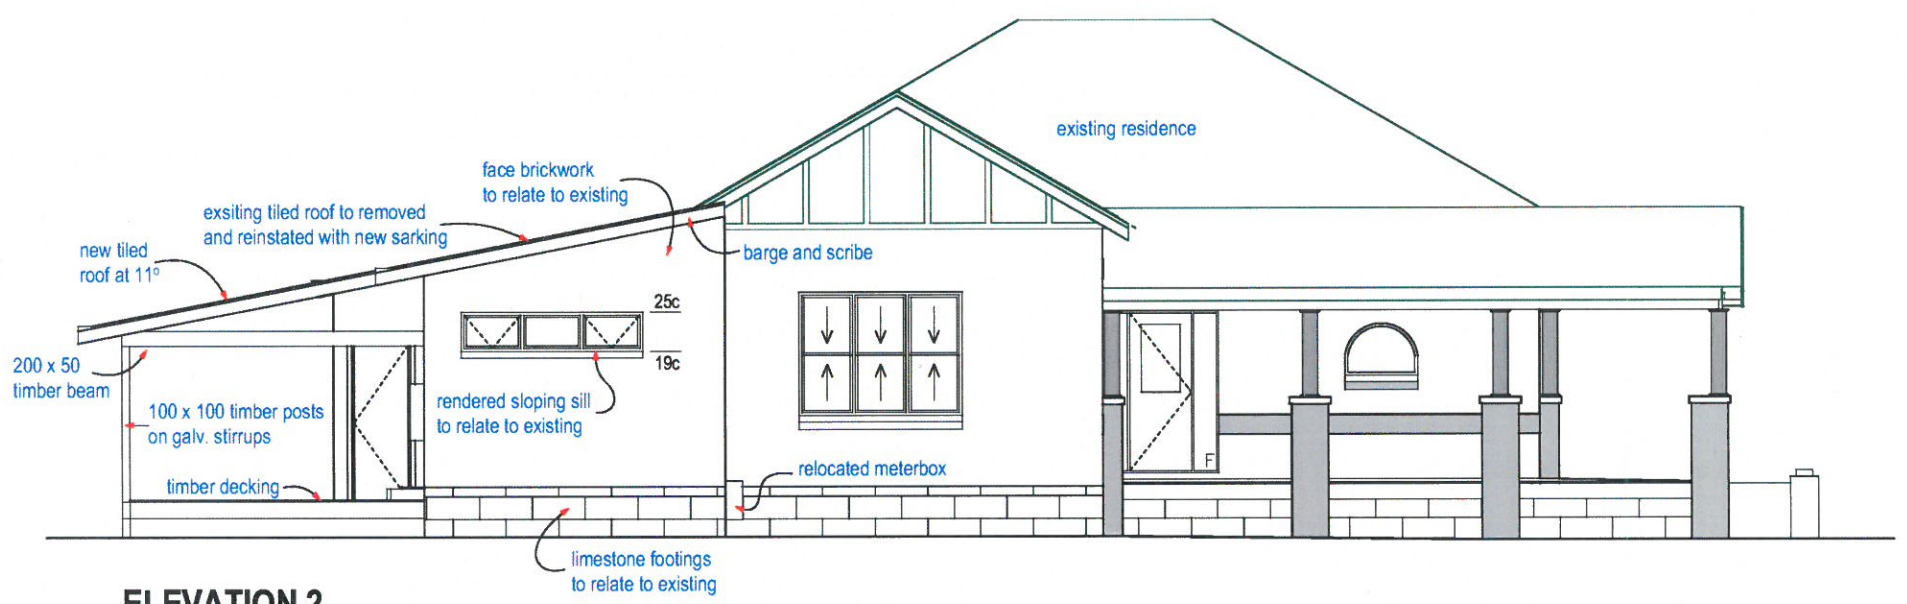

ADDRESS:
14 Dalgetty Street
East Fremantle

DRAWN: #Drawn
CHECKED: #Checked
DATE: 21/05/2020
21/05/2020

SECTIONS

SCALE: 1:100
SHEET:

HOME IMPROVEMENTS
JOB N°
#Pin

old tuck pointing

ELEVATION 1

ELEVATION 2

ELEVATION 3

ELEVATION 4

PROPOSED RESIDENCE FOR:
Shelley Davies

ADDRESS:
14 Dalgetty Street
East Fremantle

DRAWN: #Drawn
CHECKED: #Checked
DATE: 21/05/2020
21/05/2020

SCALE: 1:100
SHEET:
HOME IMPROVEMENTS
JOB N°
#Pin

ELEVATIONS