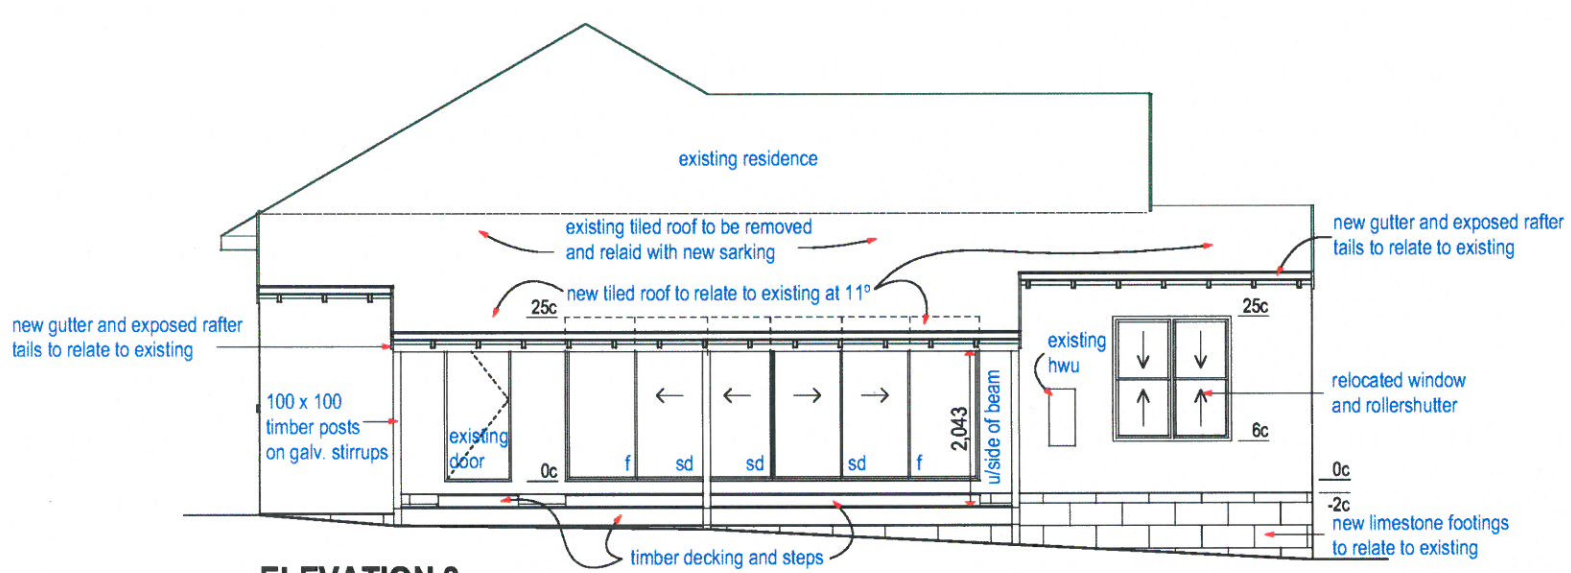

ADDRESS:
14 Dalgetty Street
East Fremantle

DRAWN: #Drawn
CHECKED: #Checked
DATE: 21/05/2020
21/05/2020

SECTIONS

SCALE: 1:100
SHEET:

HOME IMPROVEMENTS
JOB N°
#Pin

old tuck pointing

ELEVATION 1

ELEVATION 2

ELEVATION 3

ELEVATION 4

PROPOSED RESIDENCE FOR:
Shelley Davies

ADDRESS:
14 Dalgetty Street
East Fremantle

DRAWN: #Drawn
CHECKED: #Checked
DATE: 21/05/2020
21/05/2020

SCALE: 1:100
SHEET:
HOME IMPROVEMENTS
JOB N°
#Pin