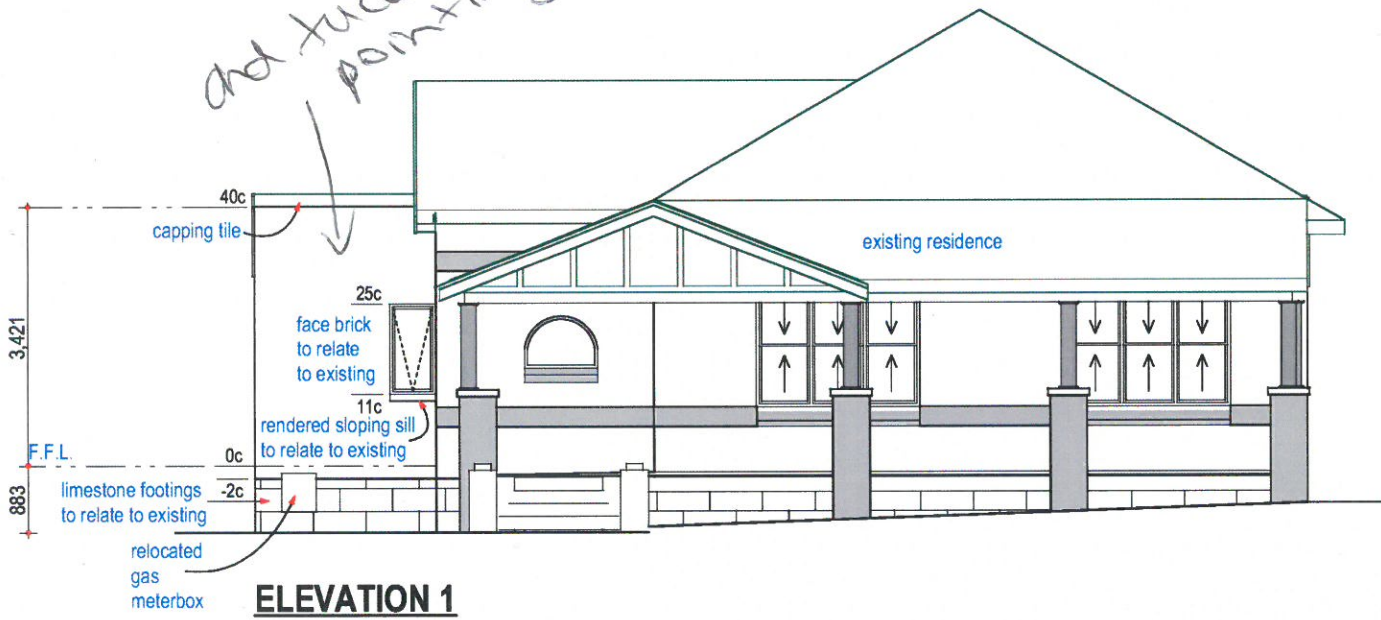

ADDRESS:
14 Dalgetty Street
East Fremantle

DRAWN: #Drawn
CHECKED: #Checked
DATE: 21/05/2020
21/05/2020

SECTIONS

SCALE: 1:100
SHEET:

HOME IMPROVEMENTS
JOB N°
#Pin

old tuck pointing

ELEVATION 1

ELEVATION 2

ELEVATION 3

ELEVATION 4

PROPOSED RESIDENCE FOR:
Shelley Davies

ADDRESS:
14 Dalgetty Street
East Fremantle

DRAWN: #Drawn
CHECKED: #Checked
DATE: 21/05/2020
21/05/2020

SCALE: 1:100
SHEET:
HOME IMPROVEMENTS
JOB N°
#Pin