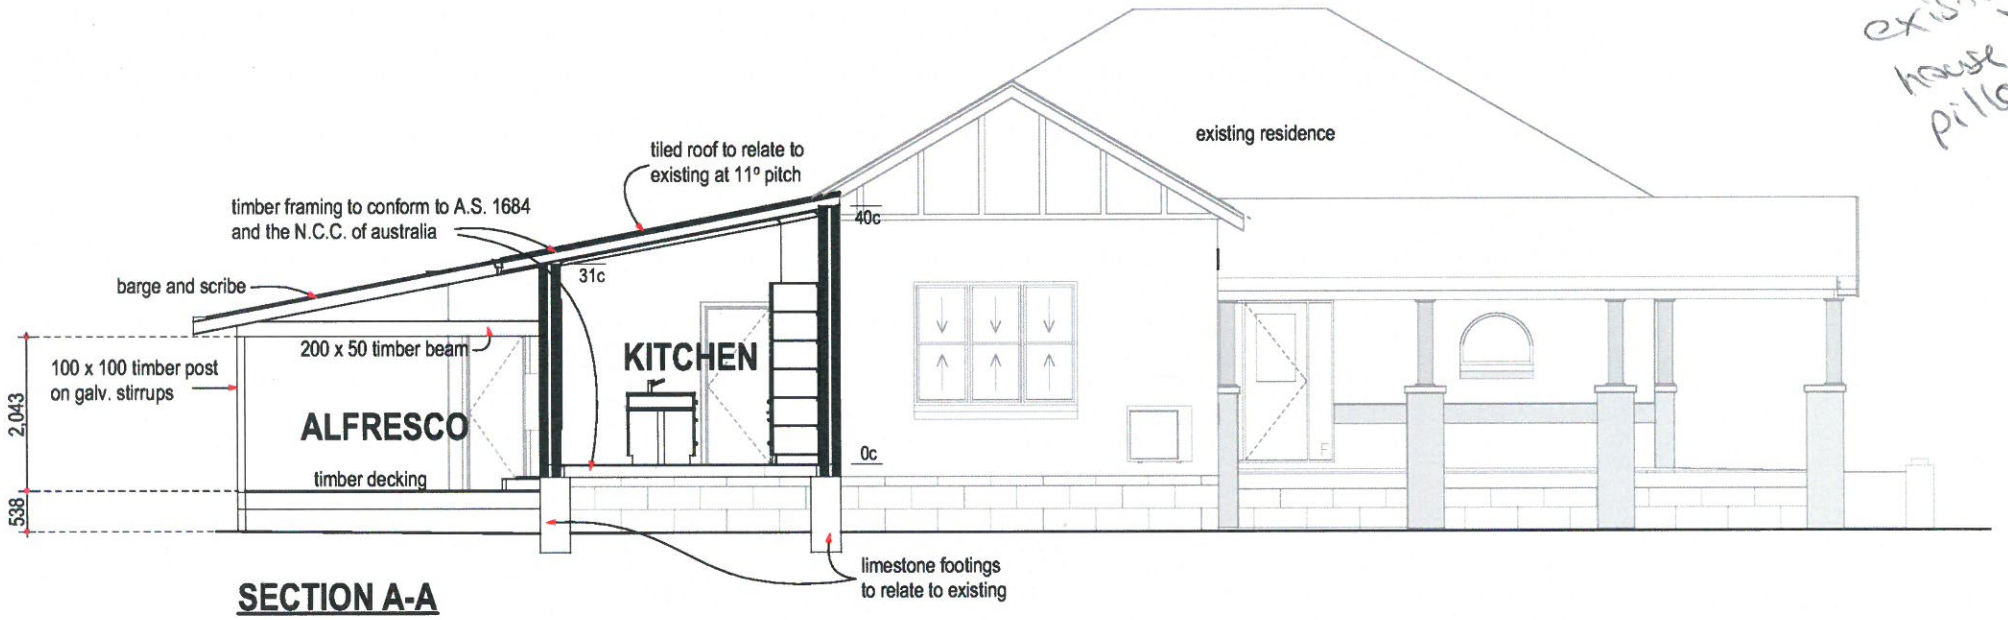

*Federation
Wife on
iron frame
see attached photo
Federation
Red painted.*

*First
screed
painted
white
to match
existing
house
pillars*

Fences

*grey/charcoal
colour*

PROPOSED RESIDENCE FOR:
Shelley Davies

ADDRESS:
14 Dalgetty Street
East Fremantle

DRAWN: #Drawn
CHECKED: #Checked
DATE: 21/05/2020
21/05/2020

SECTIONS

SCALE: 1:100
SHEET:

HOME IMPROVEMENTS
JOB N°
#Pin

old tuck pointing

ELEVATION 1

ELEVATION 2

ELEVATION 3

ELEVATION 4

PROPOSED RESIDENCE FOR:
Shelley Davies

ADDRESS:
14 Dalgetty Street
East Fremantle

DRAWN: #Drawn
CHECKED: #Checked
DATE: 21/05/2020
21/05/2020

SCALE: 1:100
SHEET:
HOME IMPROVEMENTS
JOB N°
#Pin