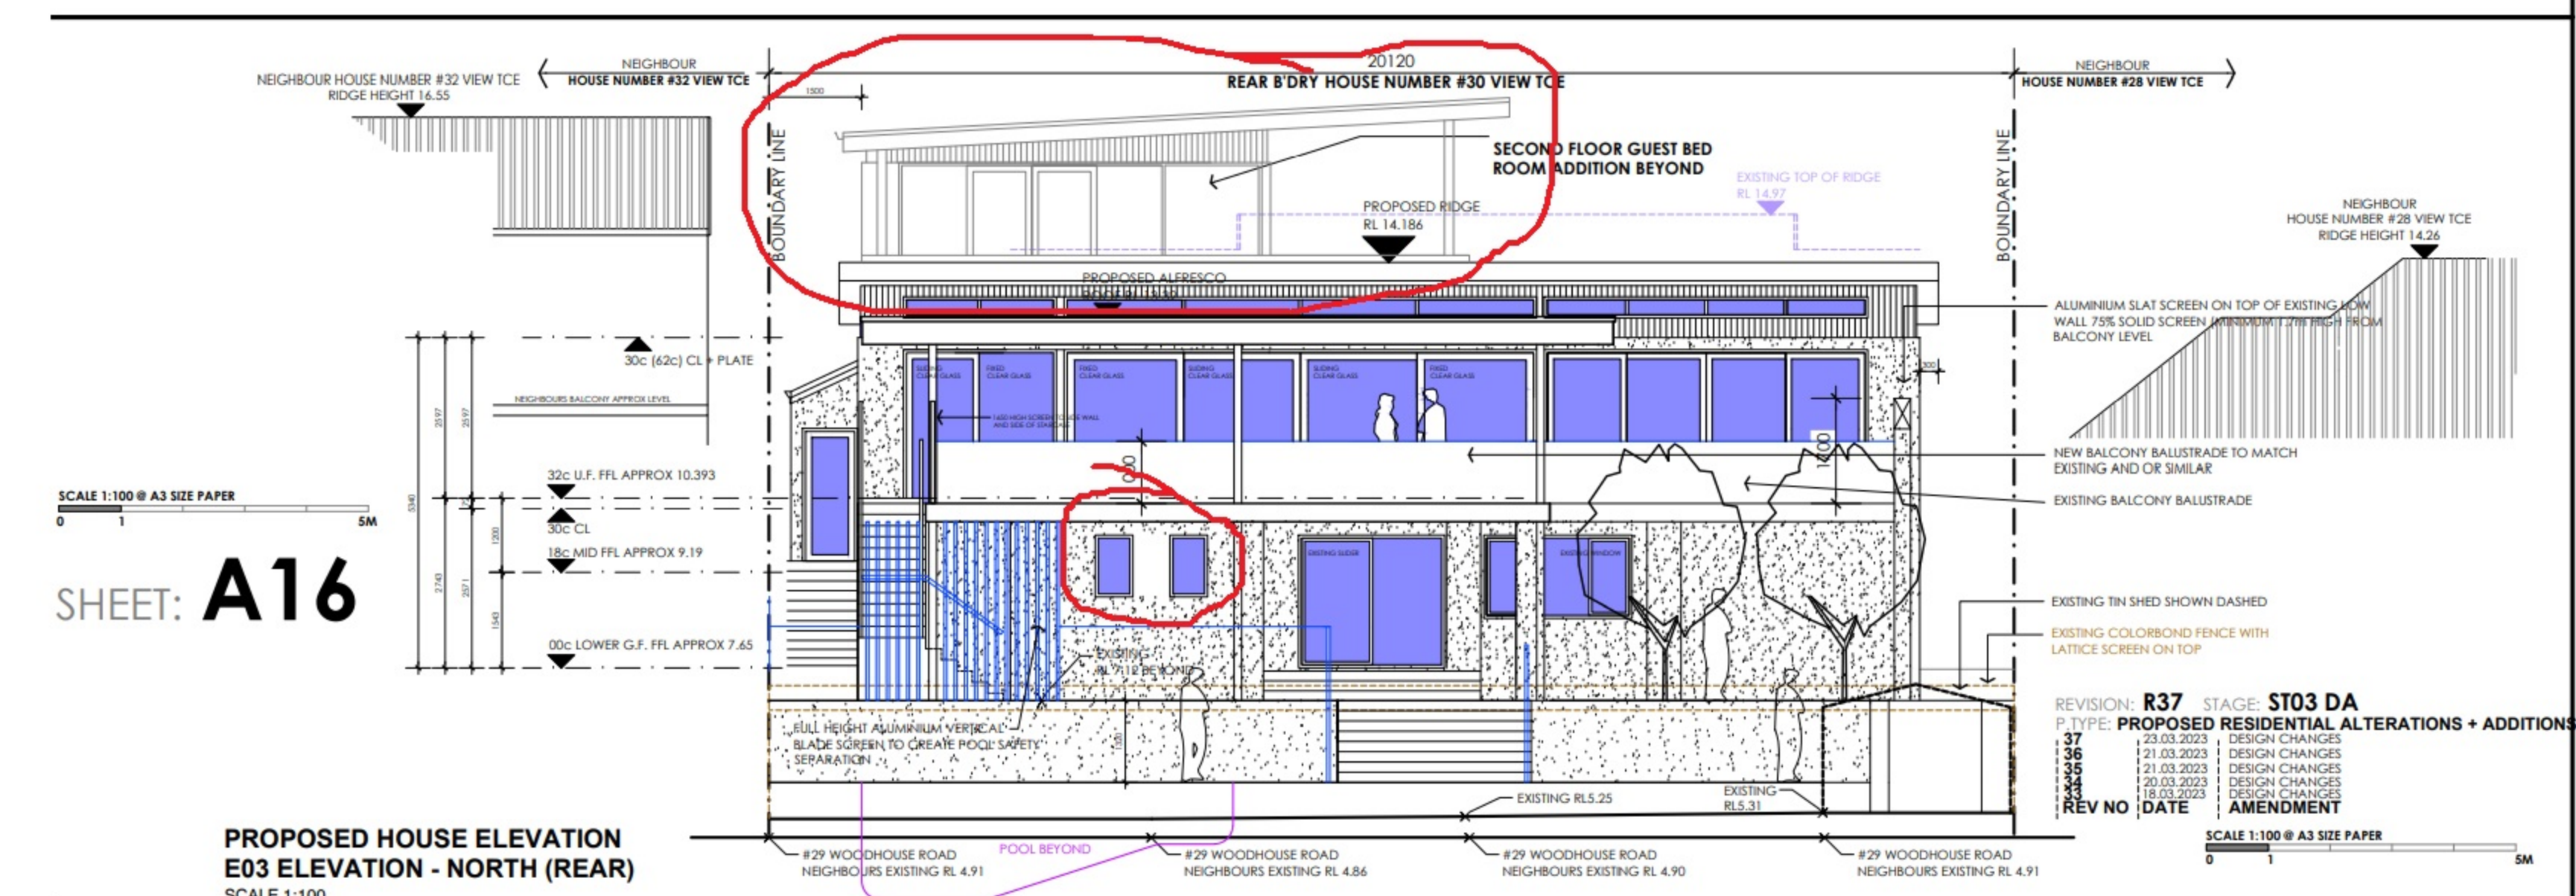

**APPROVED DRAWINGS**

**NEW UPDATED PLAN R36**

**GARAGE AND UPPER FLOOR MOVED SOUTH 6.5m GARAGE SETBACK AND 6.2 UPPER FLOOR SETBACK**

**EXISTING CROSSOVER TO STAY**

**GATE LOCATED FACING SOUTH RATHER THAN EAST**

**APPROVED DRAWINGS**

**NEW UPDATED PLAN R36**

**HIGH WINDOW**

**HIGH WINDOW**

**REMOVED ZIG ZAG**

**GARAGE AND U.F. SETBACK AT 6.5 AND 6.2**

**EXISTING XOVER**

**GATE LOCATION**

SKILLION ROOF

SECOND FLOOR BALCONY BALUSTRADE

SECOND FLOOR BALCONY

SCREEN ON THE EAST

EXISTING XOVER TO STAY

GATE RELOCATED TO FACE STREET

- 3 DEGREE PITCH VERSUS 8 DEGREE
- 2.3M CEILING THIS END
- RIDGE LOWERED
- WALL HEIGHT SLIGHTLY RAISED FOR POSI AND HIGHER GARAGE
- POSI TRUTS TO ALLOW FOR AIR CON
- HIGHER GARAGE FOR 4WD WITH ROOF RACK
- NEW GAMES ROOM HERE

SHEET: A14

SHEET: A14

**REMOVED GARAGE ZIG ZAG WALL**

SECOND FLOOR ADJUSTED

GAMES ROOM WITH SOLID DOOR

HIGH WINDOWS WITH 1714mm SILL HEIGHT TO PREVENT OVERLOOKING

TOWN OF EAST FREMANTLE  
**APPROVED**  
 Application No: P91/22  
 Date of Decision  
 6 December 2022  
 Authorised by