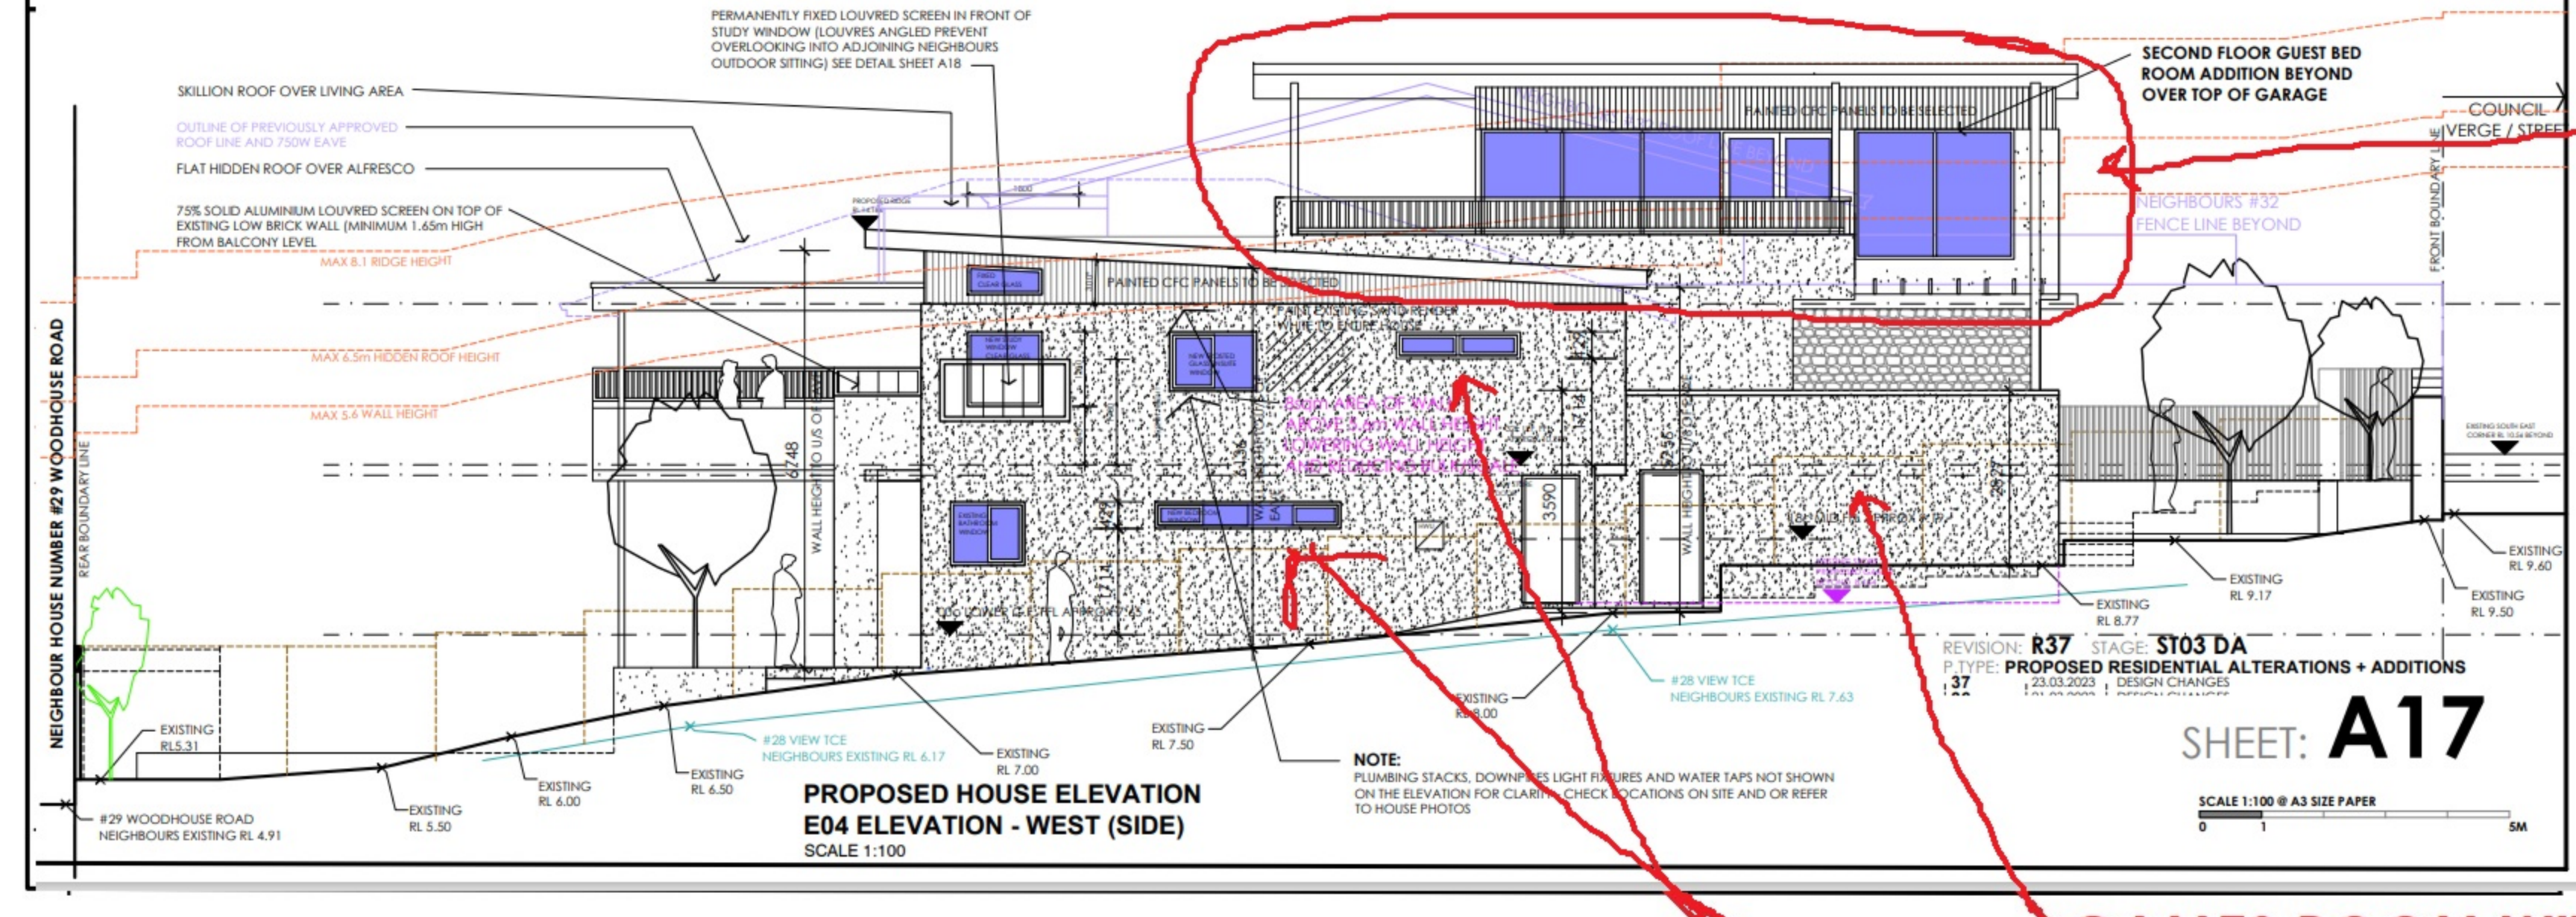

**APPROVED DRAWINGS**

**NEW UPDATED PLAN R36**

**GARAGE AND UPPER FLOOR MOVED SOUTH 6.5m GARAGE SETBACK AND 6.2 UPPER FLOOR SETBACK**

**EXISTING CROSSOVER TO STAY**

**GATE LOCATED FACING SOUTH RATHER THAN EAST**

**APPROVED DRAWINGS**

**NEW UPDATED PLAN R36**

**HIGH WINDOW**

**HIGH WINDOW**

**REMOVED ZIG ZAG**

**GARAGE AND U.F. SETBACK AT 6.5 AND 6.2**

**EXISTING XOVER**

**GATE LOCATION**

SKILLION ROOF

SECOND FLOOR BALCONY BALUSTRADE

SECOND FLOOR BALCONY

SCREEN ON THE EAST

EXISTING XOVER TO STAY

GATE RELOCATED TO FACE STREET

- 3 DEGREE PITCH VERSUS 8 DEGREE
- 2.3M CEILING THIS END
- RIDGE LOWERED
- WALL HEIGHT SLIGHTLY RAISED FOR POSI AND HIGHER GARAGE
- POSI TRUTS TO ALLOW FOR AIR CON
- HIGHER GARAGE FOR 4WD WITH ROOF RACK
- NEW GAMES ROOM HERE

SHEET: A14

SHEET: A14

**REMOVED GARAGE ZIG ZAG WALL**

SECOND FLOOR ADJUSTED

GAMES ROOM WITH SOLID DOOR

HIGH WINDOWS WITH 1714mm SILL HEIGHT TO PREVENT OVERLOOKING

TOWN OF EAST FREMANTLE  
**APPROVED**  
 Application No: P91/22  
 Date of Decision  
 6 December 2022  
 Authorised by