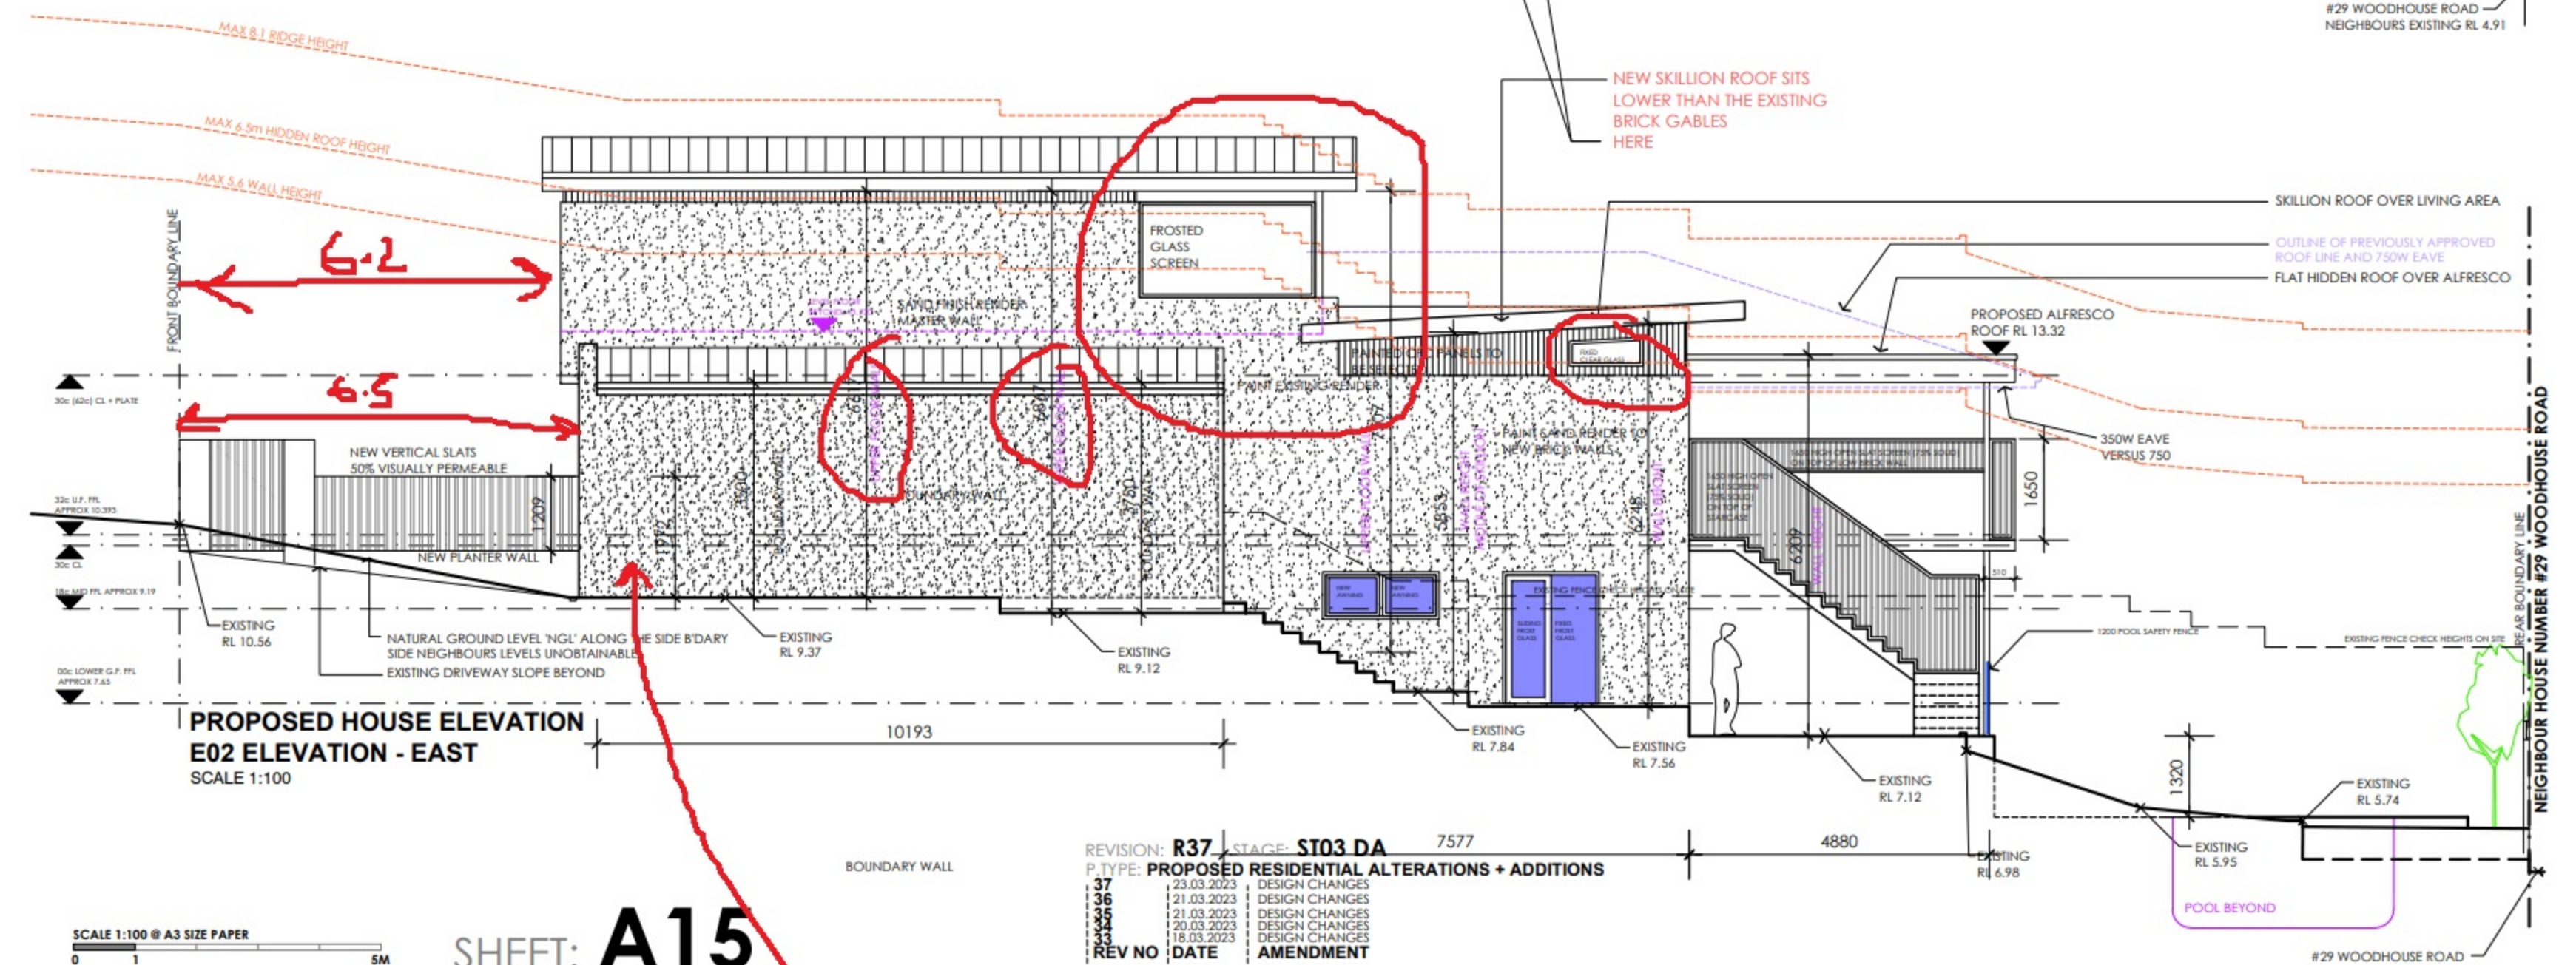

**APPROVED DRAWINGS**

**NEW UPDATED PLAN R36**

**GARAGE AND UPPER FLOOR MOVED SOUTH 6.5m GARAGE SETBACK AND 6.2 UPPER FLOOR SETBACK**

**EXISTING CROSSOVER TO STAY**

**GATE LOCATED FACING SOUTH RATHER THAN EAST**

**APPROVED DRAWINGS**

**NEW UPDATED PLAN R36**

**HIGH WINDOW**

**HIGH WINDOW**

**REMOVED ZIG ZAG**

**GARAGE AND U.F. SETBACK AT 6.5 AND 6.2**

**EXISTING XOVER**

**GATE LOCATION**

SKILLION ROOF

SECOND FLOOR BALCONY BALUSTRADE

SECOND FLOOR BALCONY

SCREEN ON THE EAST

EXISTING XOVER TO STAY

GATE RELOCATED TO FACE STREET

- 3 DEGREE PITCH VERSUS 8 DEGREE
- 2.3M CEILING THIS END
- RIDGE LOWERED
- WALL HEIGHT SLIGHTLY RAISED FOR POSI AND HIGHER GARAGE
- POSI TRUTS TO ALLOW FOR AIR CON
- HIGHER GARAGE FOR 4WD WITH ROOF RACK
- NEW GAMES ROOM HERE

SHEET: A14

SHEET: A14

**REMOVED GARAGE ZIG ZAG WALL**

SECOND FLOOR ADJUSTED

GAMES ROOM WITH SOLID DOOR

HIGH WINDOWS WITH 1714mm SILL HEIGHT TO PREVENT OVERLOOKING

TOWN OF EAST FREMANTLE  
**APPROVED**  
 Application No: P91/22  
 Date of Decision  
 6 December 2022  
 Authorised by