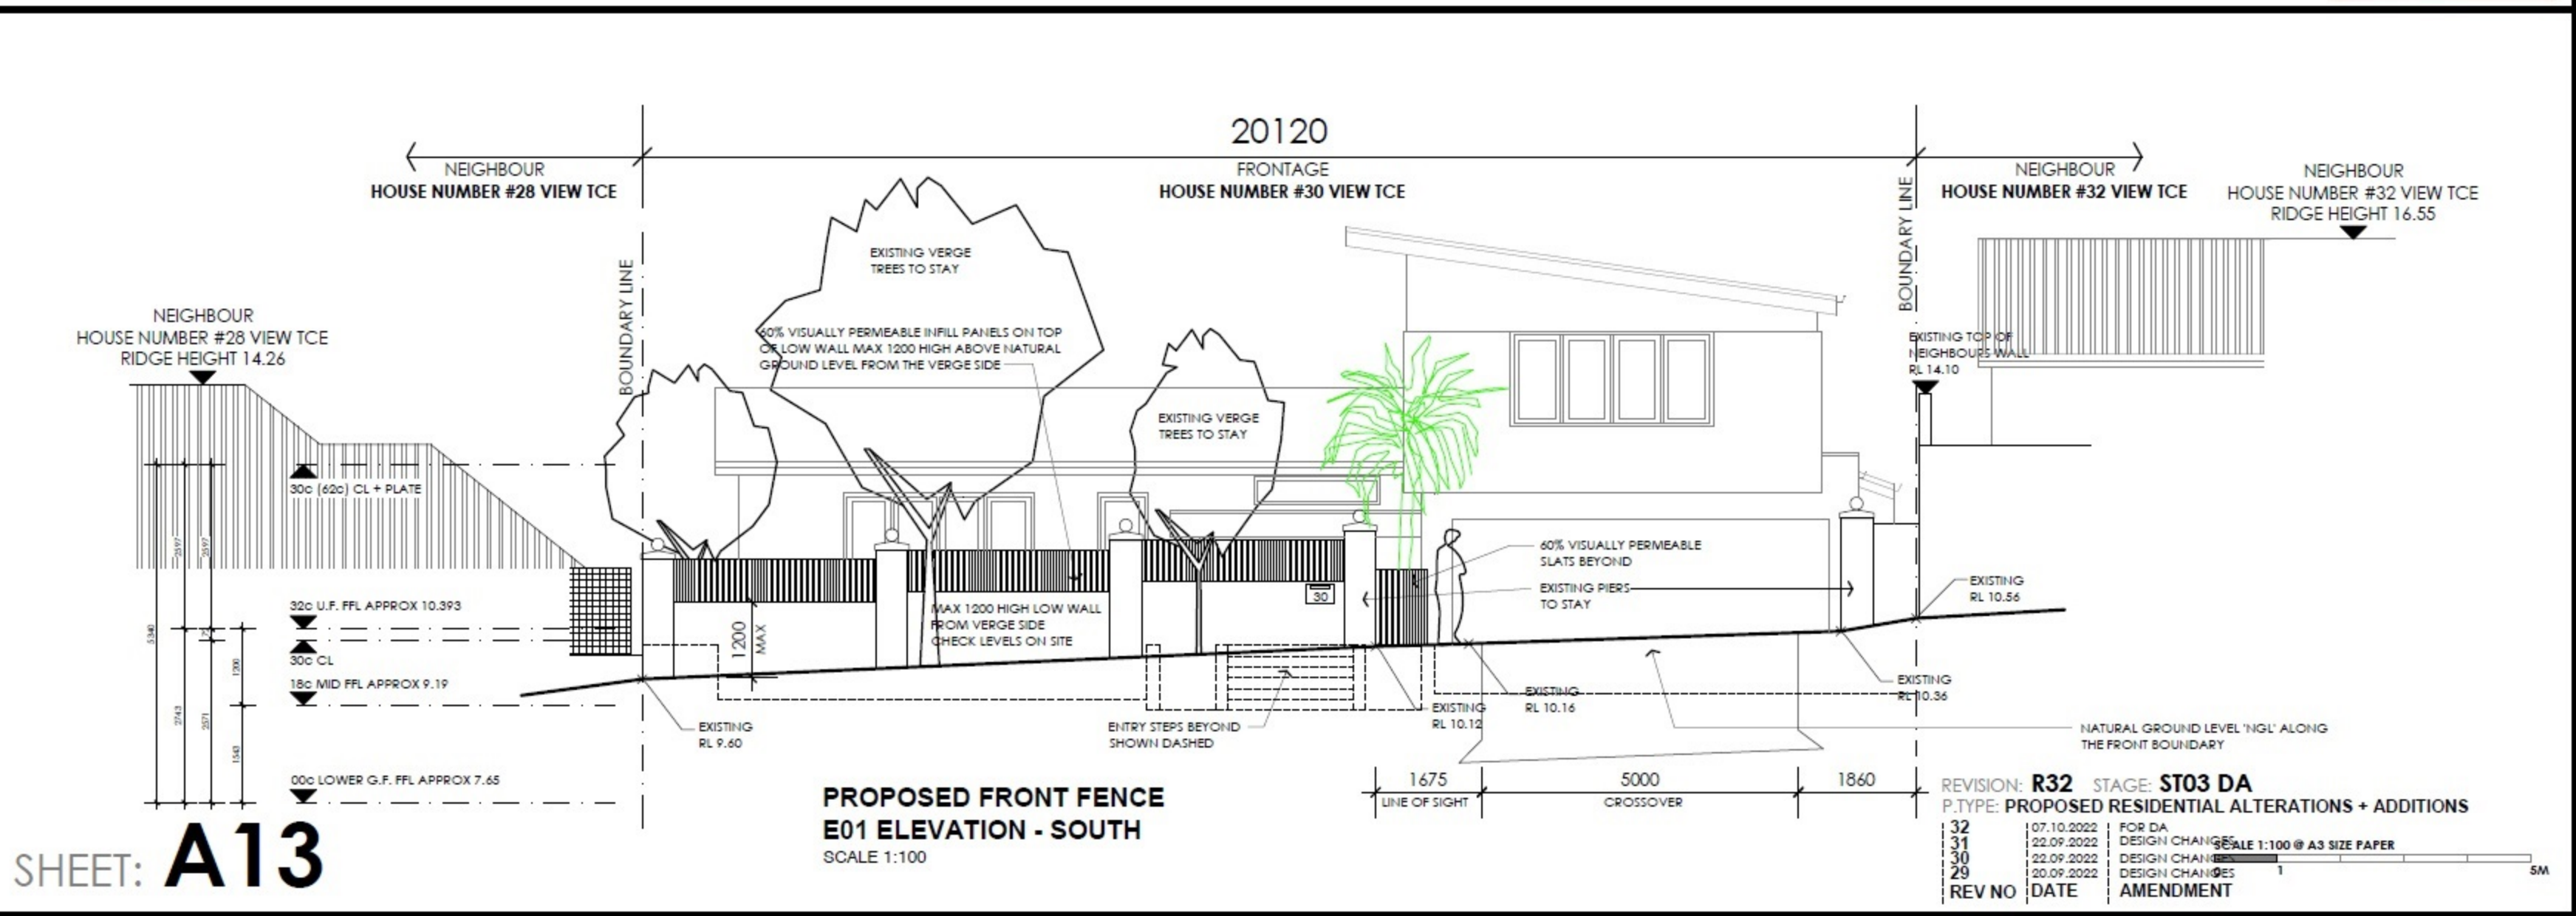

EXISTING XOVER TO STAY

GATE RELOCATED TO FACE STREET