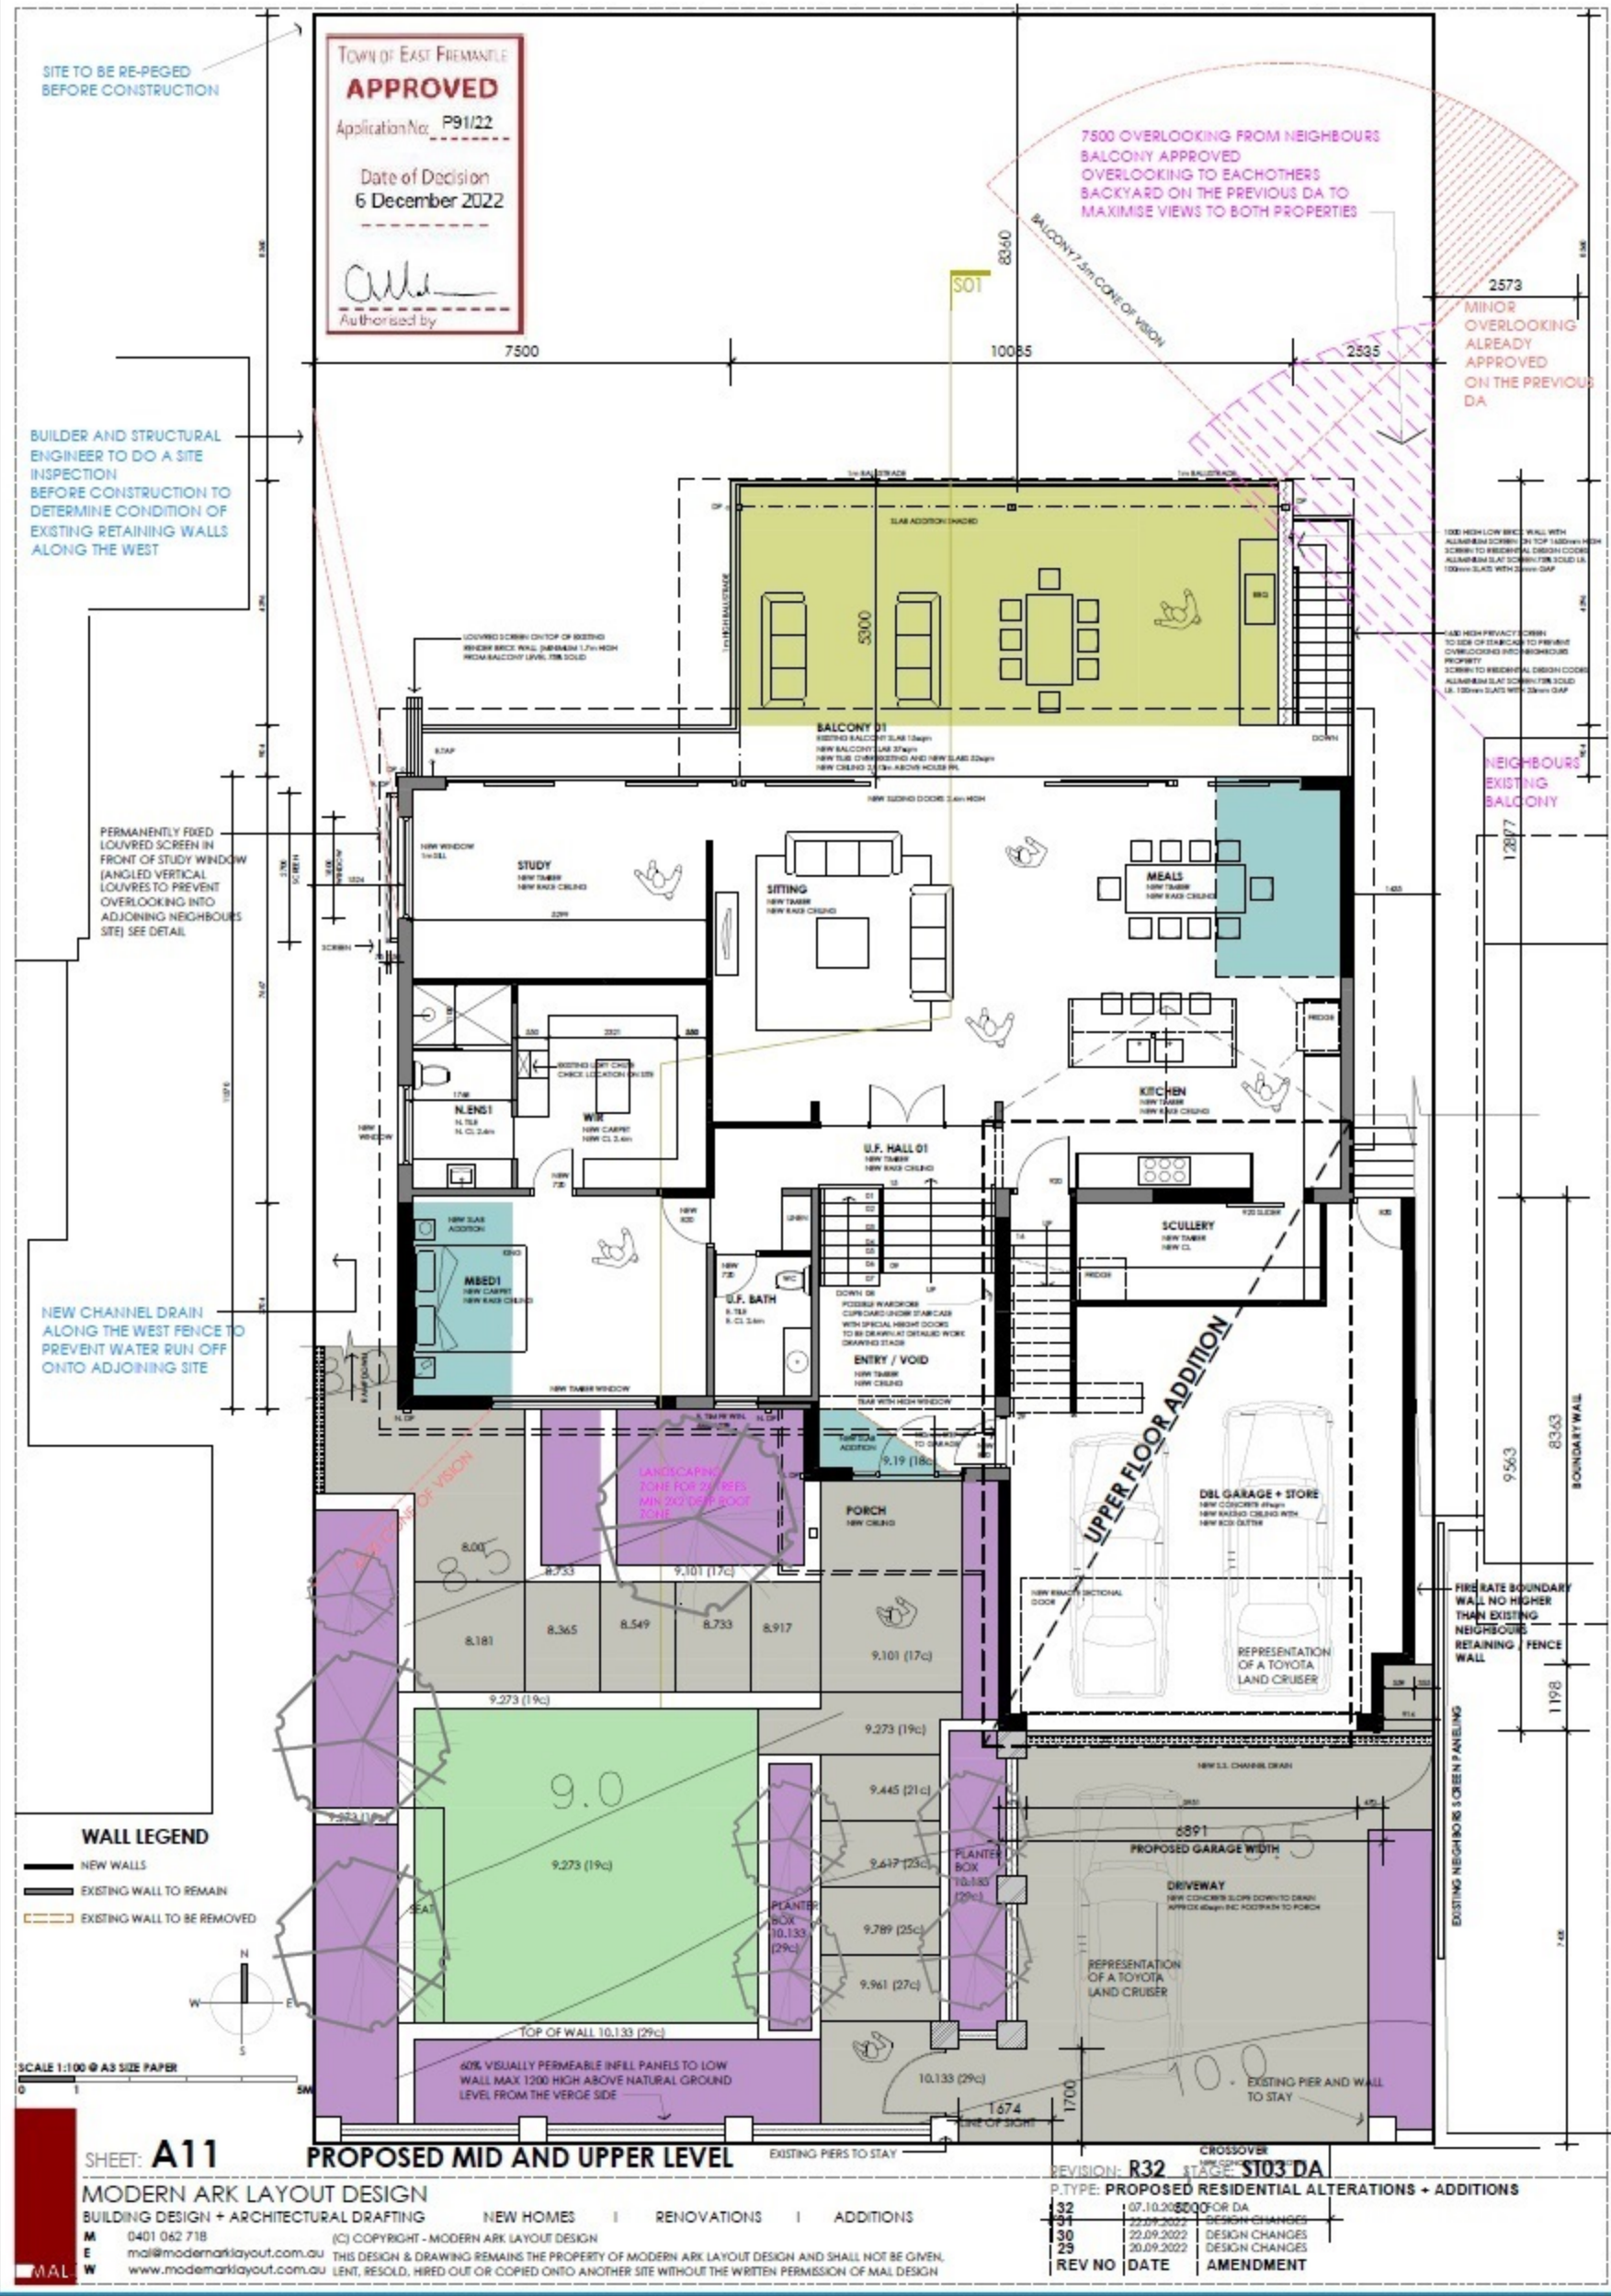

**APPROVED DRAWINGS**

**NEW UPDATED PLAN R36**

**GARAGE AND UPPER FLOOR MOVED SOUTH 6.5m GARAGE SETBACK AND 6.2 UPPER FLOOR SETBACK**

**EXISTING CROSSOVER TO STAY**

**GATE LOCATED FACING SOUTH RATHER THAN EAST**

**NEW GAMES ROOM HERE AT THE LOW LEVEL**

**ADJUSTED HOUSE AND PLANNING INFO SQM**

**APPROVED DRAWINGS**

**NEW UPDATED PLAN R36**

**BATHROOM NOW CHANGED TO LAUNDRY**

**LAUNDRY IS NOW A BEDROOM WITH A HIGH WINDOW TO PREVENT OVERLOOKING**

**APPROVED DRAWINGS**

**NEW UPDATED PLAN R36**

**HIGH WINDOW**

**HIGH WINDOW**

**REMOVED ZIG ZAG**

**GARAGE AND U.F. SETBACK AT 6.5 AND 6.2**

**EXISTING XOVER**

**GATE LOCATION**

**NEW GAMES ROOM AT LOWER LEVEL**

CURRENT OVERLOOKING FROM UPPER FLOOR

NEW OVERLOOKING FROM SECOND FLOOR WITHOUT SCREENING AND WITHOUT SKILLION ROOF

SKILLION ROOF WILL BLOCK OFF ANY OVERLOOKING INTO EAST NEIGHBOURS BACKYARD HERE