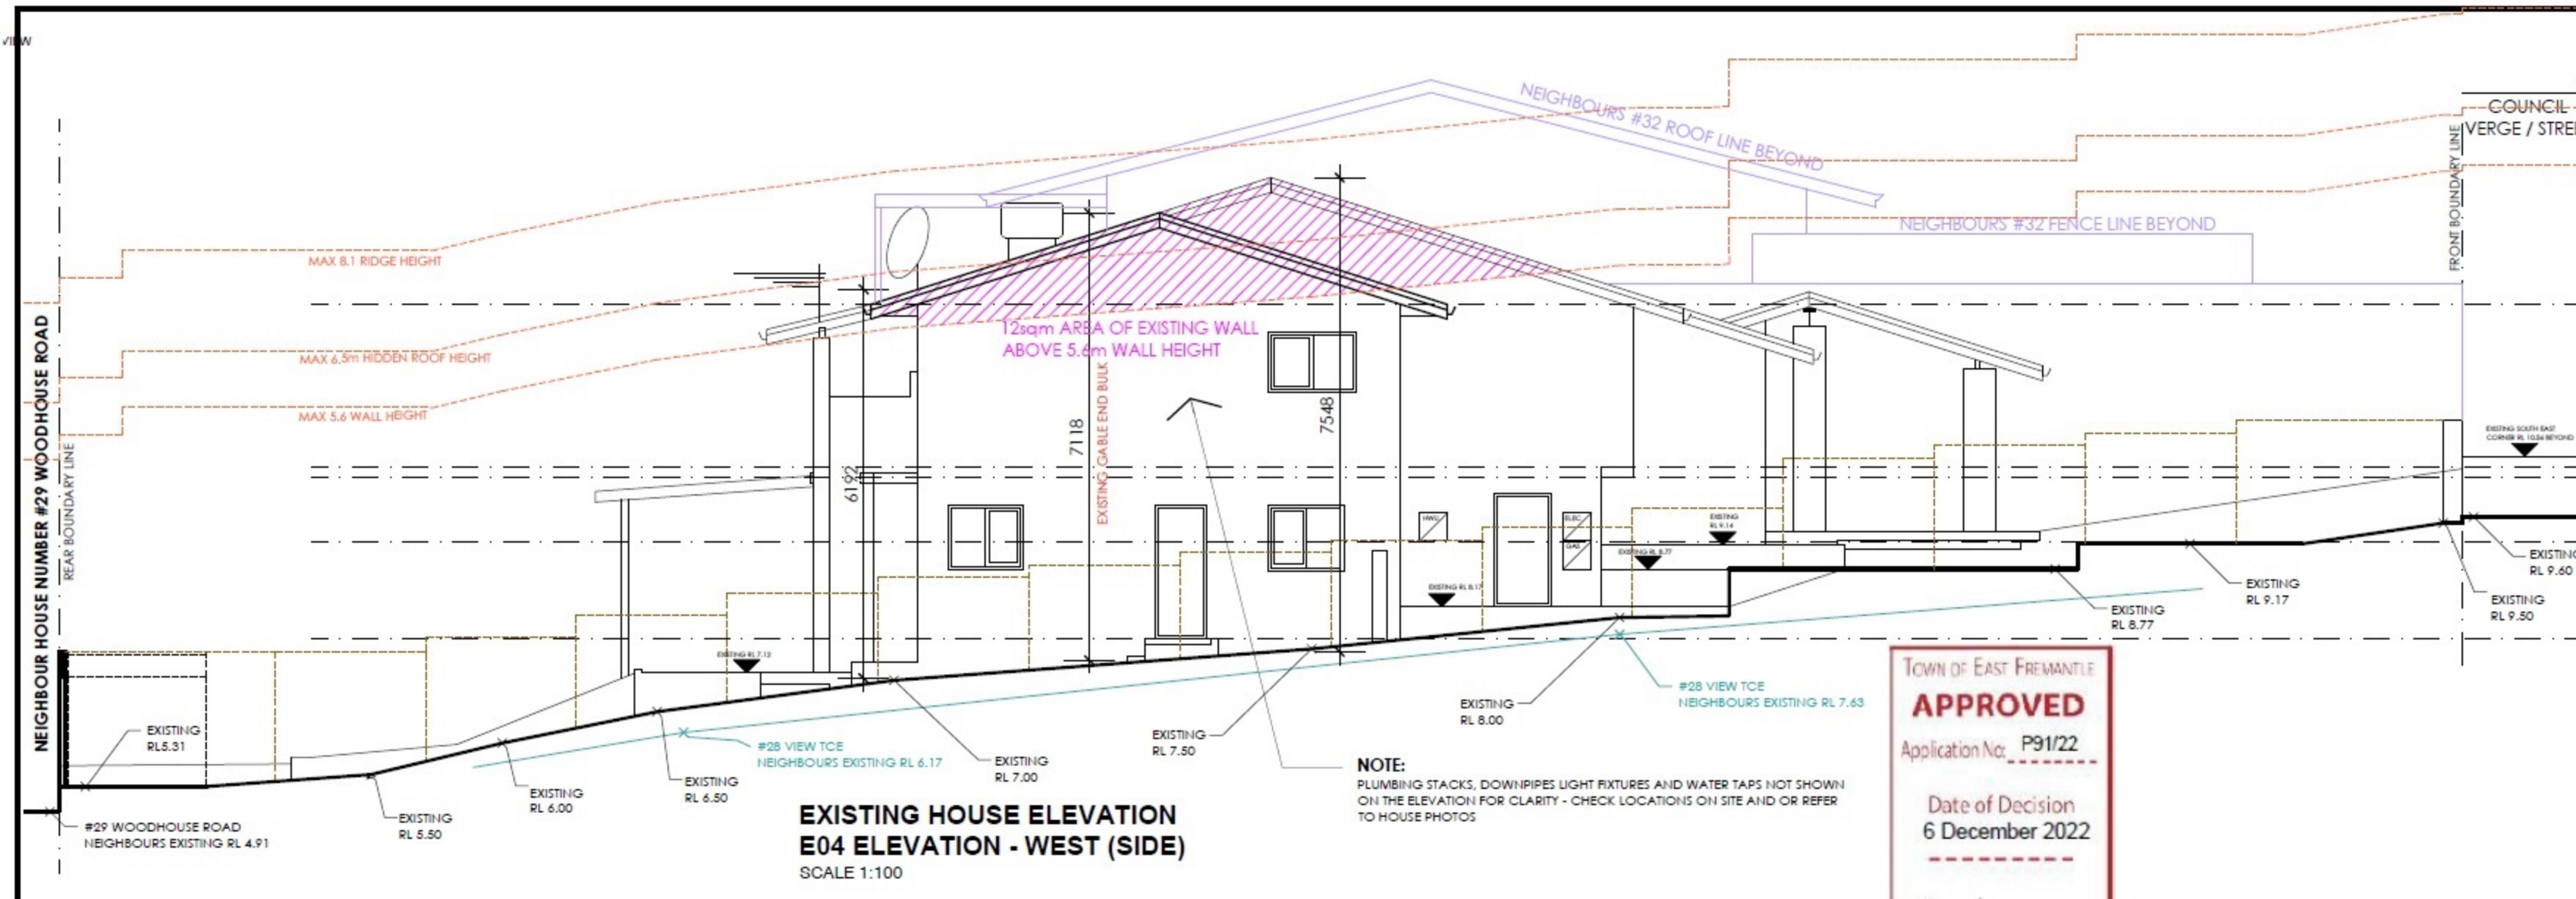

**APPROVED DRAWINGS**

**NEW UPDATED PLAN R36**

**GARAGE AND UPPER FLOOR MOVED SOUTH 6.5m GARAGE SETBACK AND 6.2 UPPER FLOOR SETBACK**

**EXISTING CROSSOVER TO STAY**

**GATE LOCATED FACING SOUTH RATHER THAN EAST**

**APPROVED DRAWINGS**

**NEW UPDATED PLAN R36**

**HIGH WINDOW**

**HIGH WINDOW**

**REMOVED ZIG ZAG**

**GARAGE AND U.F. SETBACK AT 6.5 AND 6.2**

**EXISTING XOVER**

**GATE LOCATION**

SHEET: A14

SHEET: A14

**REMOVED GARAGE ZIG ZAG WALL**

SECOND FLOOR ADJUSTED

GAMES ROOM WITH SOLID DOOR

HIGH WINDOWS WITH 1714mm SILL HEIGHT TO PREVENT OVERLOOKING

TOWN OF EAST FREMANTLE  
**APPROVED**  
 Application No: P91/22  
 Date of Decision  
 6 December 2022  
 Authorised by