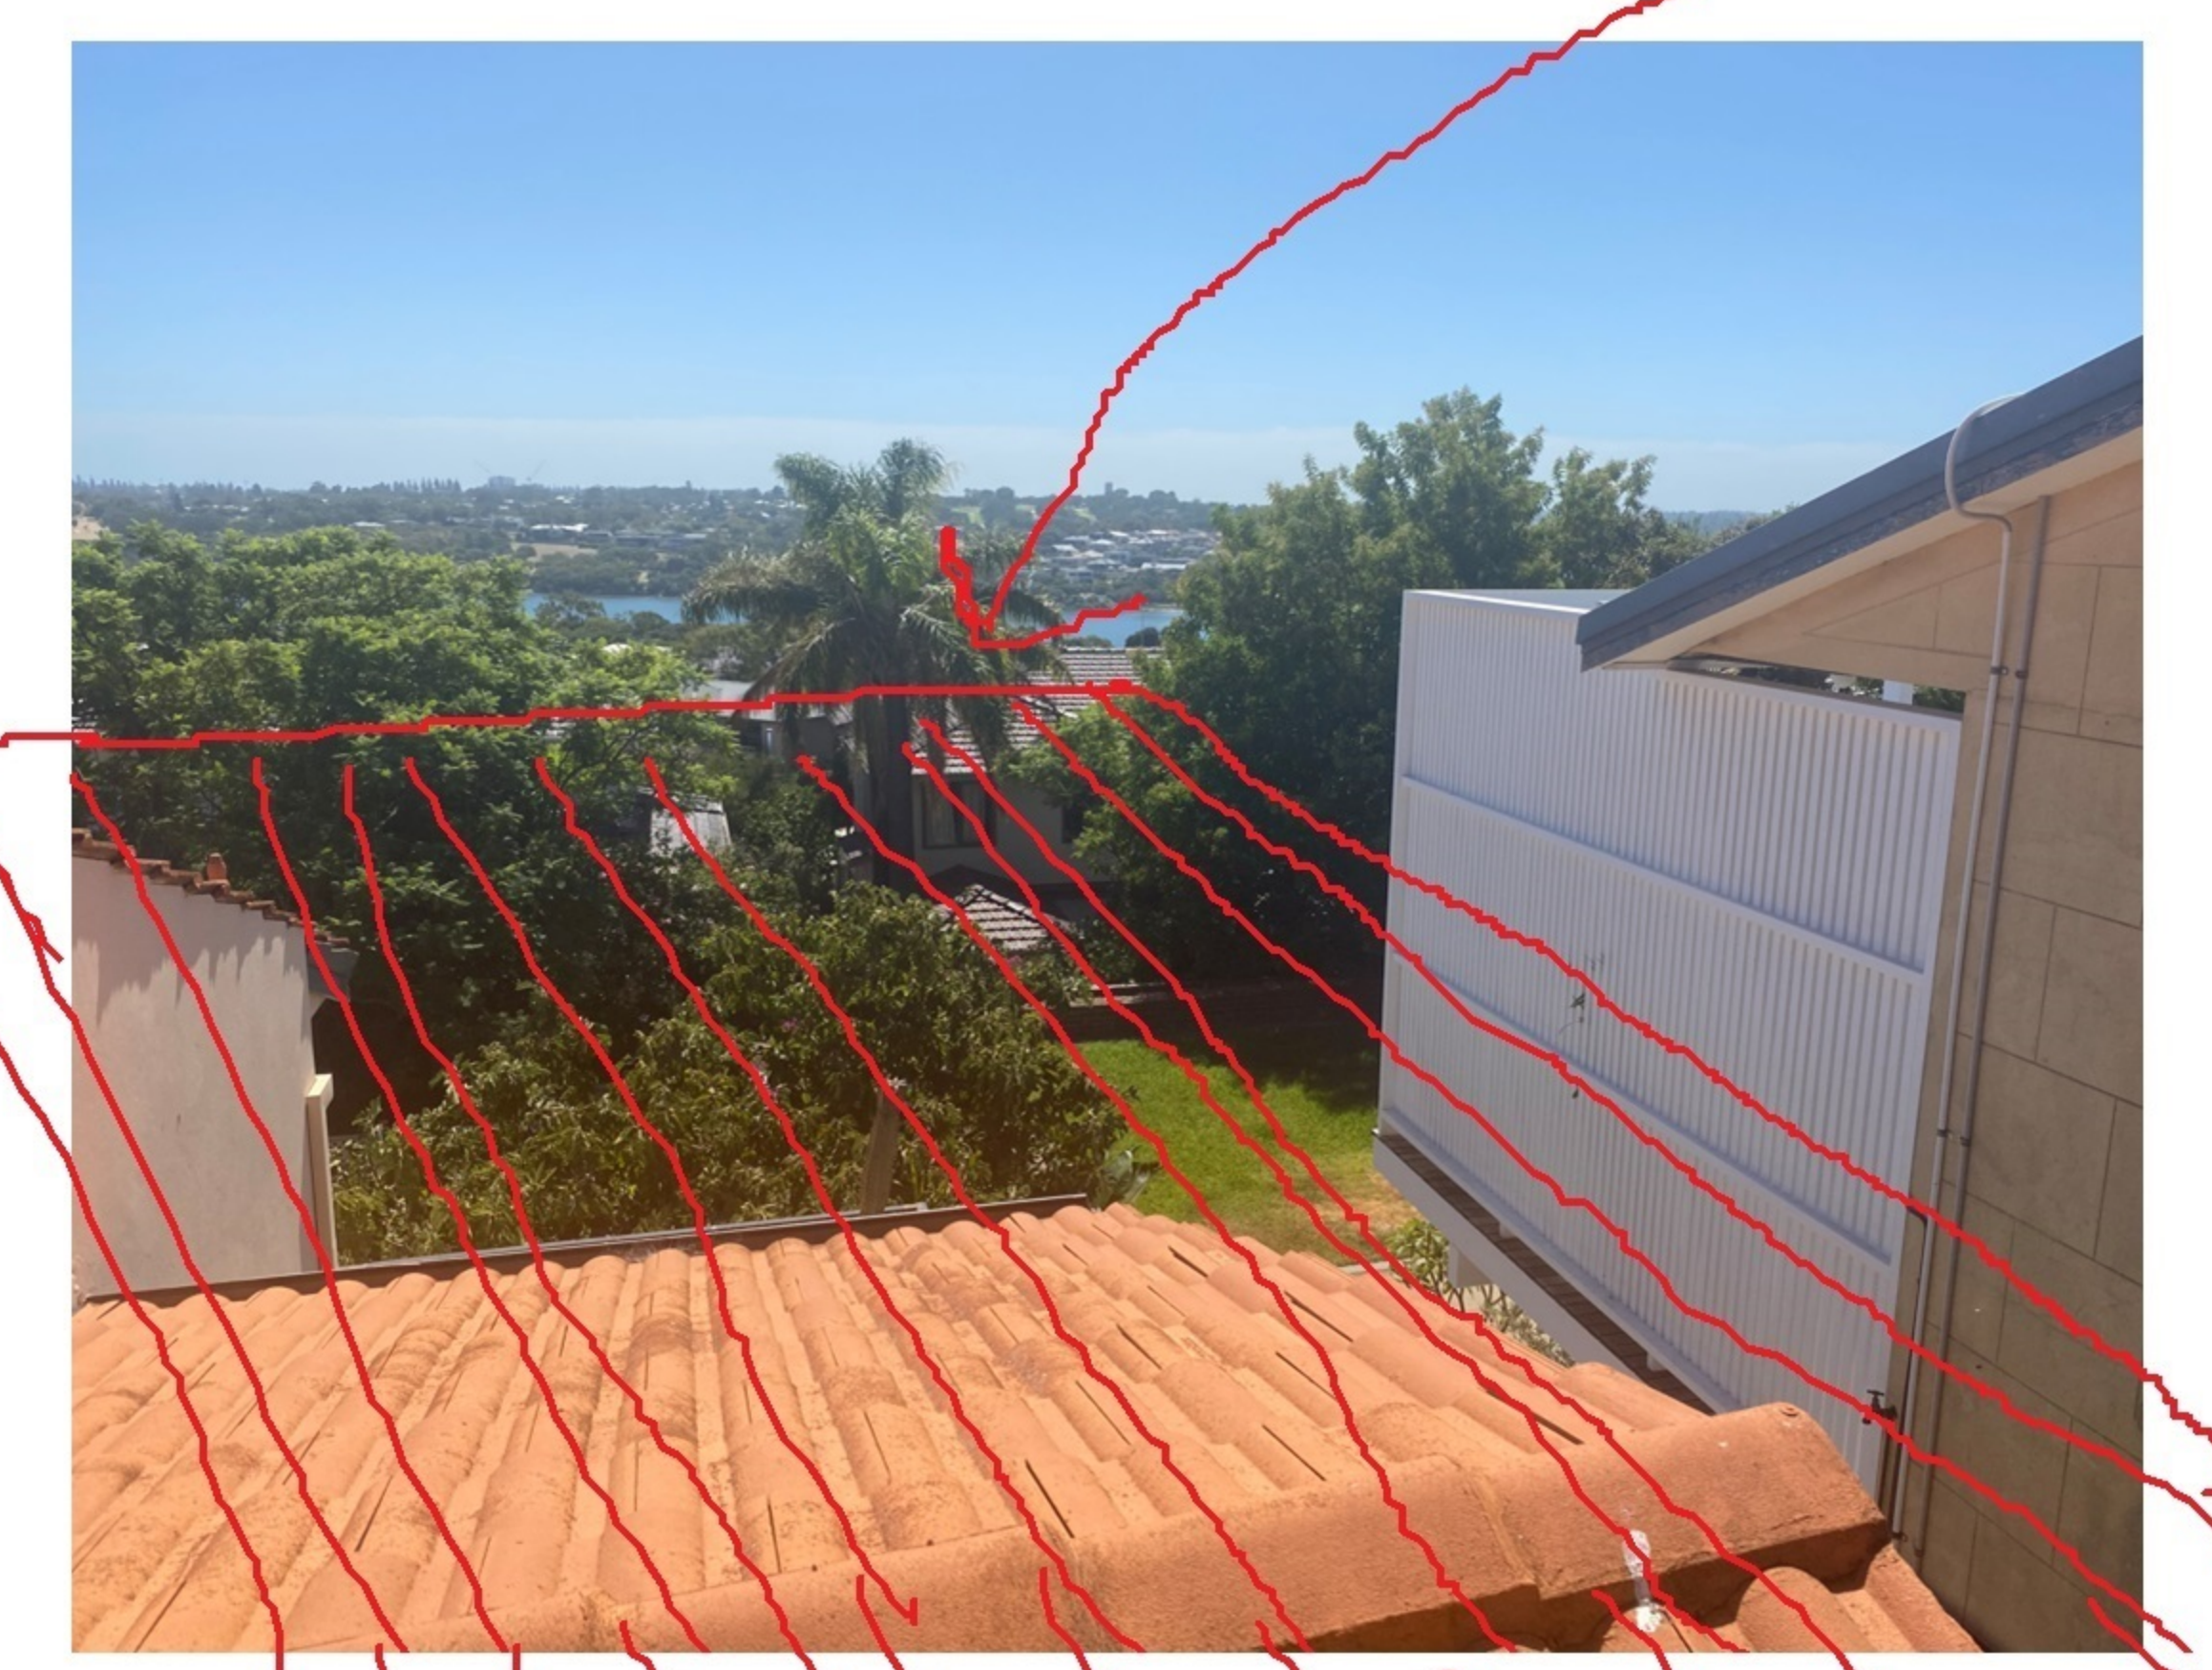

**APPROVED DRAWINGS**

**NEW UPDATED PLAN R36**

**HIGH WINDOW**

**HIGH WINDOW**

**REMOVED ZIG ZAG**

**GARAGE AND U.F. SETBACK AT 6.5 AND 6.2**

**EXISTING XOVER**

**GATE LOCATION**

**NEW GAMES ROOM AT LOWER LEVEL**

CURRENT OVERLOOKING FROM UPPER FLOOR

NEW OVERLOOKING FROM SECOND FLOOR WITHOUT SCREENING AND WITHOUT SKILLION ROOF

SKILLION ROOF WILL BLOCK OFF ANY OVERLOOKING INTO EAST NEIGHBOURS BACKYARD HERE