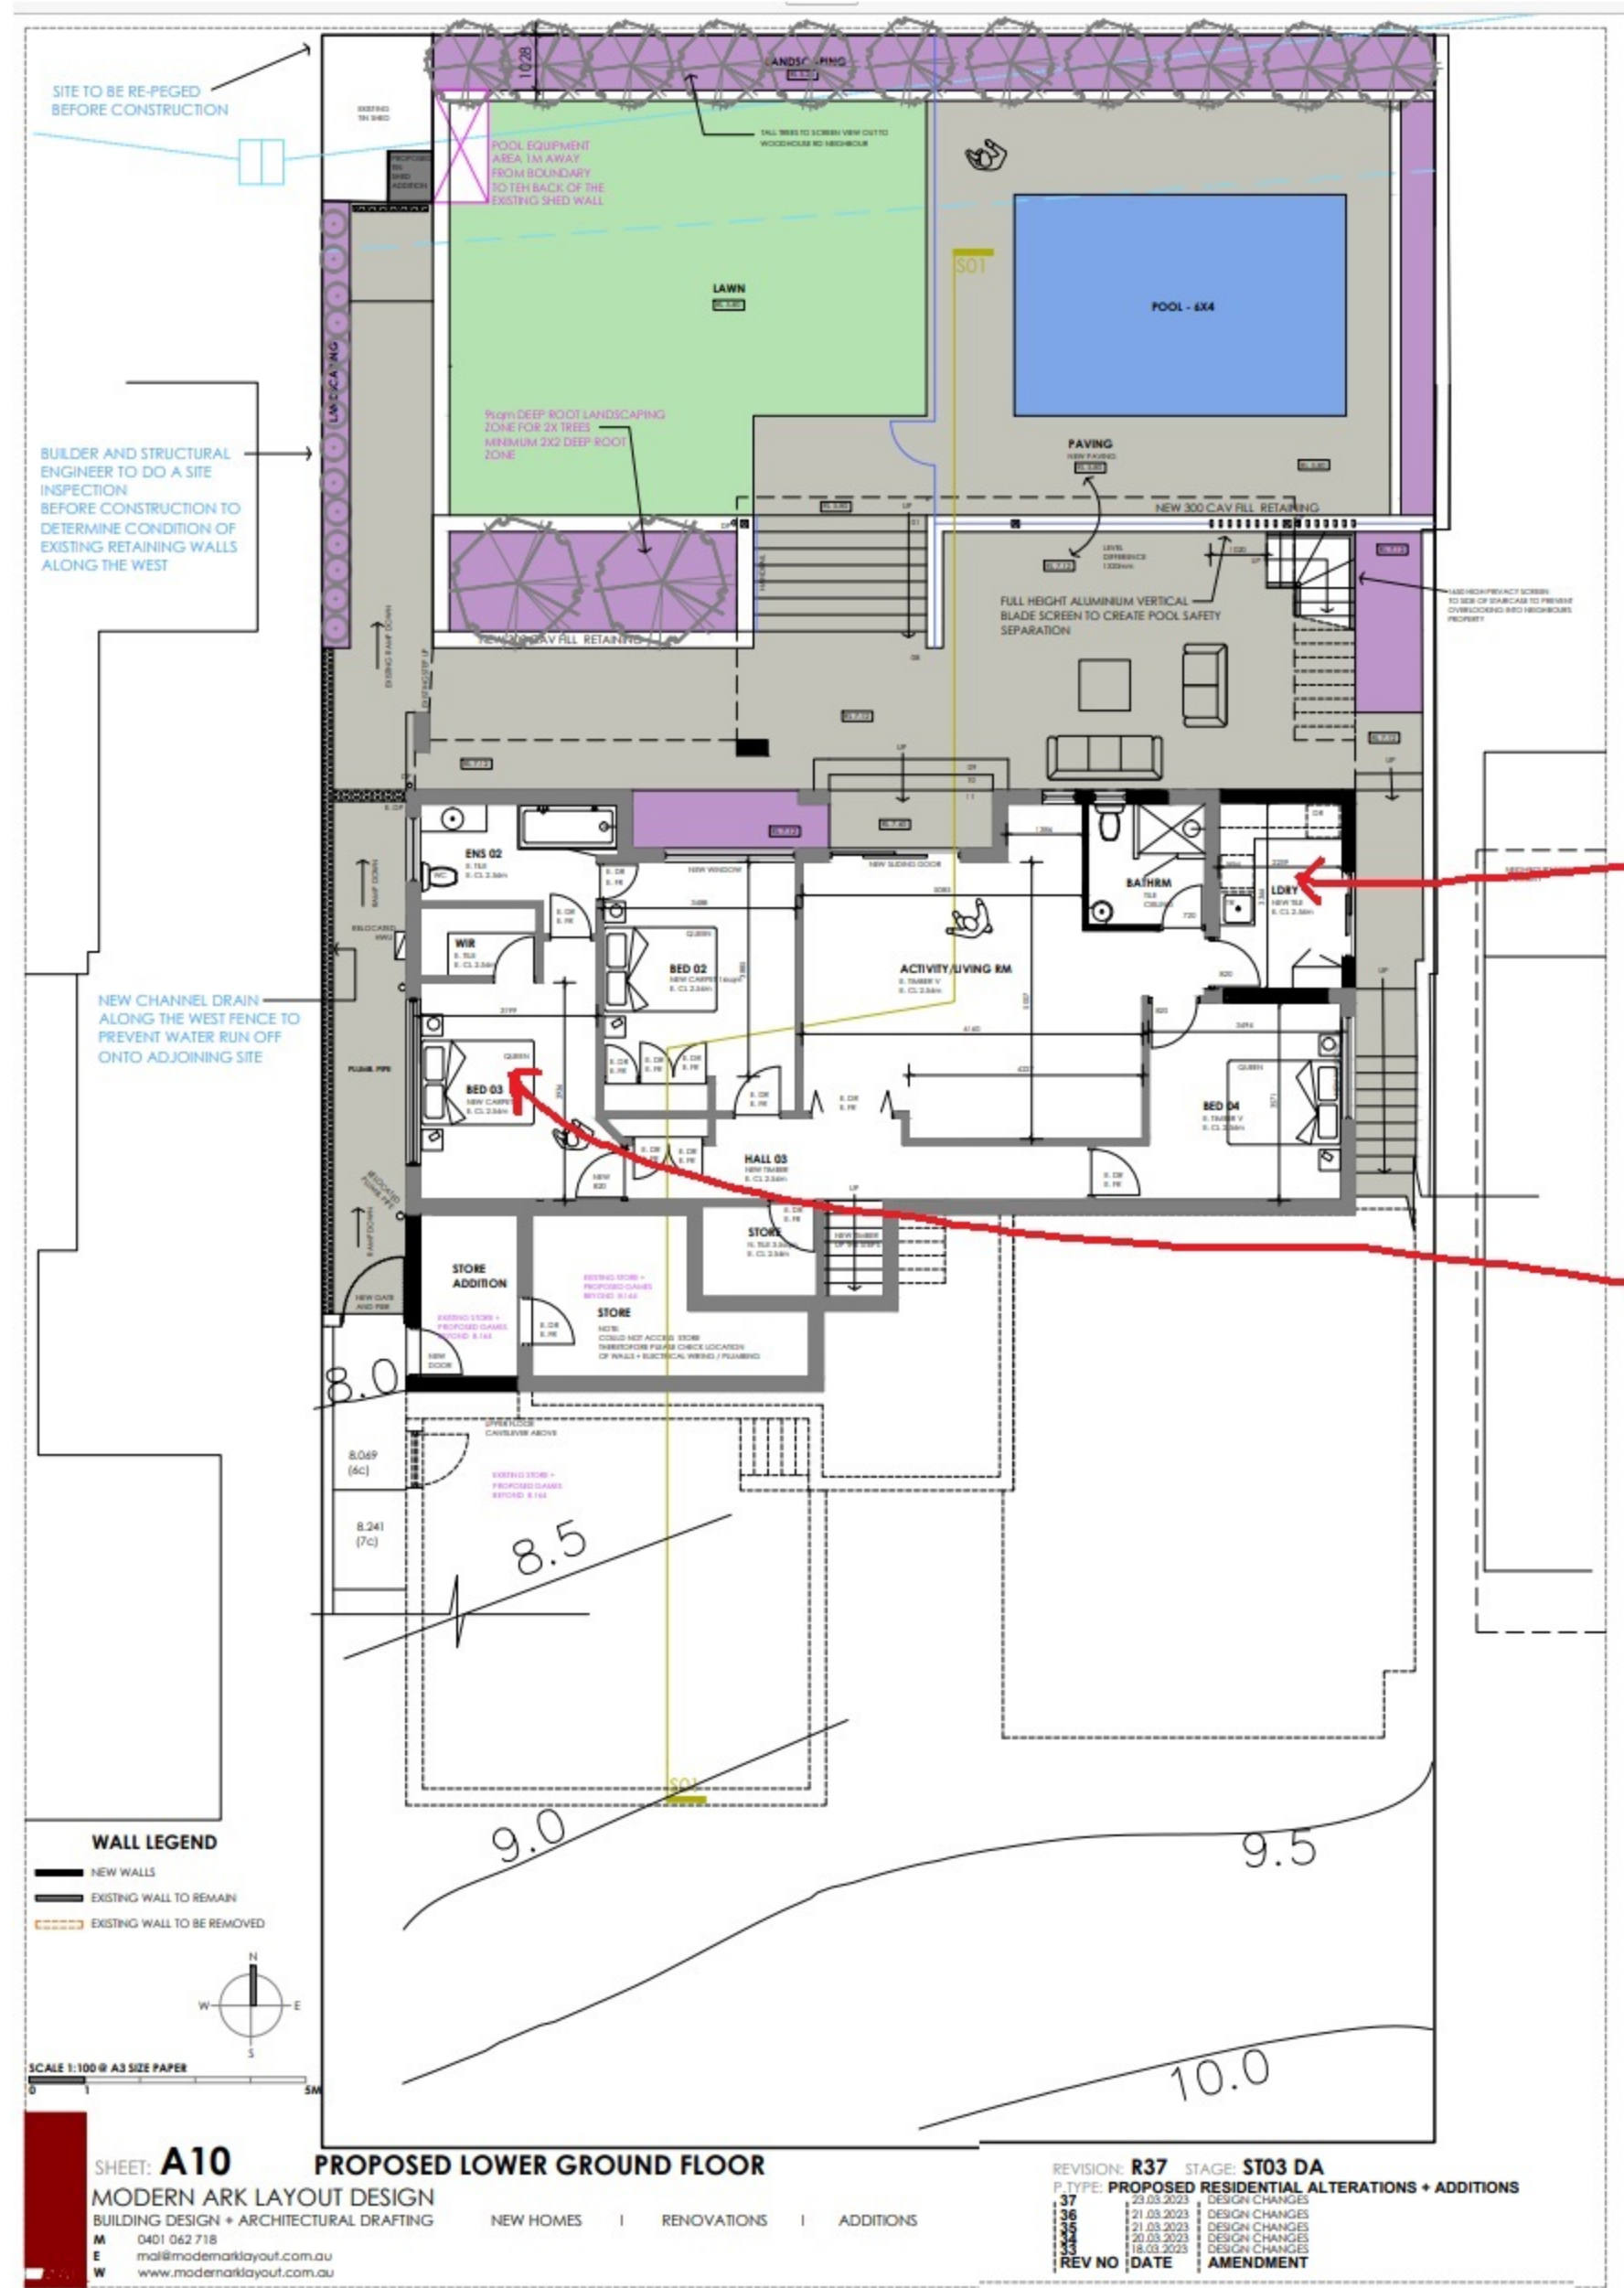

**APPROVED DRAWINGS**

**NEW UPDATED PLAN R36**

**GARAGE AND UPPER FLOOR MOVED SOUTH 6.5m GARAGE SETBACK AND 6.2 UPPER FLOOR SETBACK**

**EXISTING CROSSOVER TO STAY**

**GATE LOCATED FACING SOUTH RATHER THAN EAST**

**NEW GAMES ROOM HERE AT THE LOW LEVEL**

**ADJUSTED HOUSE AND PLANNING INFO SQM**

**APPROVED DRAWINGS**

**NEW UPDATED PLAN R36**

**BATHROOM NOW CHANGED TO LAUNDRY**

**LAUNDRY IS NOW A BEDROOM WITH A HIGH WINDOW TO PREVENT OVERLOOKING**

**APPROVED DRAWINGS**

**NEW UPDATED PLAN R36**

**HIGH WINDOW**

**HIGH WINDOW**

**REMOVED ZIG ZAG**

**GARAGE AND U.F. SETBACK AT 6.5 AND 6.2**

**EXISTING XOVER**

**GATE LOCATION**

**NEW GAMES ROOM AT LOWER LEVEL**

CURRENT OVERLOOKING FROM UPPER FLOOR

NEW OVERLOOKING FROM SECOND FLOOR WITHOUT SCREENING AND WITHOUT SKILLION ROOF

SKILLION ROOF WILL BLOCK OFF ANY OVERLOOKING INTO EAST NEIGHBOURS BACKYARD HERE