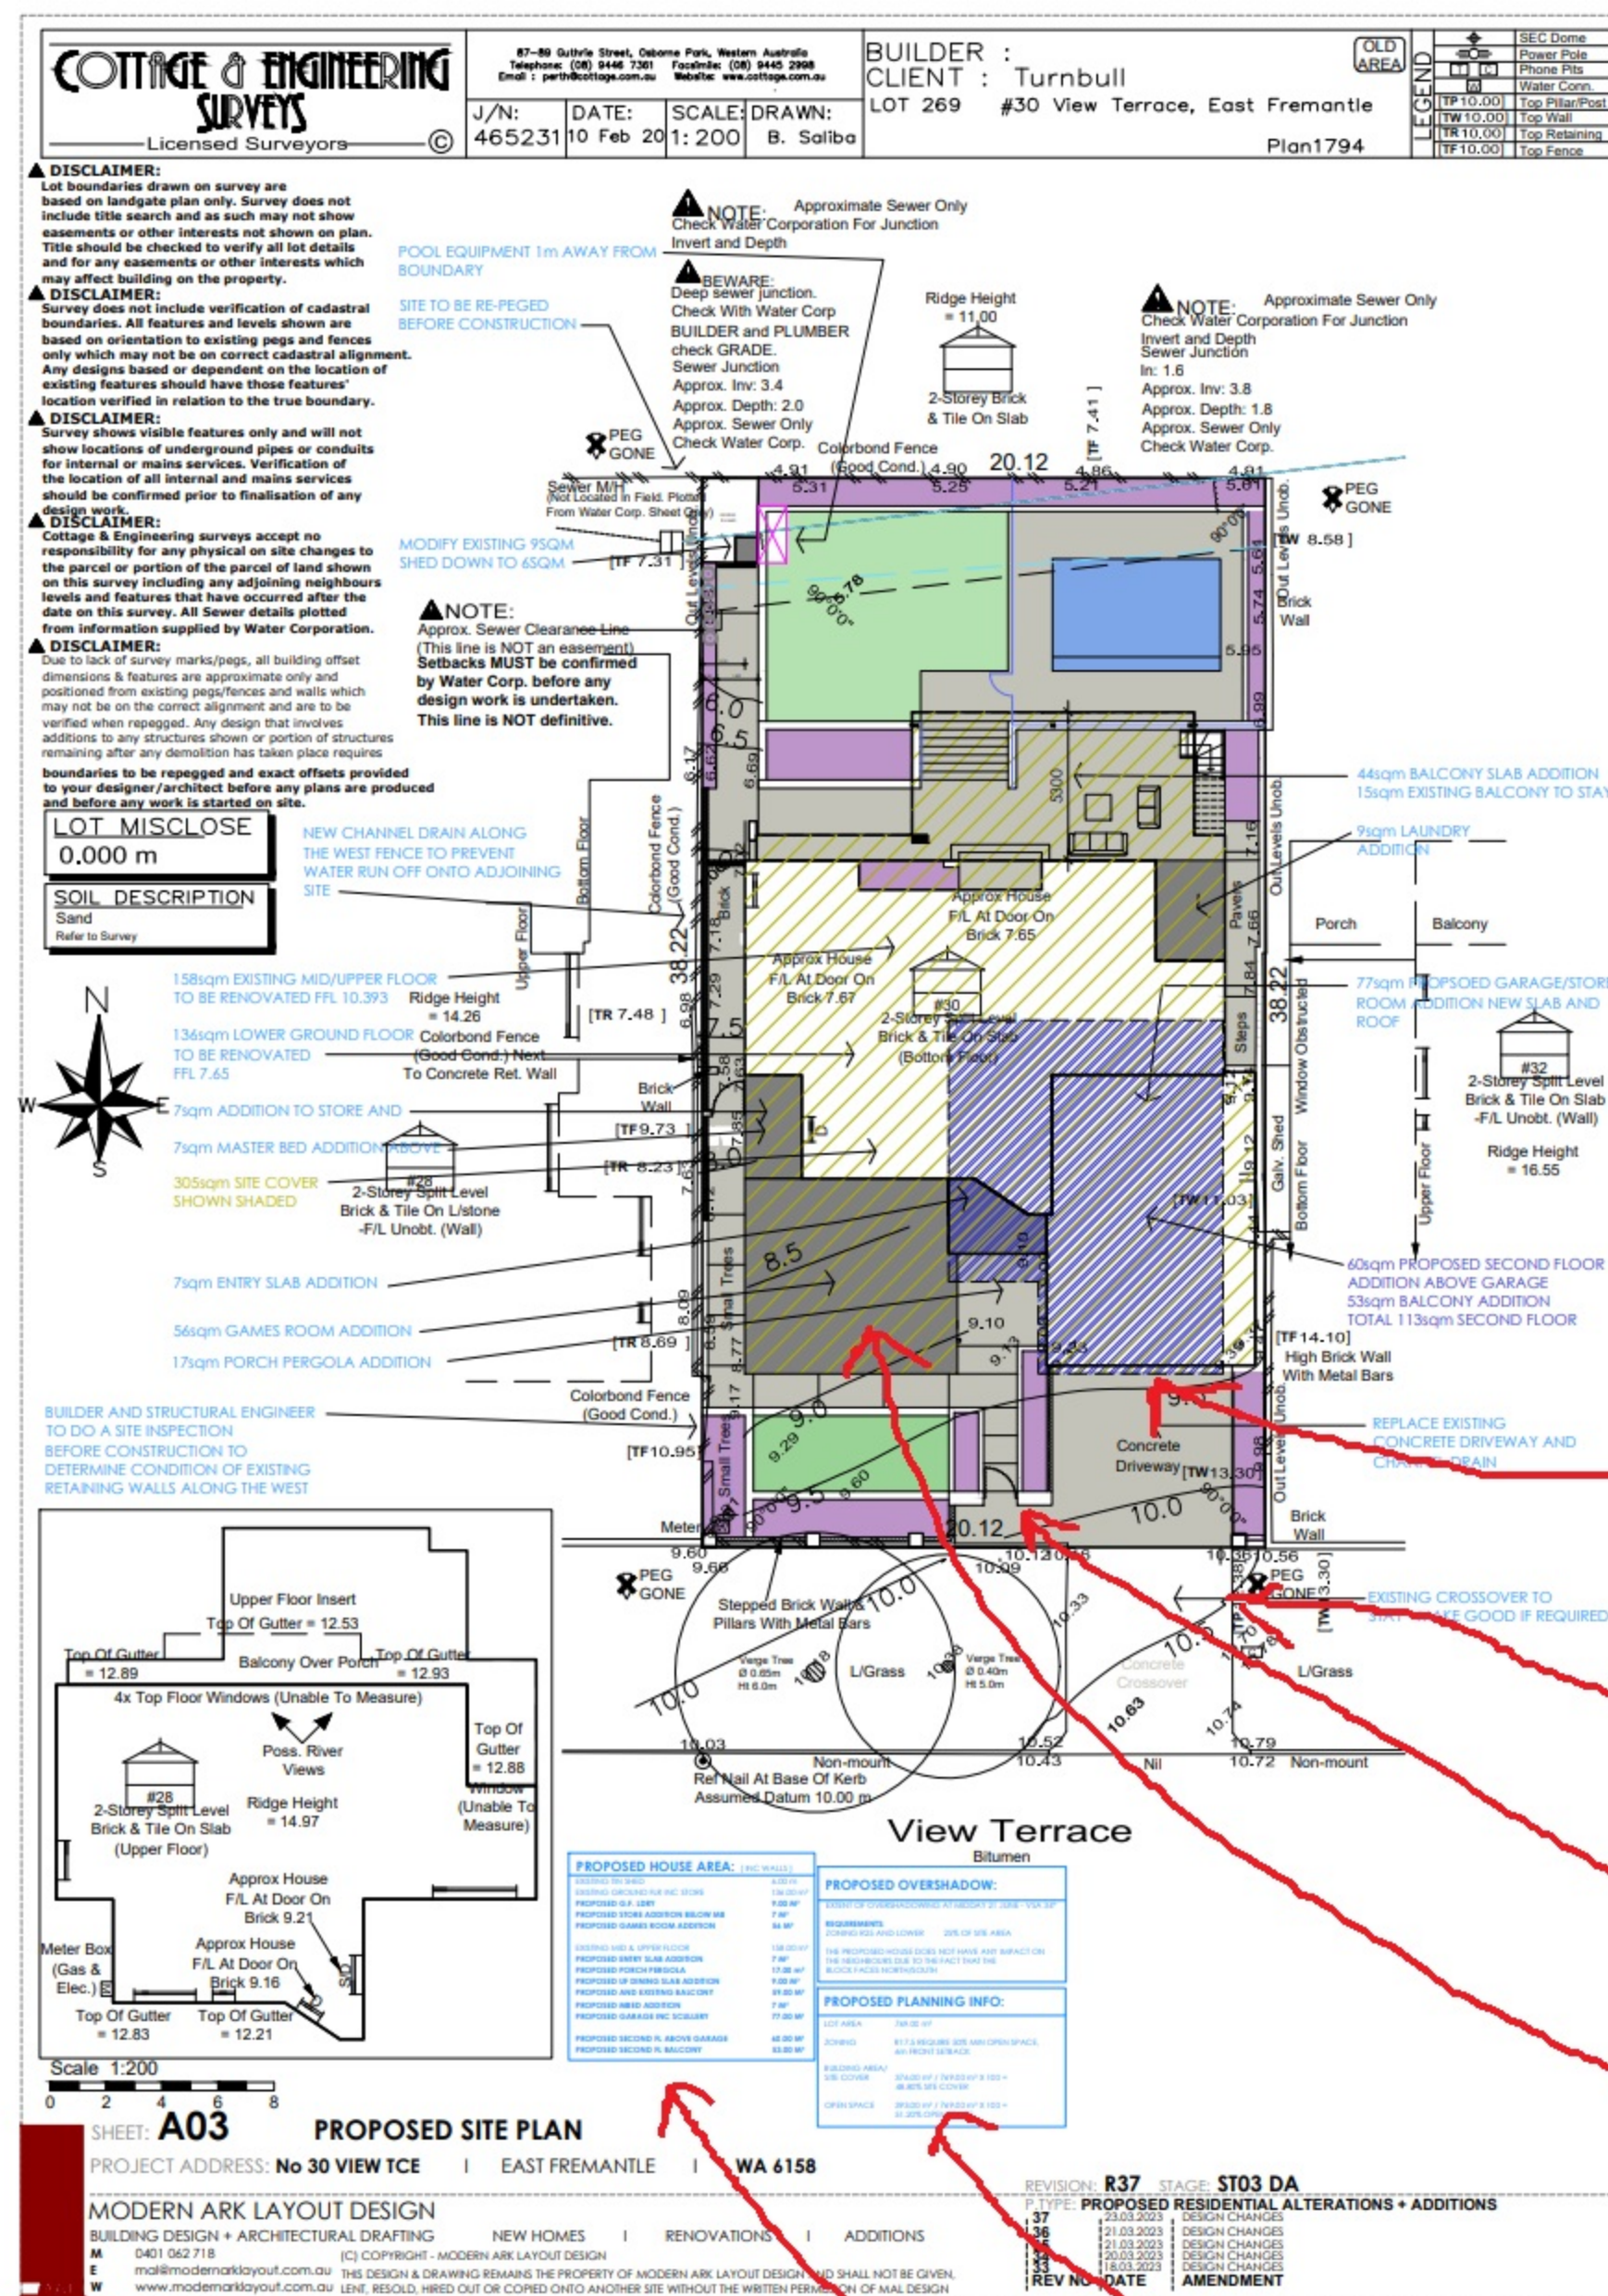

**APPROVED DRAWINGS**

**NEW UPDATED PLAN R36**

**GARAGE AND UPPER FLOOR MOVED SOUTH 6.5m GARAGE SETBACK AND 6.2 UPPER FLOOR SETBACK**

**EXISTING CROSSOVER TO STAY**

**GATE LOCATED FACING SOUTH RATHER THAN EAST**

**NEW GAMES ROOM HERE AT THE LOW LEVEL**

**ADJUSTED HOUSE AND PLANNING INFO SQM**

**APPROVED DRAWINGS**

**NEW UPDATED PLAN R36**

**BATHROOM NOW CHANGED TO LAUNDRY**

**LAUNDRY IS NOW A BEDROOM WITH A HIGH WINDOW TO PREVENT OVERLOOKING**

**APPROVED DRAWINGS**

**NEW UPDATED PLAN R36**

**HIGH WINDOW**

**HIGH WINDOW**

**REMOVED ZIG ZAG**

**GARAGE AND U.F. SETBACK AT 6.5 AND 6.2**

**EXISTING XOVER**

**GATE LOCATION**

**NEW GAMES ROOM AT LOWER LEVEL**

CURRENT OVERLOOKING FROM UPPER FLOOR

NEW OVERLOOKING FROM SECOND FLOOR WITHOUT SCREENING AND WITHOUT SKILLION ROOF

SKILLION ROOF WILL BLOCK OFF ANY OVERLOOKING INTO EAST NEIGHBOURS BACKYARD HERE