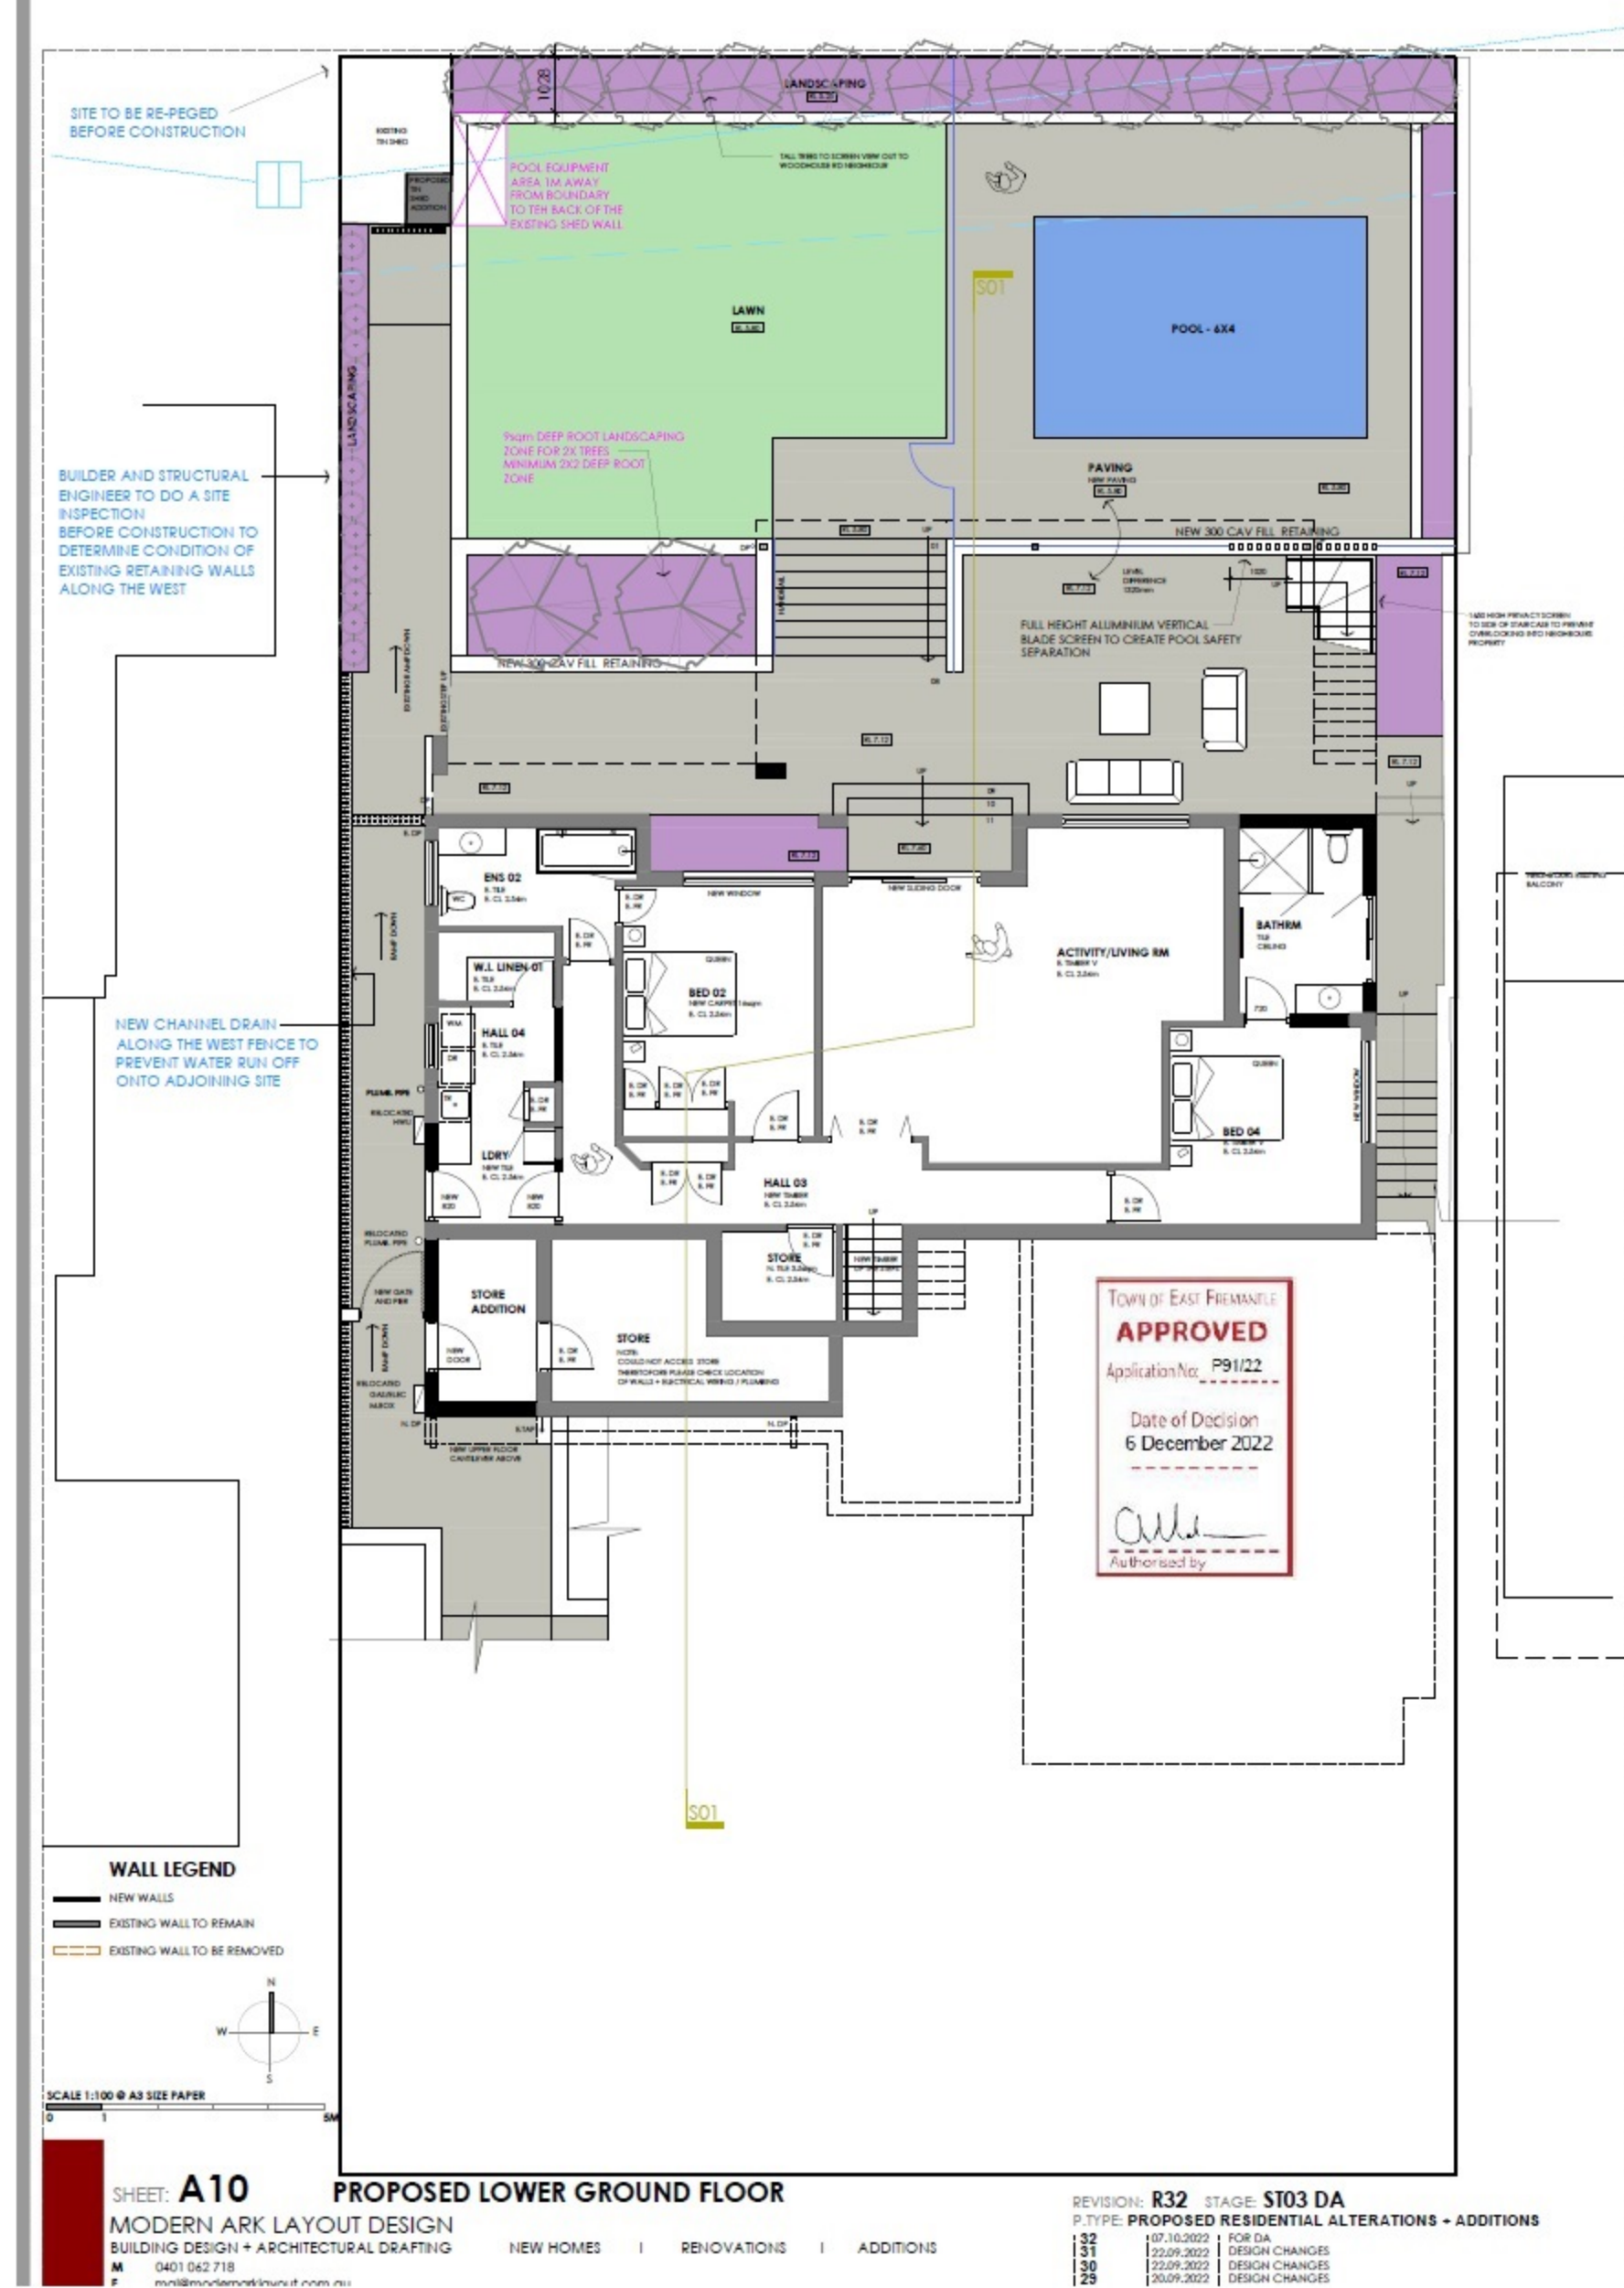

**APPROVED DRAWINGS**

**NEW UPDATED PLAN R36**

**GARAGE AND UPPER FLOOR MOVED SOUTH 6.5m GARAGE SETBACK AND 6.2 UPPER FLOOR SETBACK**

**EXISTING CROSSOVER TO STAY**

**GATE LOCATED FACING SOUTH RATHER THAN EAST**

**NEW GAMES ROOM HERE AT THE LOW LEVEL**

**ADJUSTED HOUSE AND PLANNING INFO SQM**

**APPROVED DRAWINGS**

**NEW UPDATED PLAN R36**

**BATHROOM NOW CHANGED TO LAUNDRY**

**LAUNDRY IS NOW A BEDROOM WITH A HIGH WINDOW TO PREVENT OVERLOOKING**

**APPROVED DRAWINGS**

**NEW UPDATED PLAN R36**

**HIGH WINDOW**

**HIGH WINDOW**

**REMOVED ZIG ZAG**

**GARAGE AND U.F. SETBACK AT 6.5 AND 6.2**

**EXISTING XOVER**

**GATE LOCATION**

**NEW GAMES ROOM AT LOWER LEVEL**

CURRENT OVERLOOKING FROM UPPER FLOOR

NEW OVERLOOKING FROM SECOND FLOOR WITHOUT SCREENING AND WITHOUT SKILLION ROOF

SKILLION ROOF WILL BLOCK OFF ANY OVERLOOKING INTO EAST NEIGHBOURS BACKYARD HERE