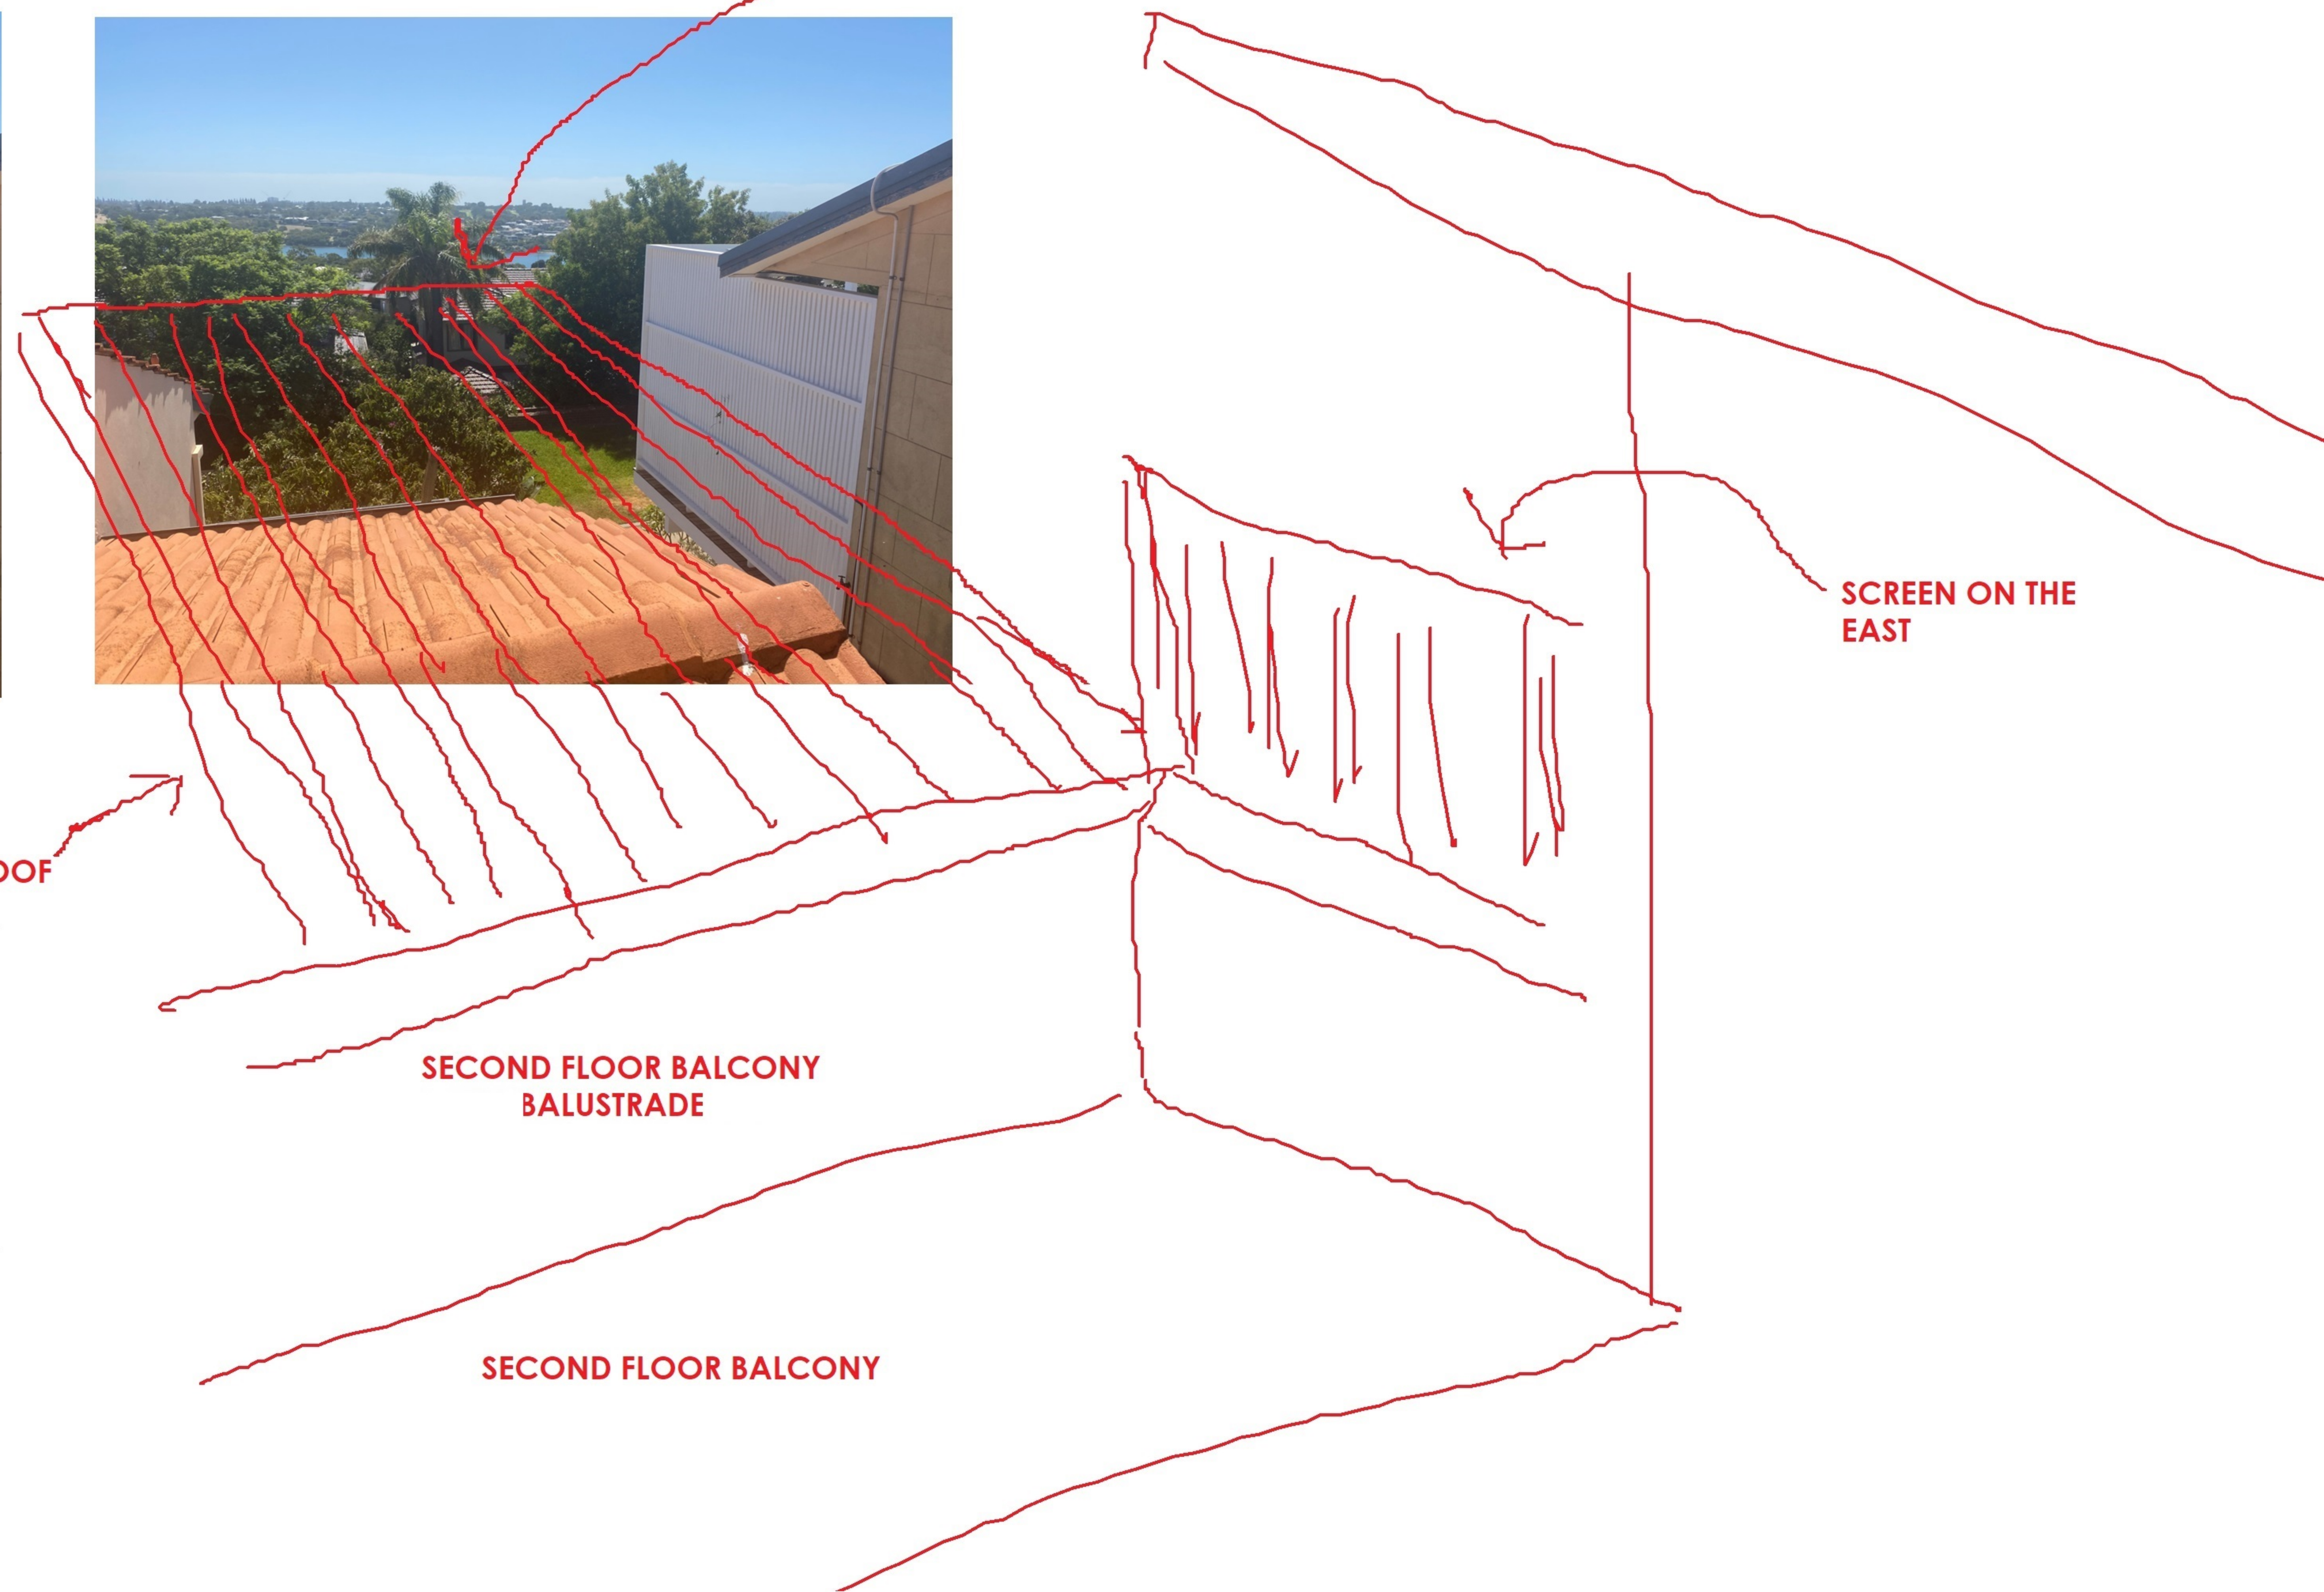

**APPROVED DRAWINGS**

**NEW UPDATED PLAN R36**

**HIGH WINDOW**

**HIGH WINDOW**

**REMOVED ZIG ZAG**

**GARAGE AND U.F. SETBACK AT 6.5 AND 6.2**

**EXISTING XOVER**

**GATE LOCATION**

**NEW GAMES ROOM AT LOWER LEVEL**

CURRENT OVERLOOKING FROM UPPER FLOOR

NEW OVERLOOKING FROM SECOND FLOOR WITHOUT SCREENING AND WITHOUT SKILLION ROOF

SKILLION ROOF WILL BLOCK OFF ANY OVERLOOKING INTO EAST NEIGHBOURS BACKYARD HERE

SKILLION ROOF

SECOND FLOOR BALCONY BALUSTRADE

SECOND FLOOR BALCONY

SCREEN ON THE EAST

EXISTING XOVER TO STAY

GATE RELOCATED TO FACE STREET

- 3 DEGREE PITCH VERSUS 8 DEGREE
- 2.3M CEILING THIS END
- RIDGE LOWERED
- WALL HEIGHT SLIGHTLY RAISED FOR POSI AND HIGHER GARAGE
- POSI TRUTS TO ALLOW FOR AIR CON
- HIGHER GARAGE FOR 4WD WITH ROOF RACK
- NEW GAMES ROOM HERE

SHEET: A14

SHEET: A14

**REMOVED GARAGE ZIG ZAG WALL**

SECOND FLOOR ADJUSTED

GAMES ROOM WITH SOLID DOOR

HIGH WINDOWS WITH 1714mm SILL HEIGHT TO PREVENT OVERLOOKING

TOWN OF EAST FREMANTLE  
**APPROVED**  
 Application No: P91/22  
 Date of Decision  
 6 December 2022  
 Authorised by