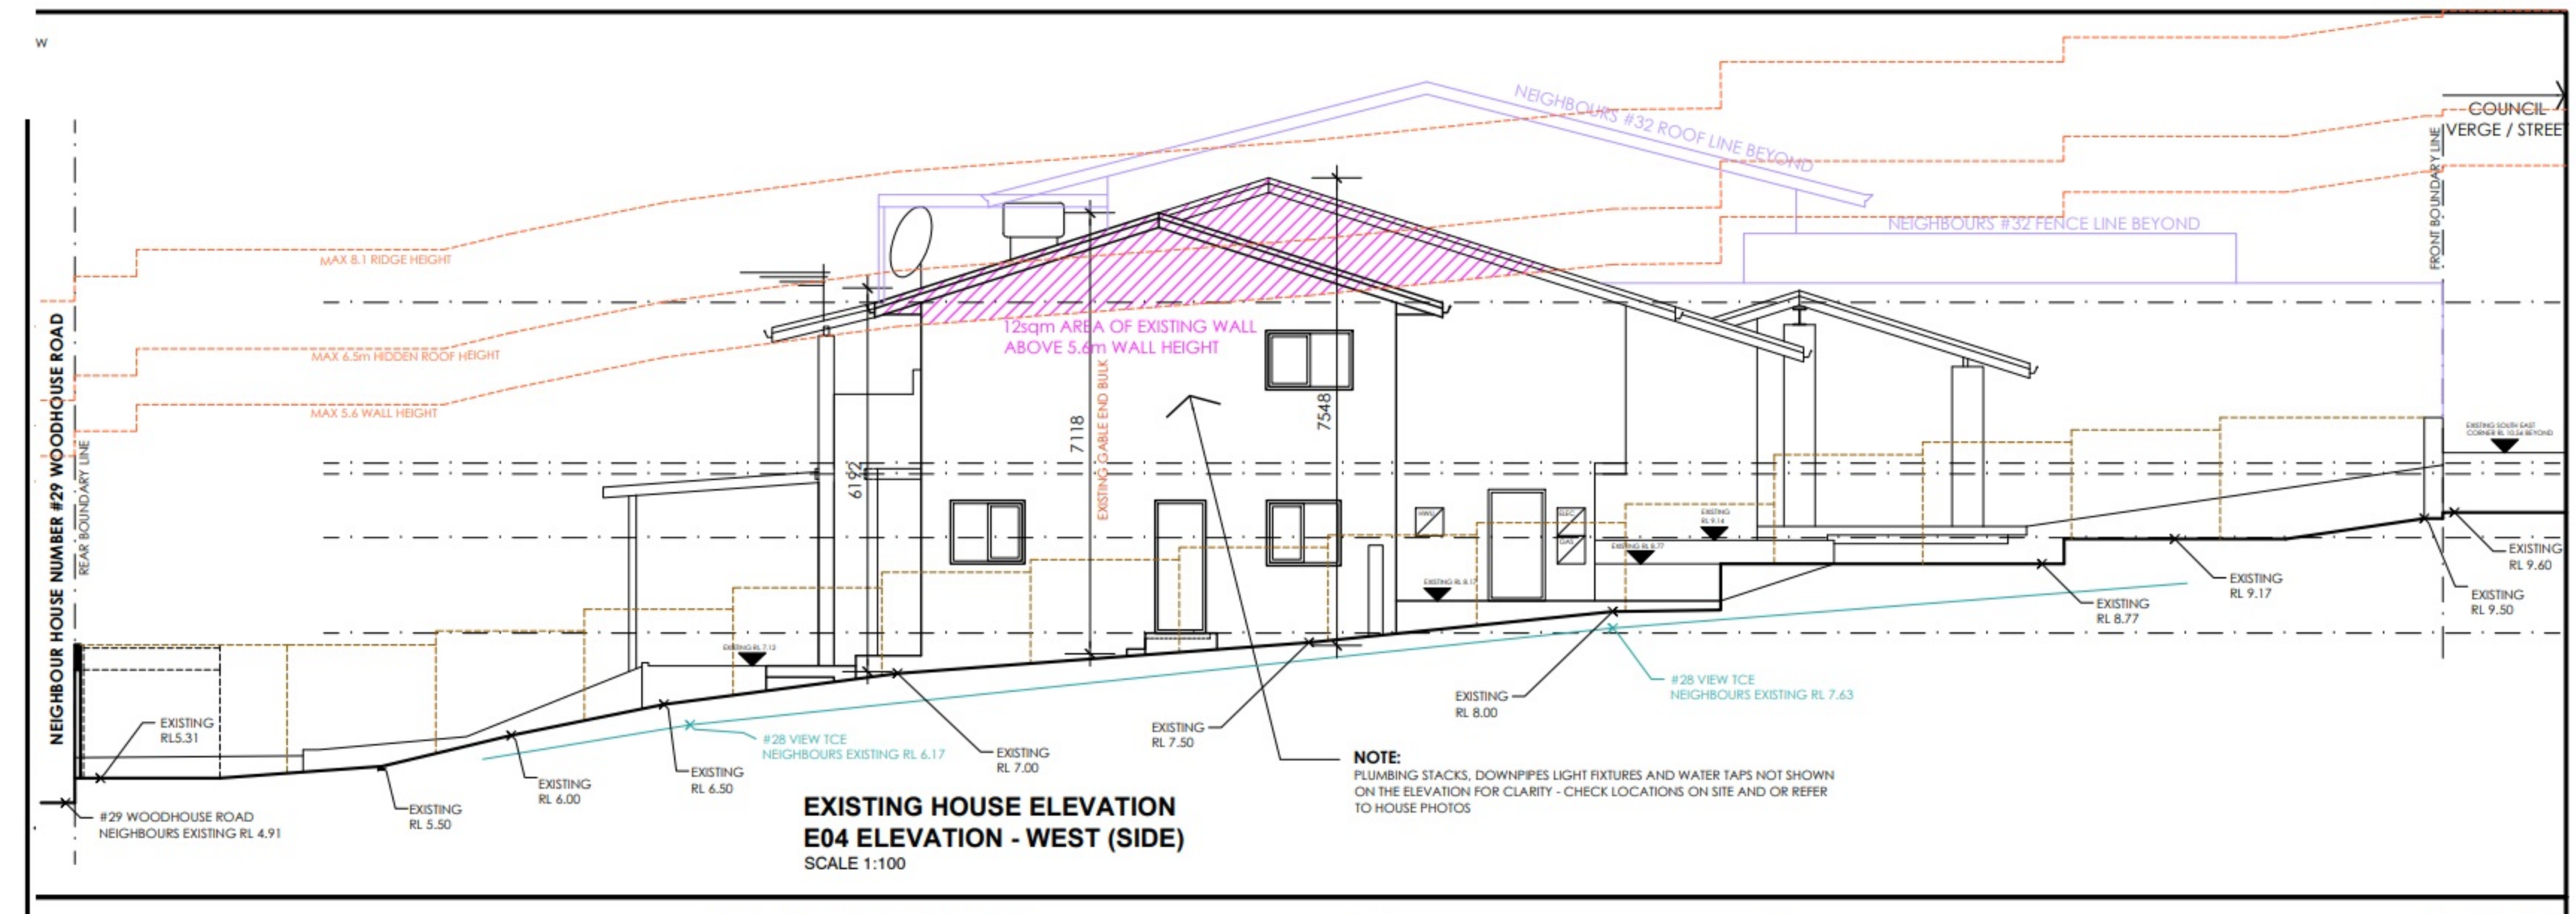

**APPROVED DRAWINGS**

**NEW UPDATED PLAN R36**

**GARAGE AND UPPER FLOOR MOVED SOUTH 6.5m GARAGE SETBACK AND 6.2 UPPER FLOOR SETBACK**

**EXISTING CROSSOVER TO STAY**

**GATE LOCATED FACING SOUTH RATHER THAN EAST**

**APPROVED DRAWINGS**

**NEW UPDATED PLAN R36**

**HIGH WINDOW**

**HIGH WINDOW**

**REMOVED ZIG ZAG**

**GARAGE AND U.F. SETBACK AT 6.5 AND 6.2**

**EXISTING XOVER**

**GATE LOCATION**

SKILLION ROOF

SECOND FLOOR BALCONY BALUSTRADE

SECOND FLOOR BALCONY

SCREEN ON THE EAST

EXISTING XOVER TO STAY

GATE RELOCATED TO FACE STREET

- 3 DEGREE PITCH VERSUS 8 DEGREE
- 2.3M CEILING THIS END
- RIDGE LOWERED
- WALL HEIGHT SLIGHTLY RAISED FOR POSI AND HIGHER GARAGE
- POSI TRUTS TO ALLOW FOR AIR CON
- HIGHER GARAGE FOR 4WD WITH ROOF RACK
- NEW GAMES ROOM HERE

SHEET: A14

SHEET: A14

**REMOVED GARAGE ZIG ZAG WALL**

SECOND FLOOR ADJUSTED

GAMES ROOM WITH SOLID DOOR

HIGH WINDOWS WITH 1714mm SILL HEIGHT TO PREVENT OVERLOOKING

TOWN OF EAST FREMANTLE  
**APPROVED**  
 Application No: P91/22  
 Date of Decision  
 6 December 2022  
 Authorised by