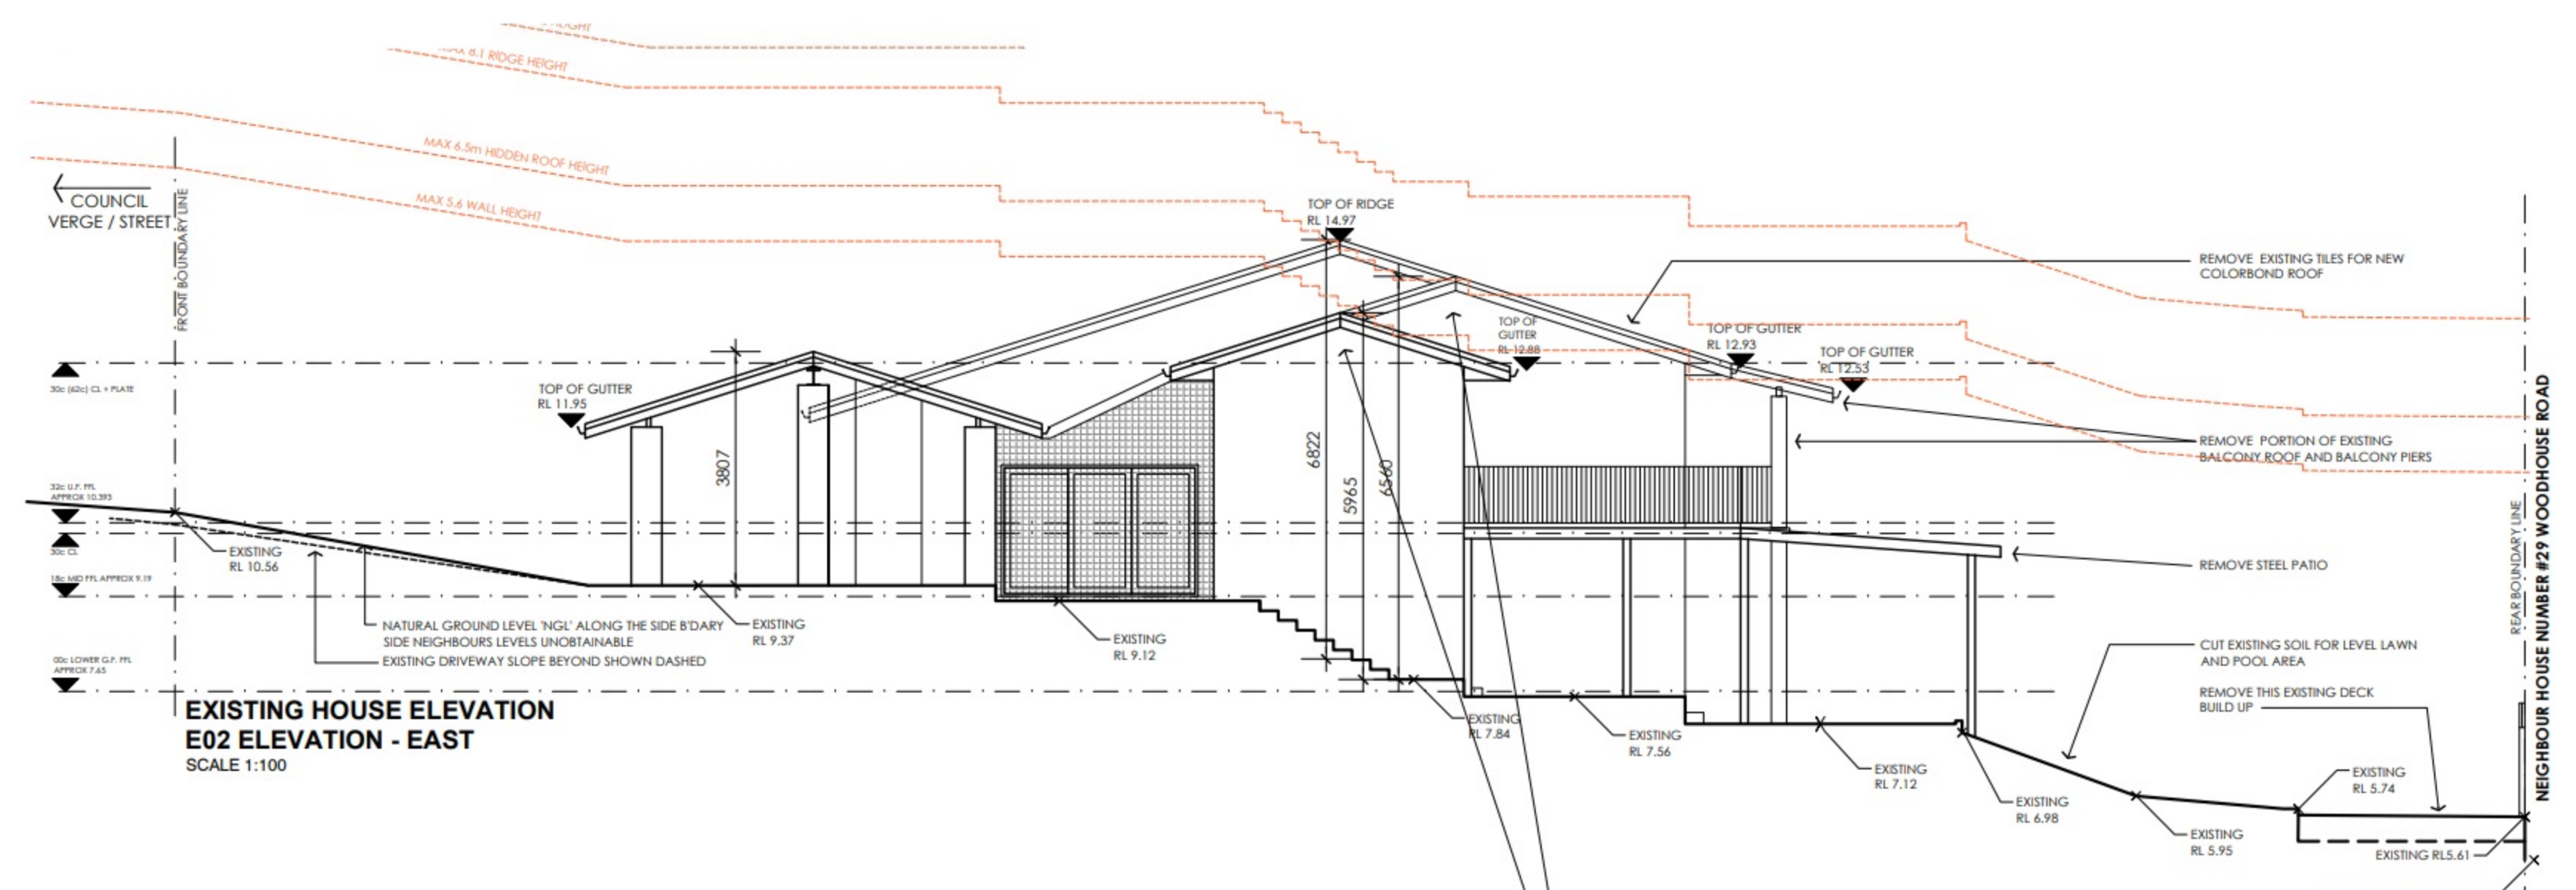

**APPROVED DRAWINGS**

**NEW UPDATED PLAN R36**

**GARAGE AND UPPER FLOOR MOVED SOUTH 6.5m GARAGE SETBACK AND 6.2 UPPER FLOOR SETBACK**

**EXISTING CROSSOVER TO STAY**

**GATE LOCATED FACING SOUTH RATHER THAN EAST**

**APPROVED DRAWINGS**

**NEW UPDATED PLAN R36**

**HIGH WINDOW**

**HIGH WINDOW**

**REMOVED ZIG ZAG**

**GARAGE AND U.F. SETBACK AT 6.5 AND 6.2**

**EXISTING XOVER**

**GATE LOCATION**

SKILLION ROOF

SECOND FLOOR BALCONY BALUSTRADE

SECOND FLOOR BALCONY

SCREEN ON THE EAST

EXISTING XOVER TO STAY

GATE RELOCATED TO FACE STREET

- 3 DEGREE PITCH VERSUS 8 DEGREE
- 2.3M CEILING THIS END
- RIDGE LOWERED
- WALL HEIGHT SLIGHTLY RAISED FOR POSI AND HIGHER GARAGE
- POSI TRUTS TO ALLOW FOR AIR CON
- HIGHER GARAGE FOR 4WD WITH ROOF RACK
- NEW GAMES ROOM HERE

SHEET: A14

SHEET: A14

**REMOVED GARAGE ZIG ZAG WALL**

SECOND FLOOR ADJUSTED

GAMES ROOM WITH SOLID DOOR

HIGH WINDOWS WITH 1714mm SILL HEIGHT TO PREVENT OVERLOOKING

TOWN OF EAST FREMANTLE  
**APPROVED**  
 Application No: P91/22  
 Date of Decision  
 6 December 2022  
 Authorised by