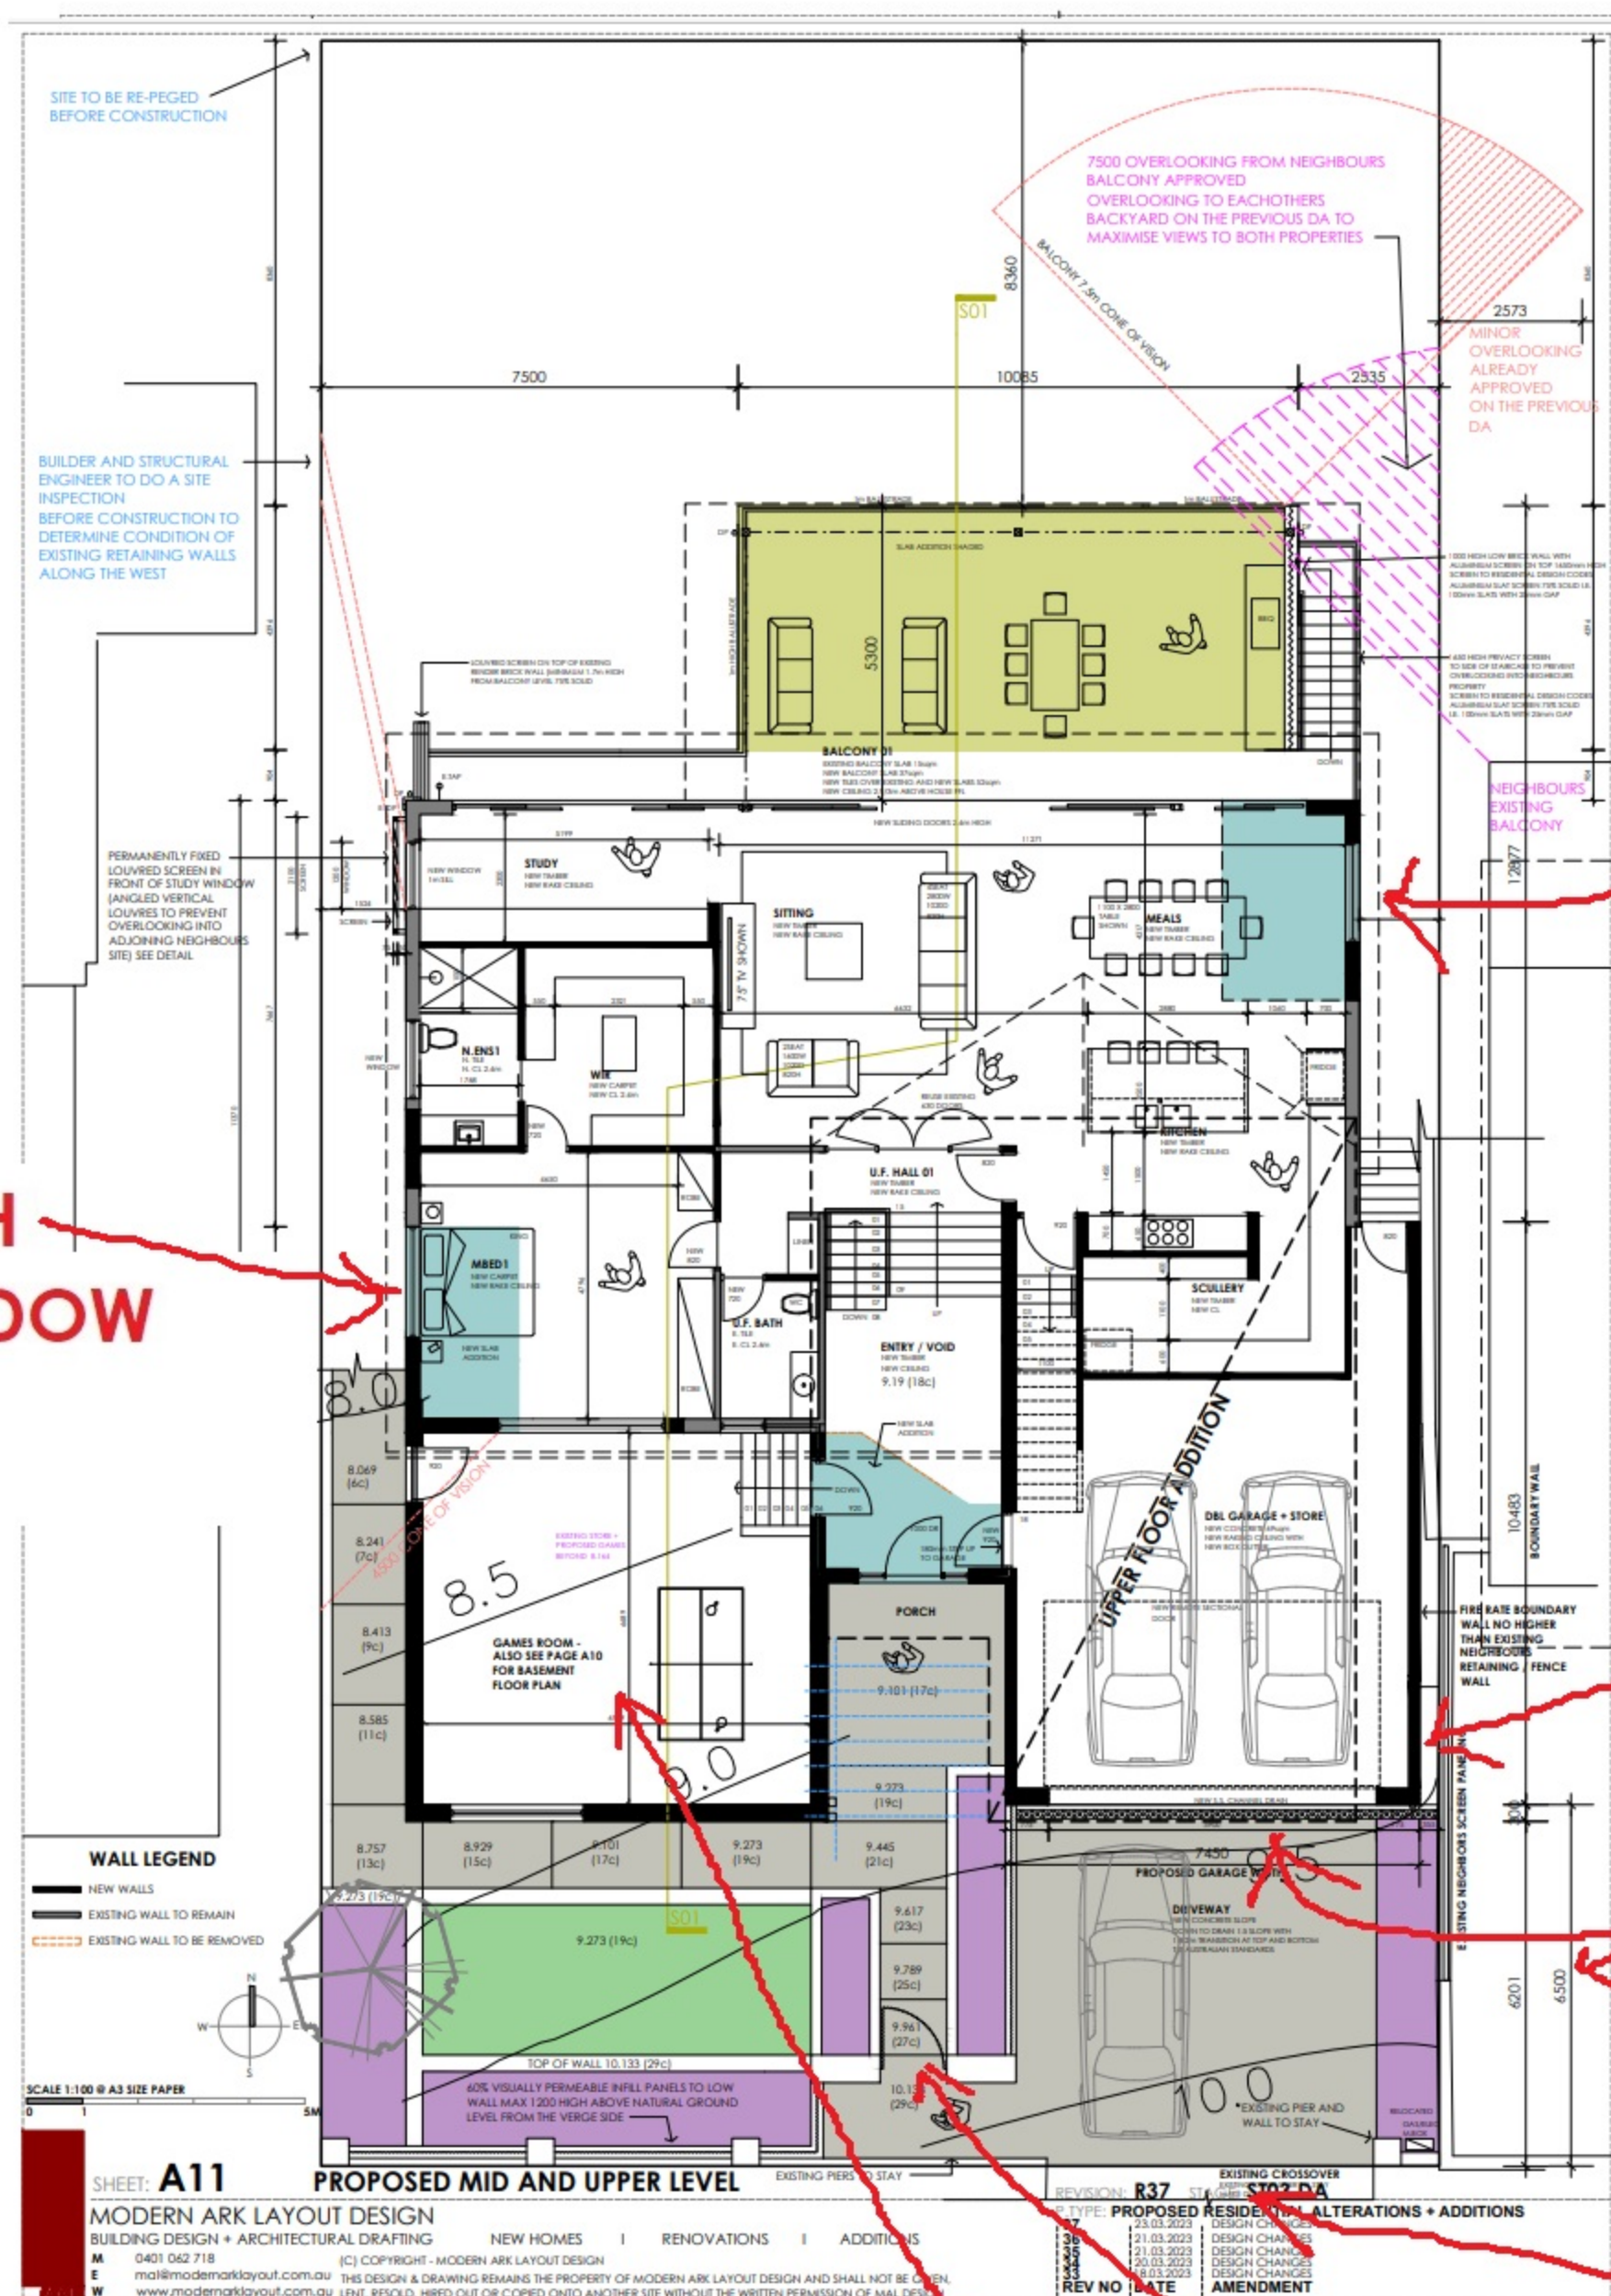

**APPROVED DRAWINGS**

**NEW UPDATED PLAN R36**

**GARAGE AND UPPER FLOOR MOVED SOUTH 6.5m GARAGE SETBACK AND 6.2 UPPER FLOOR SETBACK**

**EXISTING CROSSOVER TO STAY**

**GATE LOCATED FACING SOUTH RATHER THAN EAST**

**NEW GAMES ROOM HERE AT THE LOW LEVEL**

**ADJUSTED HOUSE AND PLANNING INFO SQM**

**APPROVED DRAWINGS**

**NEW UPDATED PLAN R36**

**BATHROOM NOW CHANGED TO LAUNDRY**

**LAUNDRY IS NOW A BEDROOM WITH A HIGH WINDOW TO PREVENT OVERLOOKING**

**APPROVED DRAWINGS**

**NEW UPDATED PLAN R36**

**HIGH WINDOW**

**HIGH WINDOW**

**REMOVED ZIG ZAG**

**GARAGE AND U.F. SETBACK AT 6.5 AND 6.2**

**EXISTING XOVER**

**GATE LOCATION**

**NEW GAMES ROOM AT LOWER LEVEL**

CURRENT OVERLOOKING FROM UPPER FLOOR

NEW OVERLOOKING FROM SECOND FLOOR WITHOUT SCREENING AND WITHOUT SKILLION ROOF

SKILLION ROOF WILL BLOCK OFF ANY OVERLOOKING INTO EAST NEIGHBOURS BACKYARD HERE