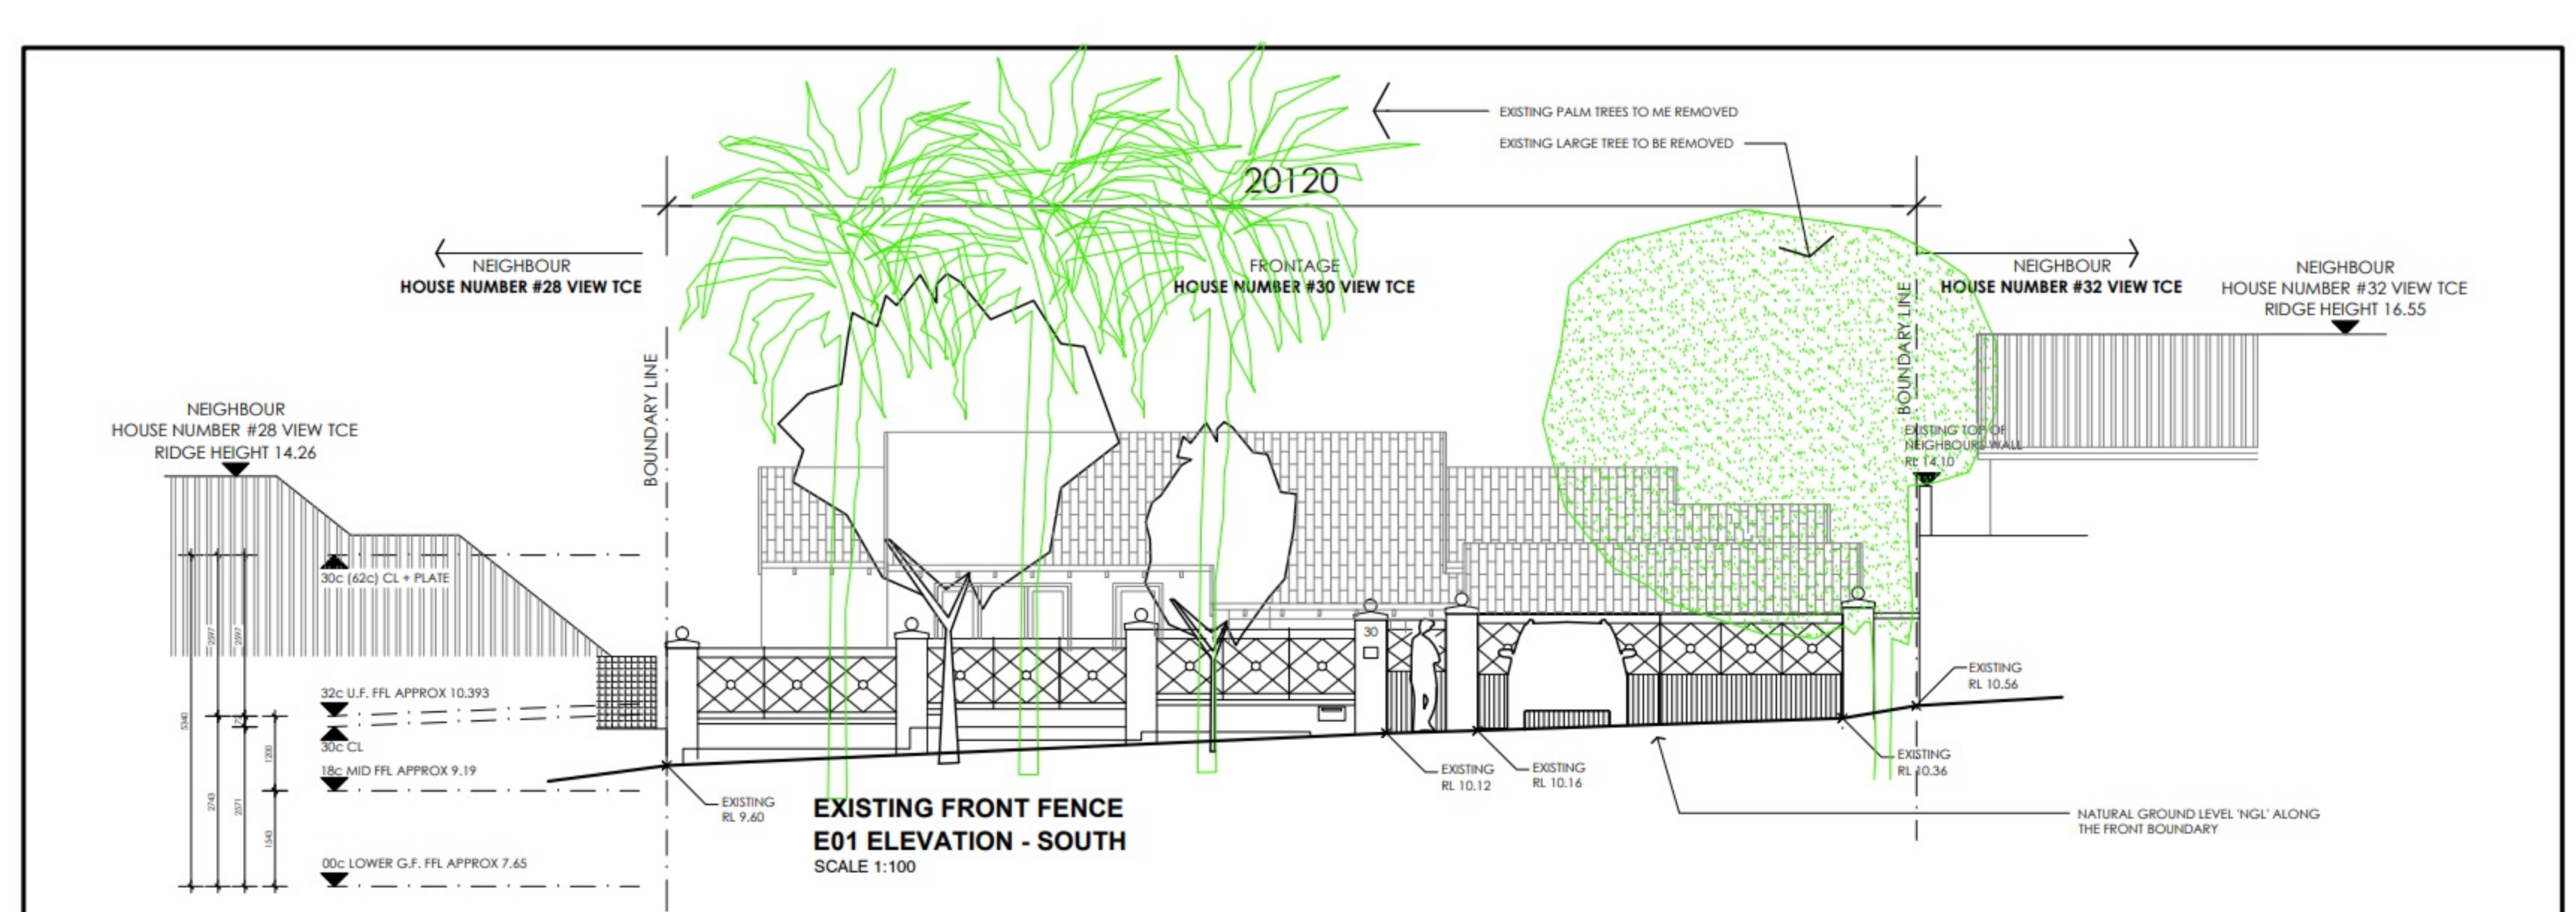

**APPROVED DRAWINGS**

**NEW UPDATED PLAN R36**

**GARAGE AND UPPER FLOOR MOVED SOUTH 6.5m GARAGE SETBACK AND 6.2 UPPER FLOOR SETBACK**

**EXISTING CROSSOVER TO STAY**

**GATE LOCATED FACING SOUTH RATHER THAN EAST**

**APPROVED DRAWINGS**

**NEW UPDATED PLAN R36**

**HIGH WINDOW**

**HIGH WINDOW**

**REMOVED ZIG ZAG**

**GARAGE AND U.F. SETBACK AT 6.5 AND 6.2**

**EXISTING XOVER**

**GATE LOCATION**

**NEW GAMES ROOM AT LOWER LEVEL**

CURRENT OVERLOOKING FROM UPPER FLOOR

NEW OVERLOOKING FROM SECOND FLOOR WITHOUT SCREENING AND WITHOUT SKILLION ROOF

SKILLION ROOF WILL BLOCK OFF ANY OVERLOOKING INTO EAST NEIGHBOURS BACKYARD HERE

SKILLION ROOF

SECOND FLOOR BALCONY BALUSTRADE

SECOND FLOOR BALCONY

SCREEN ON THE EAST

EXISTING XOVER TO STAY

GATE RELOCATED TO FACE STREET

- 3 DEGREE PITCH VERSUS 8 DEGREE
- 2.3M CEILING THIS END
- RIDGE LOWERED
- WALL HEIGHT SLIGHTLY RAISED FOR POSI AND HIGHER GARAGE
- POSI TRUTS TO ALLOW FOR AIR CON
- HIGHER GARAGE FOR 4WD WITH ROOF RACK
- NEW GAMES ROOM HERE