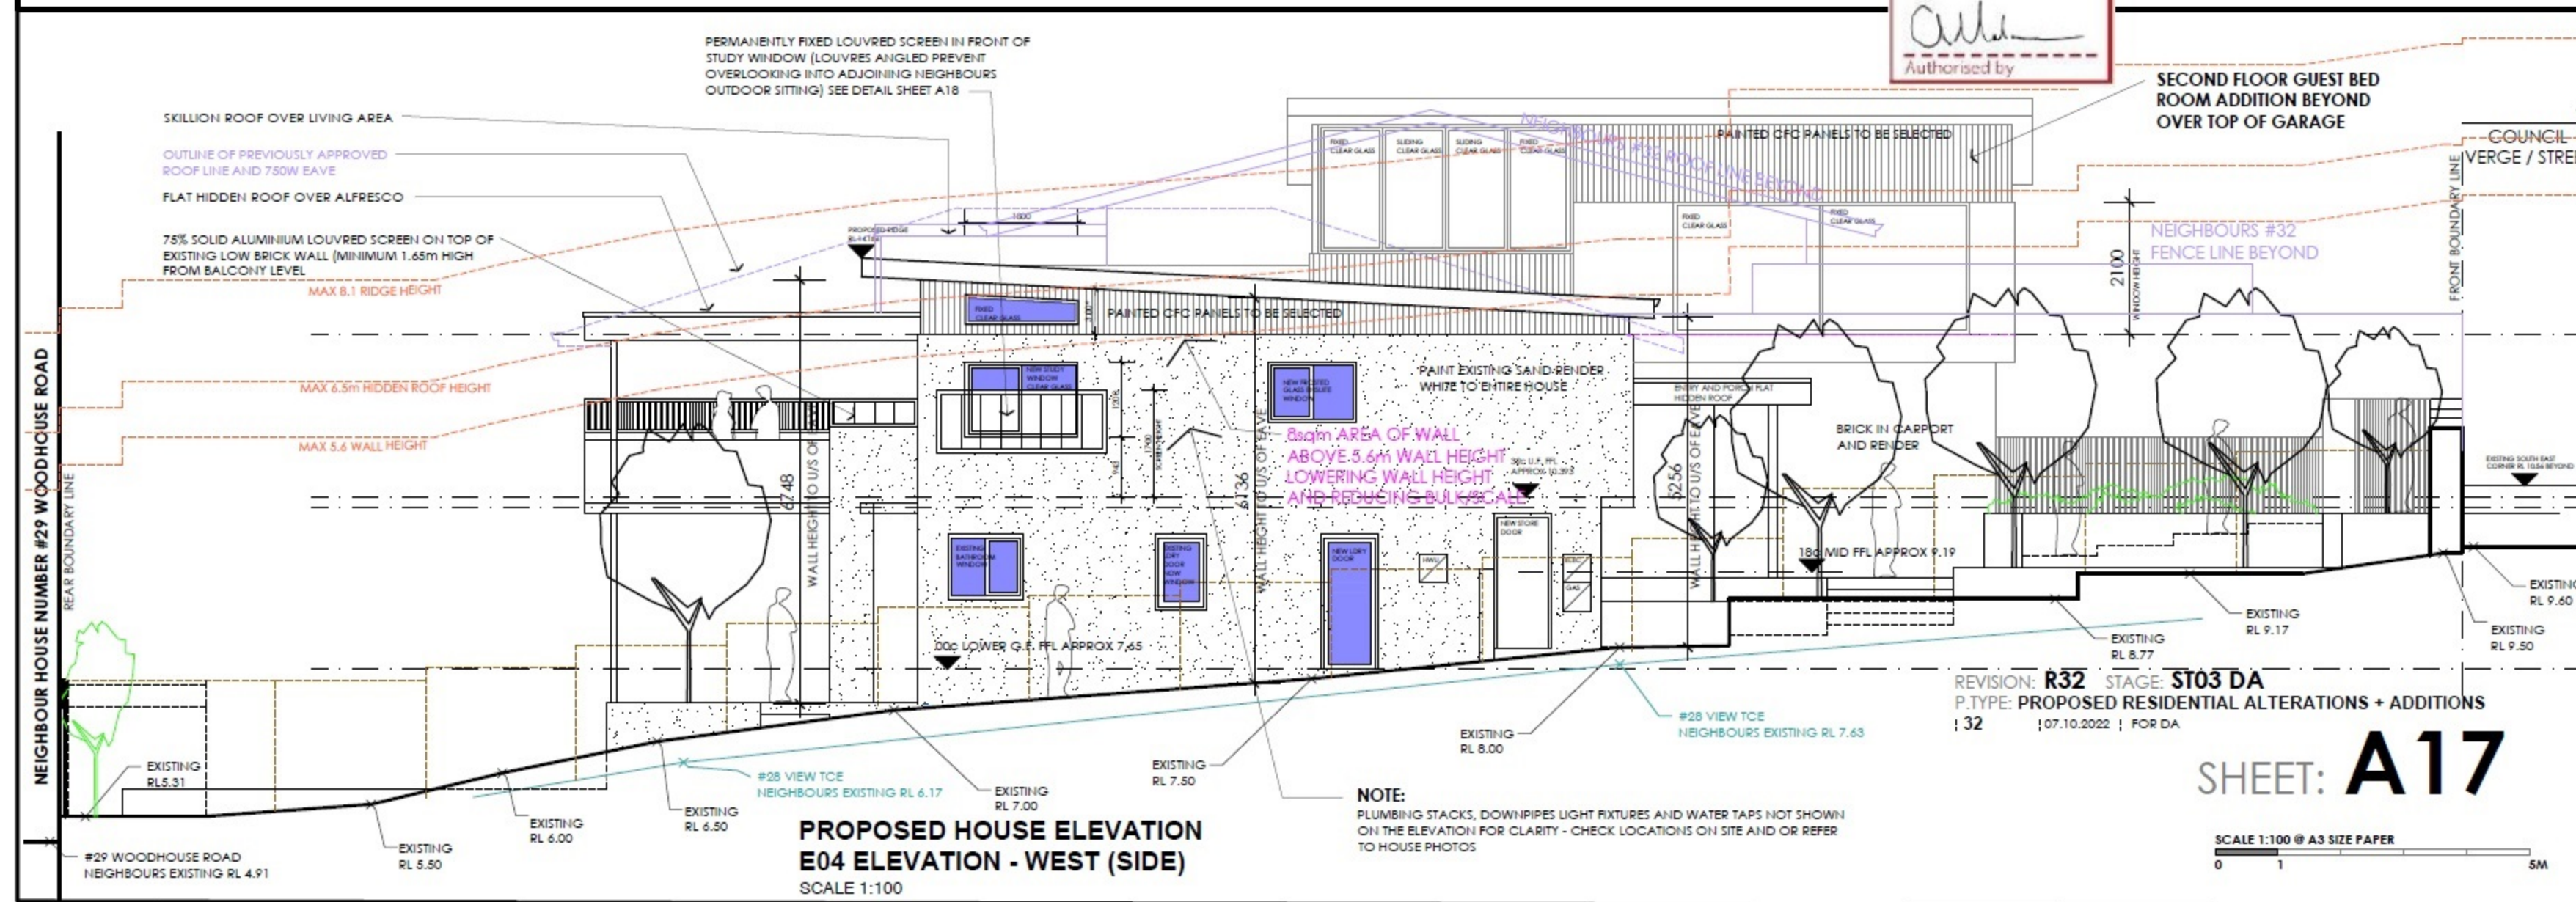

**APPROVED DRAWINGS**

**NEW UPDATED PLAN R36**

**GARAGE AND UPPER FLOOR MOVED SOUTH 6.5m GARAGE SETBACK AND 6.2 UPPER FLOOR SETBACK**

**EXISTING CROSSOVER TO STAY**

**GATE LOCATED FACING SOUTH RATHER THAN EAST**

**APPROVED DRAWINGS**

**NEW UPDATED PLAN R36**

**HIGH WINDOW**

**HIGH WINDOW**

**REMOVED ZIG ZAG**

**GARAGE AND U.F. SETBACK AT 6.5 AND 6.2**

**EXISTING XOVER**

**GATE LOCATION**

SHEET: A14

SHEET: A14

**REMOVED GARAGE ZIG ZAG WALL**

SECOND FLOOR ADJUSTED

GAMES ROOM WITH SOLID DOOR

HIGH WINDOWS WITH 1714mm SILL HEIGHT TO PREVENT OVERLOOKING

TOWN OF EAST FREMANTLE  
**APPROVED**  
 Application No: P91/22  
 Date of Decision  
 6 December 2022  
 Authorised by