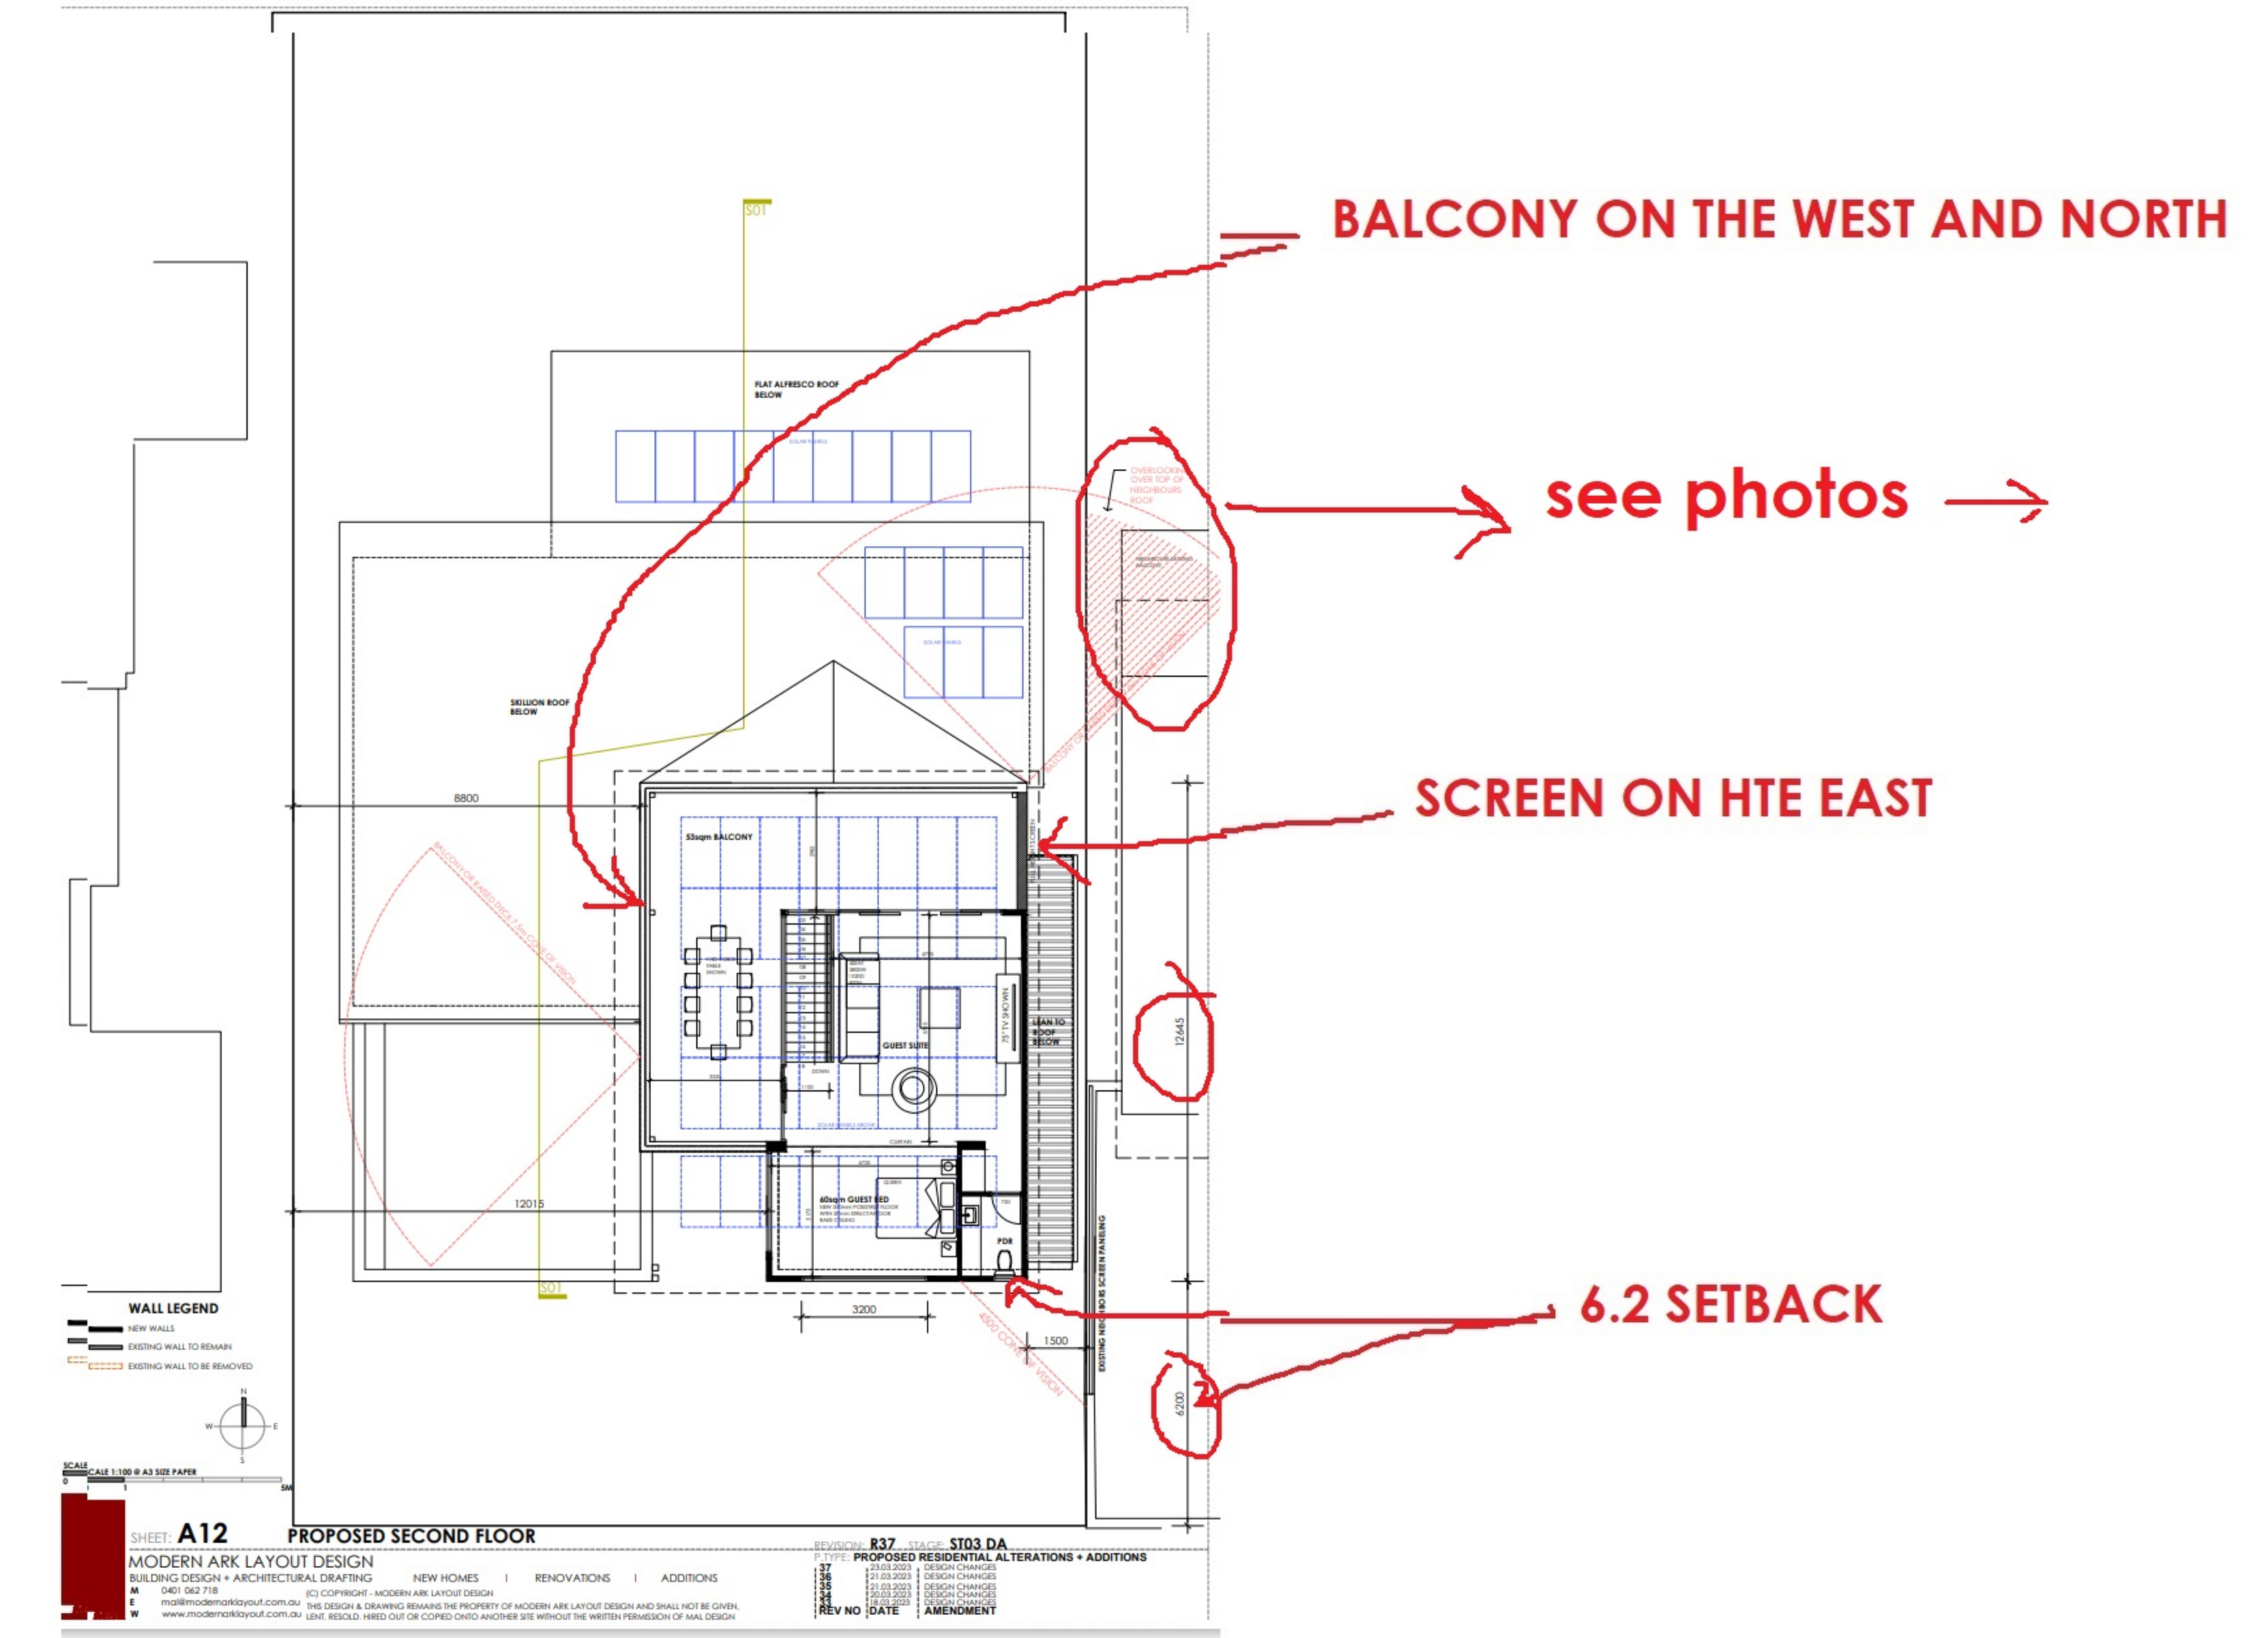

**APPROVED DRAWINGS**

**NEW UPDATED PLAN R36**

**GARAGE AND UPPER FLOOR MOVED SOUTH 6.5m GARAGE SETBACK AND 6.2 UPPER FLOOR SETBACK**

**EXISTING CROSSOVER TO STAY**

**GATE LOCATED FACING SOUTH RATHER THAN EAST**

**NEW GAMES ROOM HERE AT THE LOW LEVEL**

**ADJUSTED HOUSE AND PLANNING INFO SQM**

**APPROVED DRAWINGS**

**NEW UPDATED PLAN R36**

**BATHROOM NOW CHANGED TO LAUNDRY**

**LAUNDRY IS NOW A BEDROOM WITH A HIGH WINDOW TO PREVENT OVERLOOKING**

**APPROVED DRAWINGS**

**NEW UPDATED PLAN R36**

**HIGH WINDOW**

**HIGH WINDOW**

**REMOVED ZIG ZAG**

**GARAGE AND U.F. SETBACK AT 6.5 AND 6.2**

**EXISTING XOVER**

**GATE LOCATION**

**NEW GAMES ROOM AT LOWER LEVEL**

CURRENT OVERLOOKING FROM UPPER FLOOR

NEW OVERLOOKING FROM SECOND FLOOR WITHOUT SCREENING AND WITHOUT SKILLION ROOF

SKILLION ROOF WILL BLOCK OFF ANY OVERLOOKING INTO EAST NEIGHBOURS BACKYARD HERE