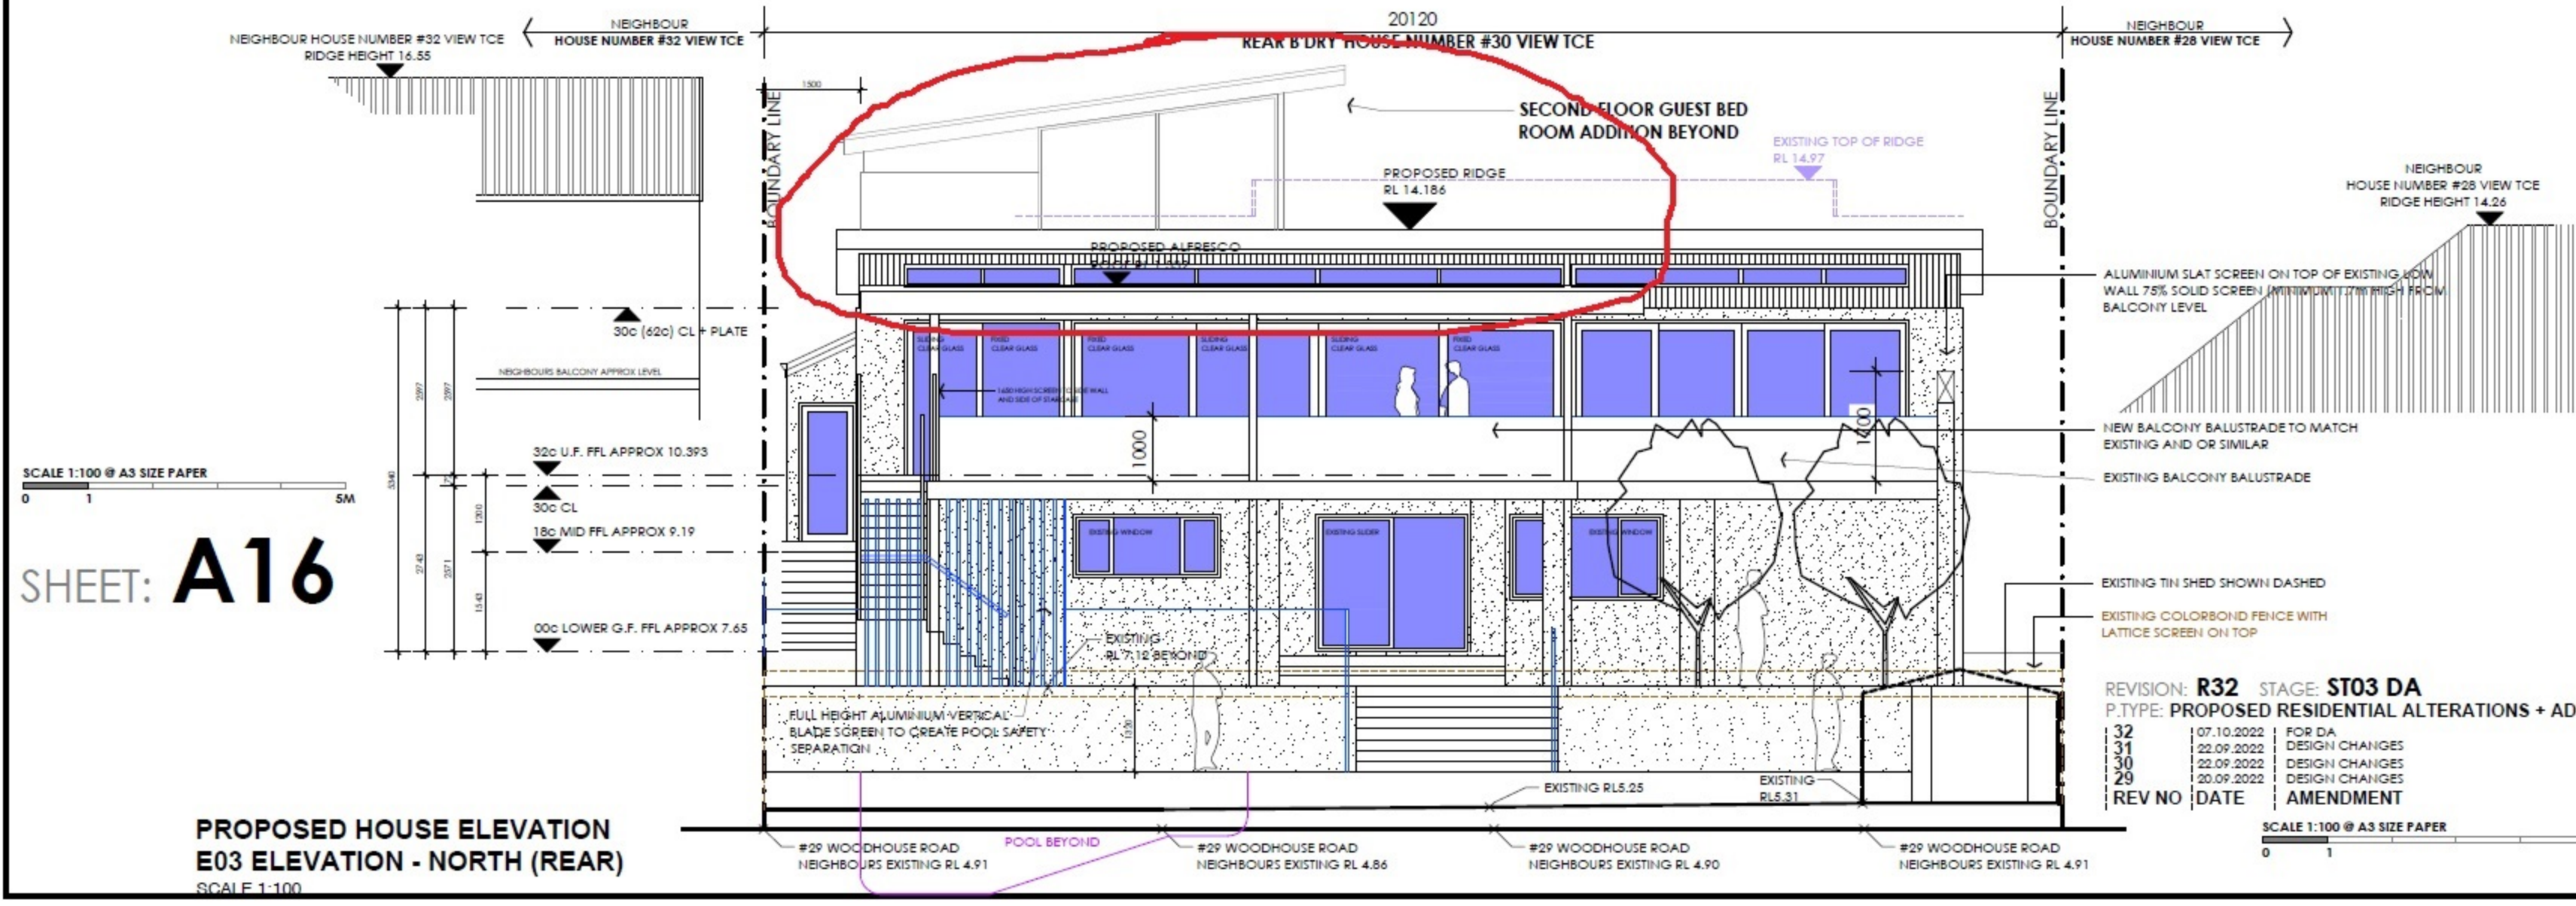

**APPROVED DRAWINGS**

**NEW UPDATED PLAN R36**

**GARAGE AND UPPER FLOOR MOVED SOUTH 6.5m GARAGE SETBACK AND 6.2 UPPER FLOOR SETBACK**

**EXISTING CROSSOVER TO STAY**

**GATE LOCATED FACING SOUTH RATHER THAN EAST**

**APPROVED DRAWINGS**

**NEW UPDATED PLAN R36**

**HIGH WINDOW**

**HIGH WINDOW**

**REMOVED ZIG ZAG**

**GARAGE AND U.F. SETBACK AT 6.5 AND 6.2**

**EXISTING XOVER**

**GATE LOCATION**

SKILLION ROOF

SECOND FLOOR BALCONY BALUSTRADE

SECOND FLOOR BALCONY

SCREEN ON THE EAST

EXISTING XOVER TO STAY

GATE RELOCATED TO FACE STREET

- 3 DEGREE PITCH VERSUS 8 DEGREE
- 2.3M CEILING THIS END
- RIDGE LOWERED
- WALL HEIGHT SLIGHTLY RAISED FOR POSI AND HIGHER GARAGE
- POSI TRUTS TO ALLOW FOR AIR CON
- HIGHER GARAGE FOR 4WD WITH ROOF RACK
- NEW GAMES ROOM HERE

SHEET: A14

SHEET: A14

**REMOVED GARAGE ZIG ZAG WALL**

SECOND FLOOR ADJUSTED

GAMES ROOM WITH SOLID DOOR

HIGH WINDOWS WITH 1714mm SILL HEIGHT TO PREVENT OVERLOOKING

TOWN OF EAST FREMANTLE  
**APPROVED**  
 Application No: P91/22  
 Date of Decision  
 6 December 2022  
 Authorised by