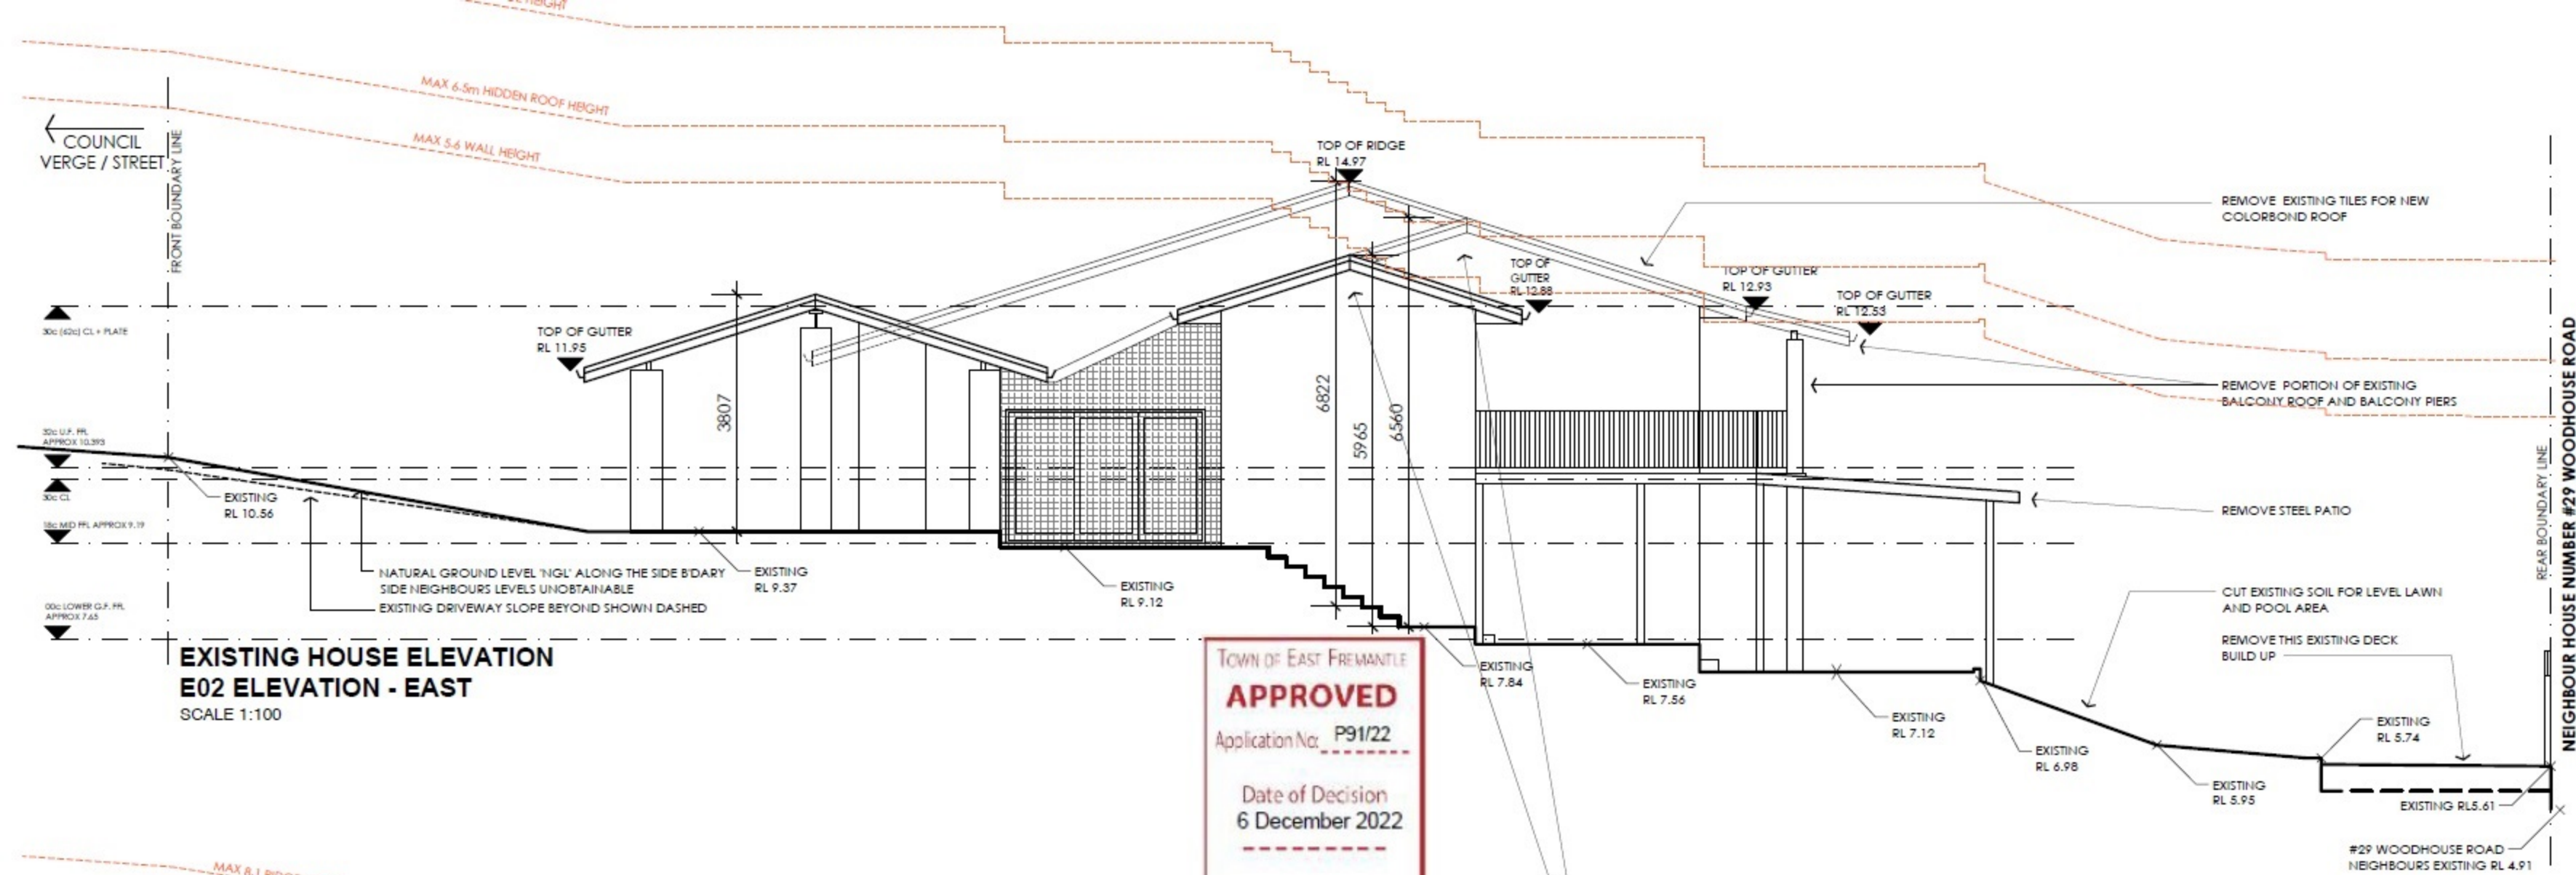

**APPROVED DRAWINGS**

**NEW UPDATED PLAN R36**

**GARAGE AND UPPER FLOOR MOVED SOUTH 6.5m GARAGE SETBACK AND 6.2 UPPER FLOOR SETBACK**

**EXISTING CROSSOVER TO STAY**

**GATE LOCATED FACING SOUTH RATHER THAN EAST**

**APPROVED DRAWINGS**

**NEW UPDATED PLAN R36**

**HIGH WINDOW**

**HIGH WINDOW**

**REMOVED ZIG ZAG**

**GARAGE AND U.F. SETBACK AT 6.5 AND 6.2**

**EXISTING XOVER**

**GATE LOCATION**

SKILLION ROOF

SECOND FLOOR BALCONY BALUSTRADE

SECOND FLOOR BALCONY

SCREEN ON THE EAST

EXISTING XOVER TO STAY

GATE RELOCATED TO FACE STREET

- 3 DEGREE PITCH VERSUS 8 DEGREE
- 2.3M CEILING THIS END
- RIDGE LOWERED
- WALL HEIGHT SLIGHTLY RAISED FOR POSI AND HIGHER GARAGE
- POSI TRUTS TO ALLOW FOR AIR CON
- HIGHER GARAGE FOR 4WD WITH ROOF RACK
- NEW GAMES ROOM HERE

SHEET: A14

SHEET: A14

**REMOVED GARAGE ZIG ZAG WALL**

SECOND FLOOR ADJUSTED

GAMES ROOM WITH SOLID DOOR

HIGH WINDOWS WITH 1714mm SILL HEIGHT TO PREVENT OVERLOOKING

TOWN OF EAST FREMANTLE  
**APPROVED**  
 Application No: P91/22  
 Date of Decision  
 6 December 2022  
 Authorised by