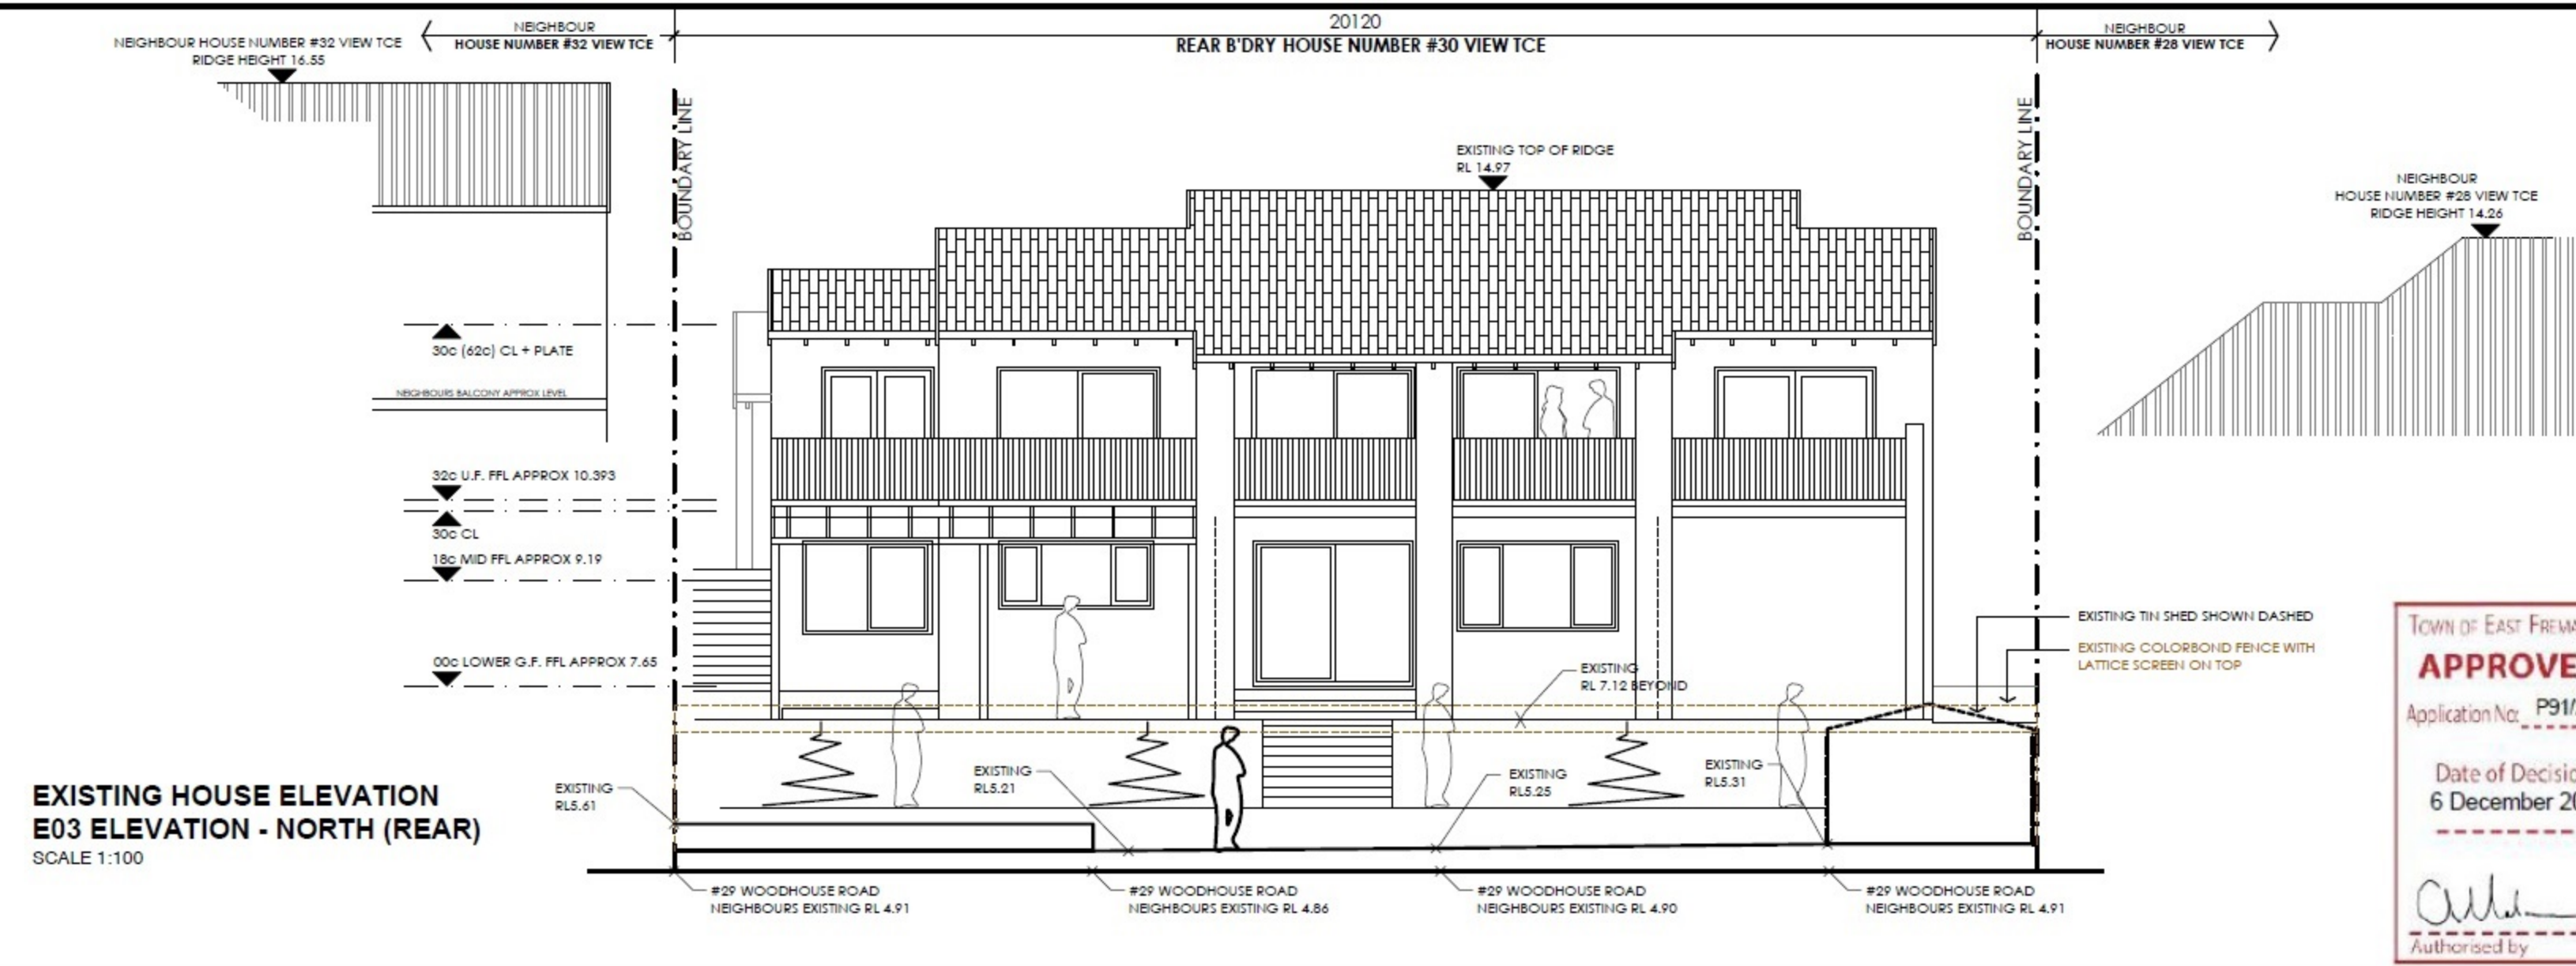

**APPROVED DRAWINGS**

**NEW UPDATED PLAN R36**

**GARAGE AND UPPER FLOOR MOVED SOUTH 6.5m GARAGE SETBACK AND 6.2 UPPER FLOOR SETBACK**

**EXISTING CROSSOVER TO STAY**

**GATE LOCATED FACING SOUTH RATHER THAN EAST**

**APPROVED DRAWINGS**

**NEW UPDATED PLAN R36**

**HIGH WINDOW**

**HIGH WINDOW**

**REMOVED ZIG ZAG**

**GARAGE AND U.F. SETBACK AT 6.5 AND 6.2**

**EXISTING XOVER**

**GATE LOCATION**

SKILLION ROOF

SECOND FLOOR BALCONY BALUSTRADE

SECOND FLOOR BALCONY

SCREEN ON THE EAST

EXISTING XOVER TO STAY

GATE RELOCATED TO FACE STREET

- 3 DEGREE PITCH VERSUS 8 DEGREE
- 2.3M CEILING THIS END
- RIDGE LOWERED
- WALL HEIGHT SLIGHTLY RAISED FOR POSI AND HIGHER GARAGE
- POSI TRUTS TO ALLOW FOR AIR CON
- HIGHER GARAGE FOR 4WD WITH ROOF RACK
- NEW GAMES ROOM HERE

SHEET: A14

SHEET: A14

**REMOVED GARAGE ZIG ZAG WALL**

SECOND FLOOR ADJUSTED

GAMES ROOM WITH SOLID DOOR

HIGH WINDOWS WITH 1714mm SILL HEIGHT TO PREVENT OVERLOOKING

TOWN OF EAST FREMANTLE  
**APPROVED**  
 Application No: P91/22  
 Date of Decision  
 6 December 2022  
 Authorised by