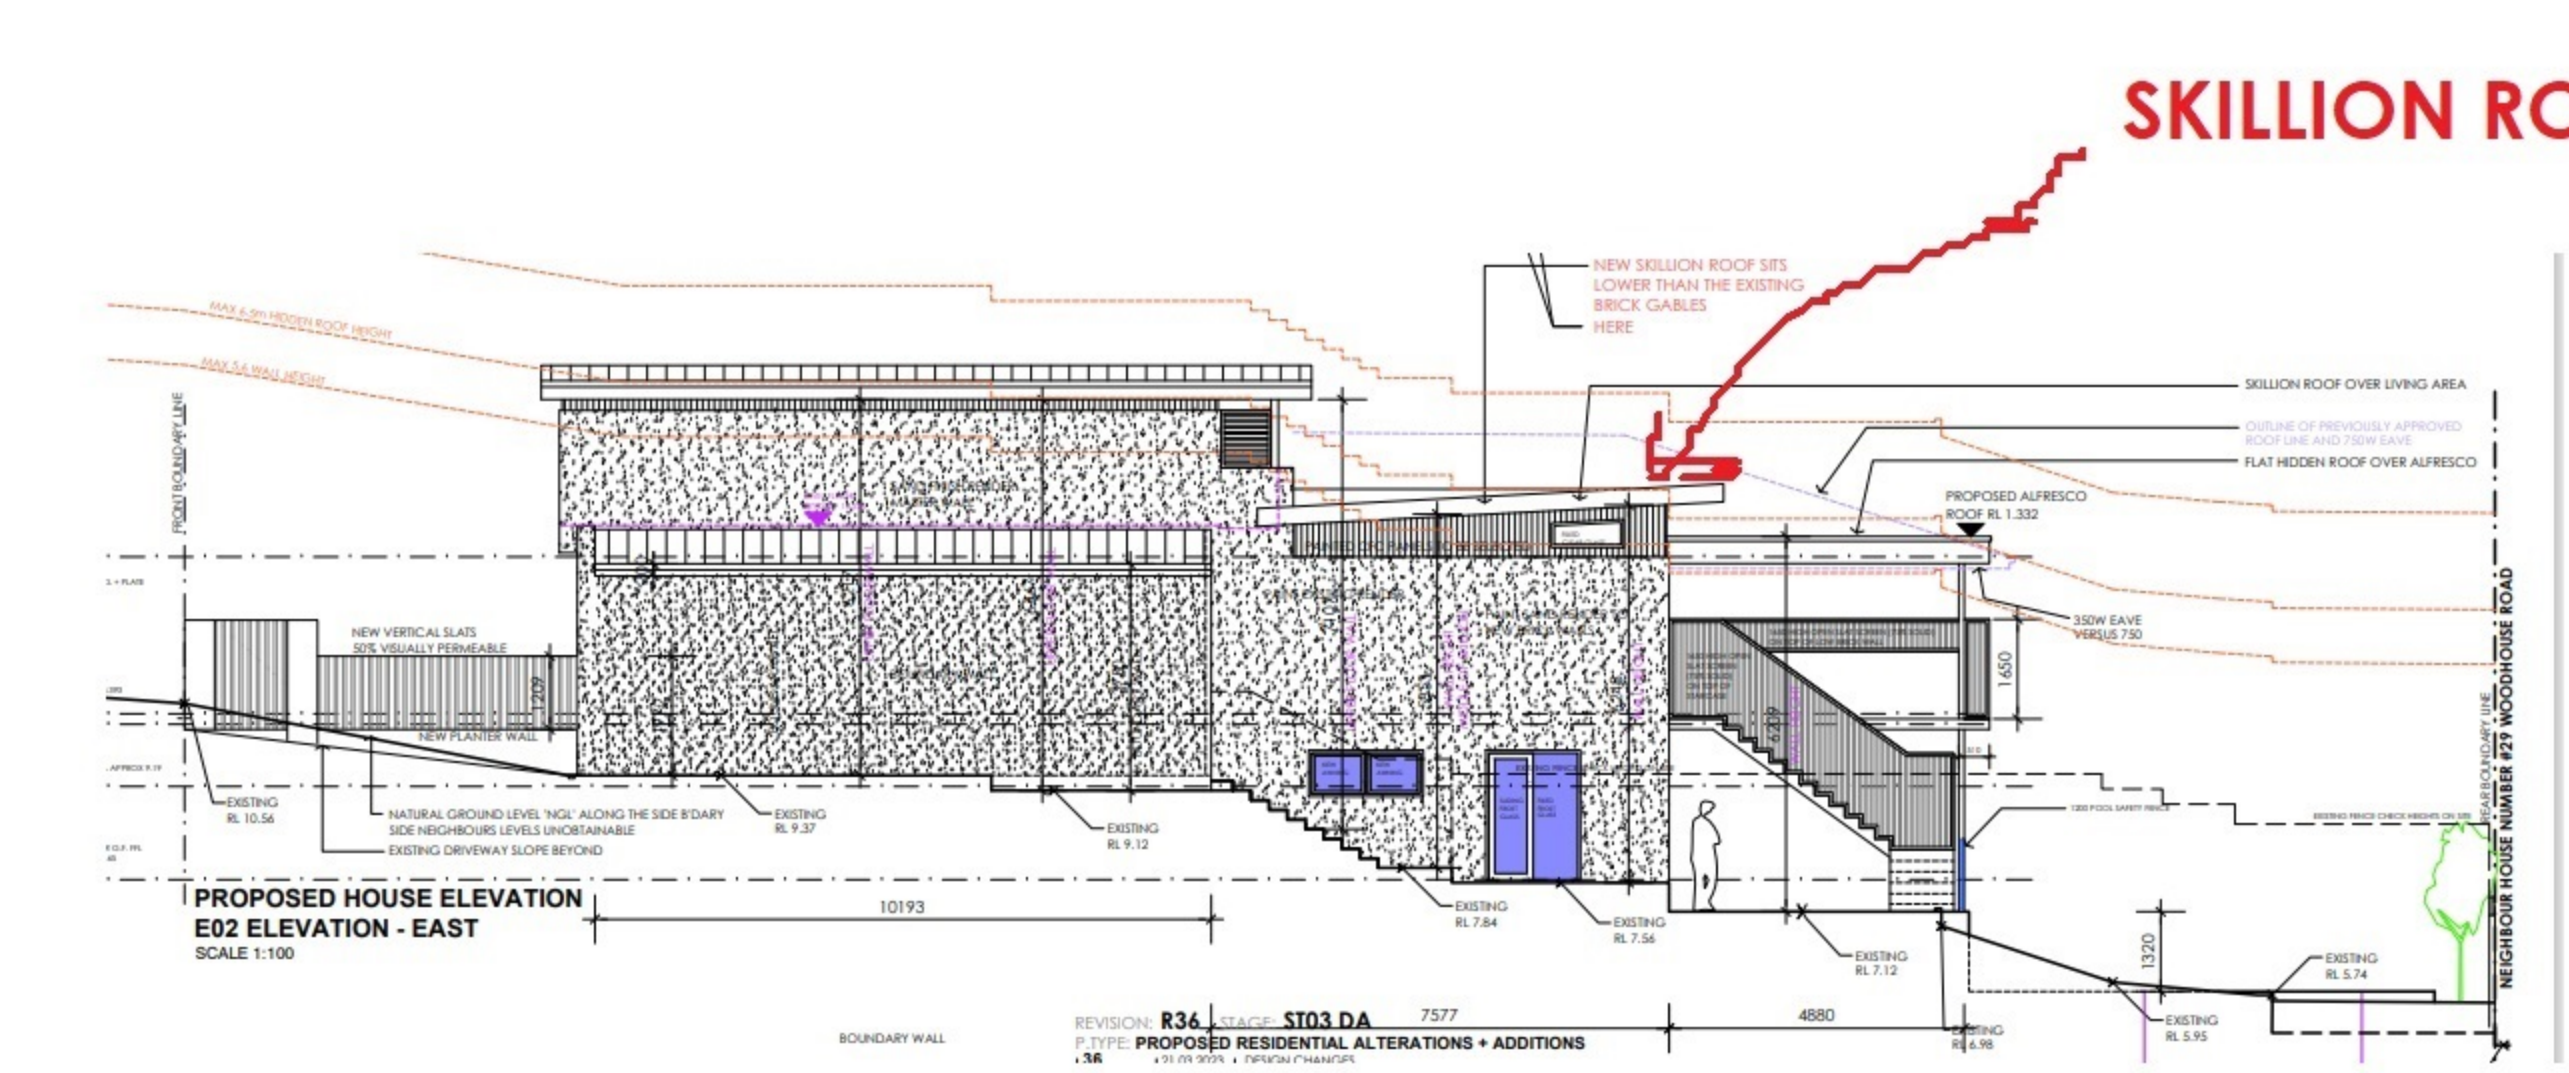

**APPROVED DRAWINGS**

**NEW UPDATED PLAN R36**

**HIGH WINDOW**

**HIGH WINDOW**

**REMOVED ZIG ZAG**

**GARAGE AND U.F. SETBACK AT 6.5 AND 6.2**

**EXISTING XOVER**

**GATE LOCATION**

**NEW GAMES ROOM AT LOWER LEVEL**

CURRENT OVERLOOKING FROM UPPER FLOOR

NEW OVERLOOKING FROM SECOND FLOOR WITHOUT SCREENING AND WITHOUT SKILLION ROOF

SKILLION ROOF WILL BLOCK OFF ANY OVERLOOKING INTO EAST NEIGHBOURS BACKYARD HERE

SKILLION ROOF

SECOND FLOOR BALCONY BALUSTRADE

SECOND FLOOR BALCONY

SCREEN ON THE EAST

EXISTING XOVER TO STAY

GATE RELOCATED TO FACE STREET

- 3 DEGREE PITCH VERSUS 8 DEGREE
- 2.3M CEILING THIS END
- RIDGE LOWERED
- WALL HEIGHT SLIGHTLY RAISED FOR POSI AND HIGHER GARAGE
- POSI TRUTS TO ALLOW FOR AIR CON
- HIGHER GARAGE FOR 4WD WITH ROOF RACK
- NEW GAMES ROOM HERE

SHEET: A14

SHEET: A14

**REMOVED GARAGE ZIG ZAG WALL**

SECOND FLOOR ADJUSTED

GAMES ROOM WITH SOLID DOOR

HIGH WINDOWS WITH 1714mm SILL HEIGHT TO PREVENT OVERLOOKING

TOWN OF EAST FREMANTLE  
**APPROVED**  
 Application No: P91/22  
 Date of Decision  
 6 December 2022  
 Authorised by