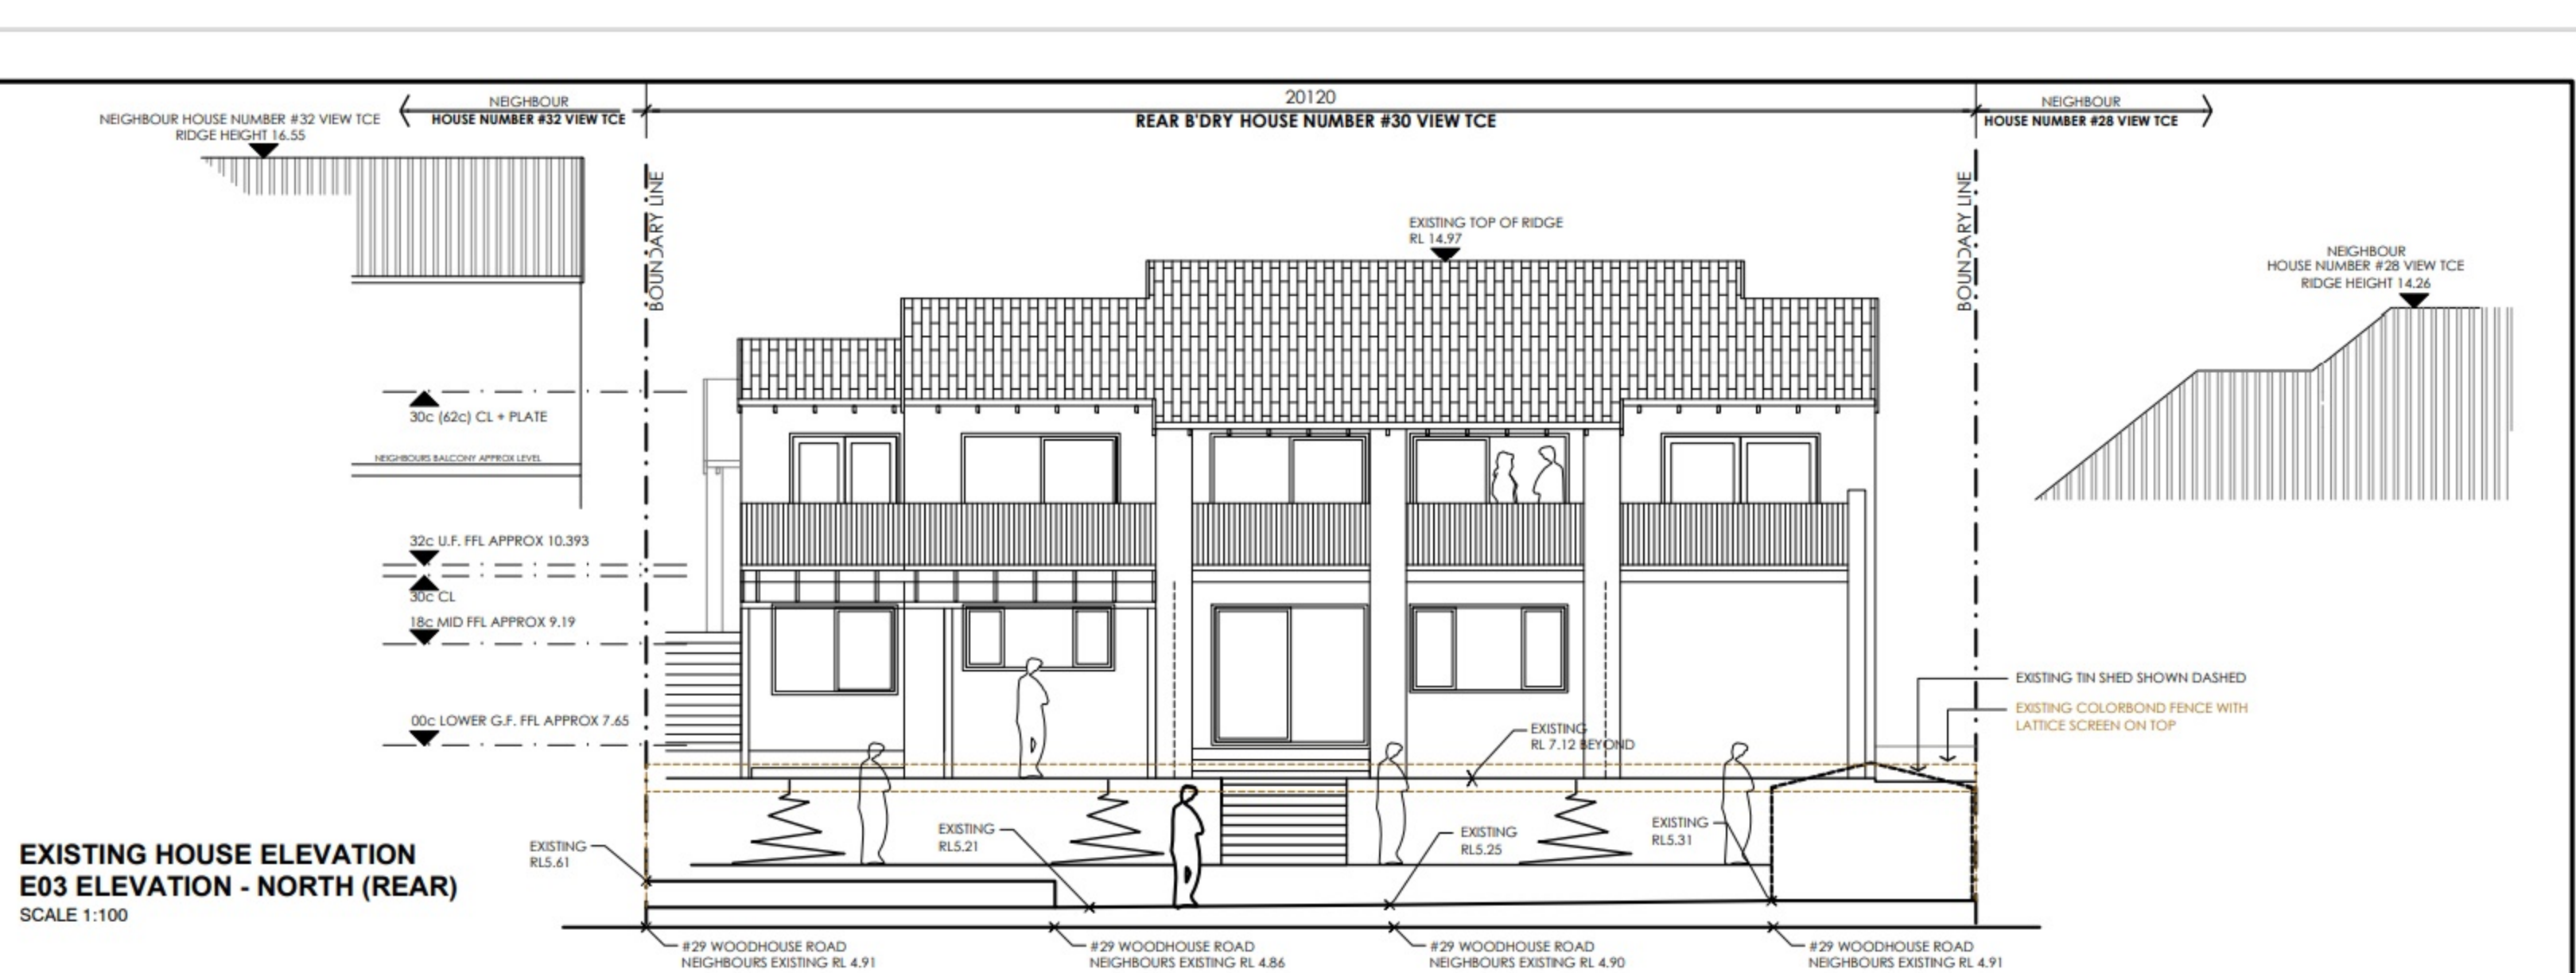

**APPROVED DRAWINGS**

**NEW UPDATED PLAN R36**

**GARAGE AND UPPER FLOOR MOVED SOUTH 6.5m GARAGE SETBACK AND 6.2 UPPER FLOOR SETBACK**

**EXISTING CROSSOVER TO STAY**

**GATE LOCATED FACING SOUTH RATHER THAN EAST**

**APPROVED DRAWINGS**

**NEW UPDATED PLAN R36**

**HIGH WINDOW**

**HIGH WINDOW**

**REMOVED ZIG ZAG**

**GARAGE AND U.F. SETBACK AT 6.5 AND 6.2**

**EXISTING XOVER**

**GATE LOCATION**

SKILLION ROOF

SECOND FLOOR BALCONY BALUSTRADE

SECOND FLOOR BALCONY

SCREEN ON THE EAST

EXISTING XOVER TO STAY

GATE RELOCATED TO FACE STREET

- 3 DEGREE PITCH VERSUS 8 DEGREE
- 2.3M CEILING THIS END
- RIDGE LOWERED
- WALL HEIGHT SLIGHTLY RAISED FOR POSI AND HIGHER GARAGE
- POSI TRUTS TO ALLOW FOR AIR CON
- HIGHER GARAGE FOR 4WD WITH ROOF RACK
- NEW GAMES ROOM HERE

SHEET: A14

SHEET: A14

**REMOVED GARAGE ZIG ZAG WALL**

SECOND FLOOR ADJUSTED

GAMES ROOM WITH SOLID DOOR

HIGH WINDOWS WITH 1714mm SILL HEIGHT TO PREVENT OVERLOOKING

TOWN OF EAST FREMANTLE  
**APPROVED**  
 Application No: P91/22  
 Date of Decision  
 6 December 2022  
 Authorised by