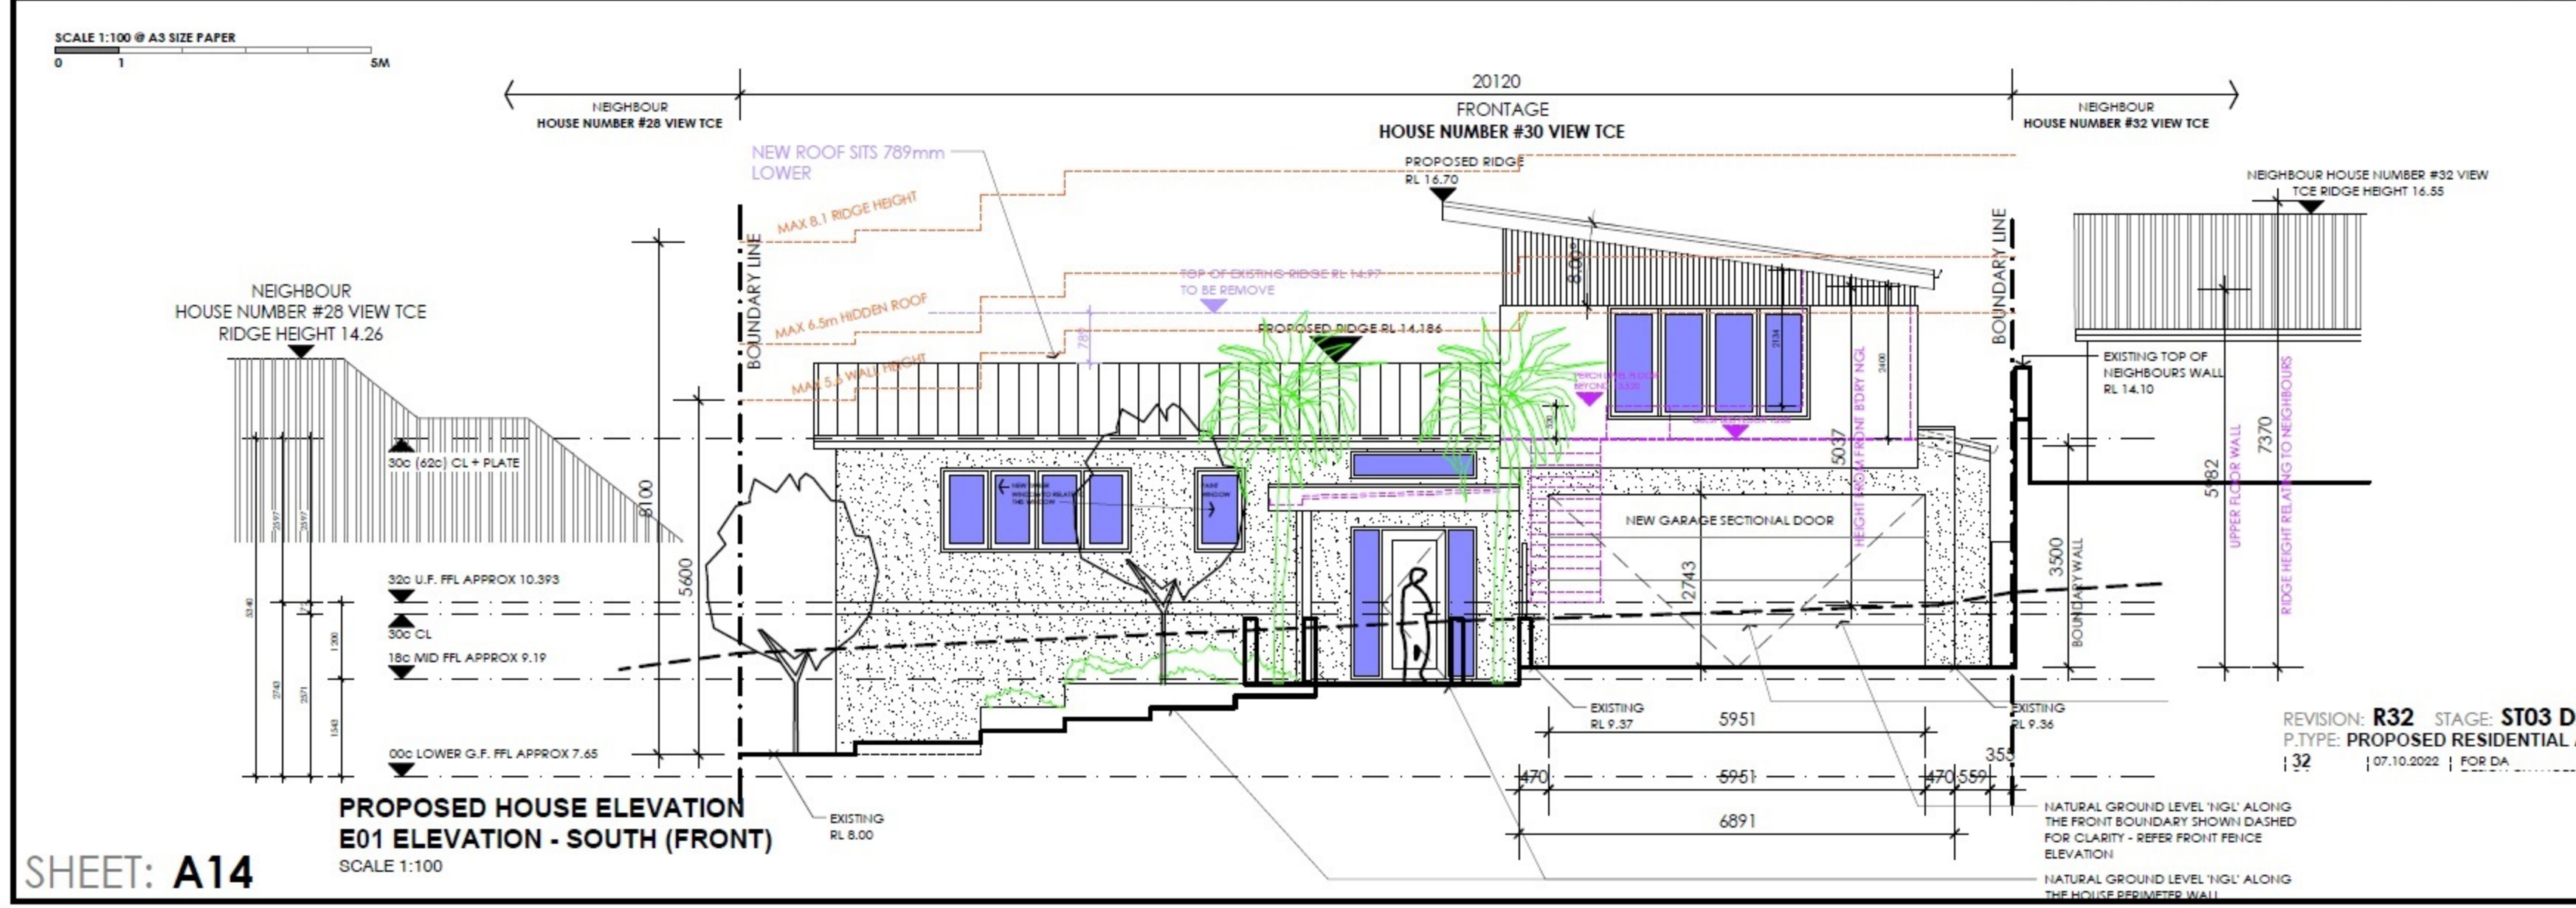

**APPROVED DRAWINGS**

**NEW UPDATED PLAN R36**

**GARAGE AND UPPER FLOOR MOVED SOUTH 6.5m GARAGE SETBACK AND 6.2 UPPER FLOOR SETBACK**

**EXISTING CROSSOVER TO STAY**

**GATE LOCATED FACING SOUTH RATHER THAN EAST**

**APPROVED DRAWINGS**

**NEW UPDATED PLAN R36**

**HIGH WINDOW**

**HIGH WINDOW**

**REMOVED ZIG ZAG**

**GARAGE AND U.F. SETBACK AT 6.5 AND 6.2**

**EXISTING XOVER**

**GATE LOCATION**

SKILLION ROOF

SECOND FLOOR BALCONY BALUSTRADE

SECOND FLOOR BALCONY

SCREEN ON THE EAST

EXISTING XOVER TO STAY

GATE RELOCATED TO FACE STREET

- 3 DEGREE PITCH VERSUS 8 DEGREE
- 2.3M CEILING THIS END
- RIDGE LOWERED
- WALL HEIGHT SLIGHTLY RAISED FOR POSI AND HIGHER GARAGE
- POSI TRUTS TO ALLOW FOR AIR CON
- HIGHER GARAGE FOR 4WD WITH ROOF RACK
- NEW GAMES ROOM HERE

SHEET: A14

SHEET: A14

**REMOVED GARAGE ZIG ZAG WALL**

SECOND FLOOR ADJUSTED

GAMES ROOM WITH SOLID DOOR

HIGH WINDOWS WITH 1714mm SILL HEIGHT TO PREVENT OVERLOOKING

TOWN OF EAST FREMANTLE  
**APPROVED**  
 Application No: P91/22  
 Date of Decision  
 6 December 2022  
 Authorised by