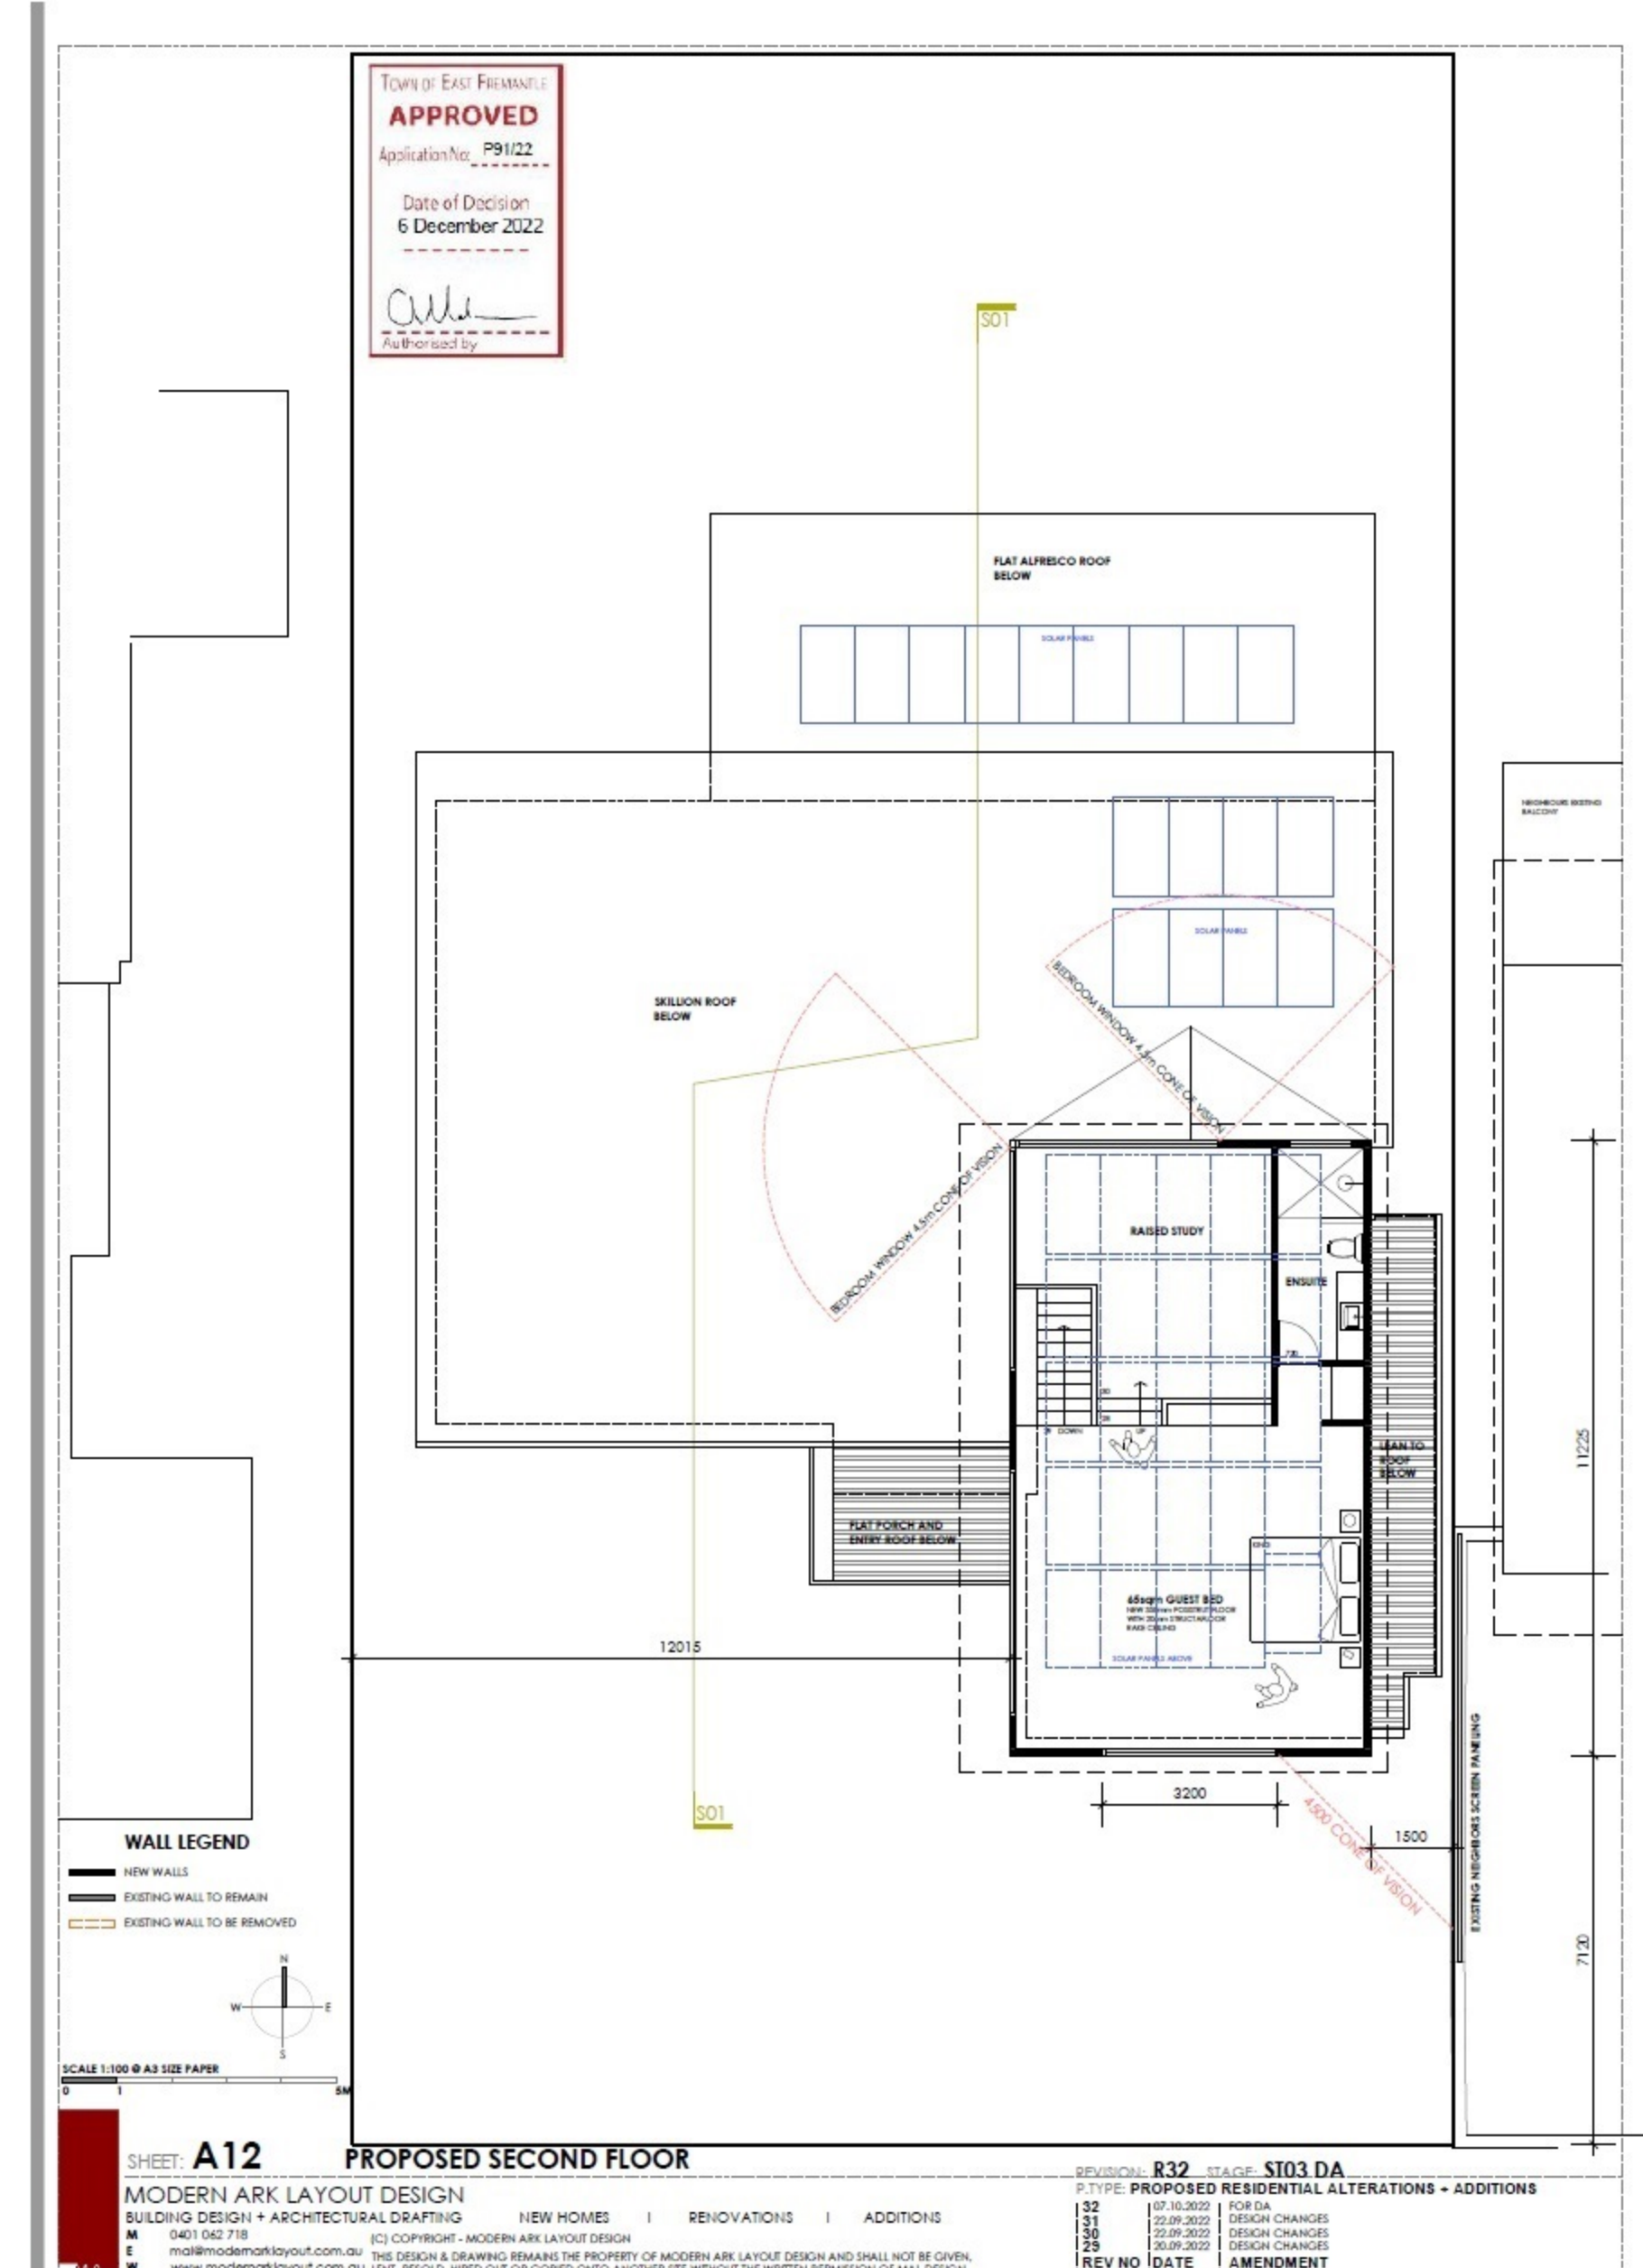

**APPROVED DRAWINGS**

**NEW UPDATED PLAN R36**

**GARAGE AND UPPER FLOOR MOVED SOUTH 6.5m GARAGE SETBACK AND 6.2 UPPER FLOOR SETBACK**

**EXISTING CROSSOVER TO STAY**

**GATE LOCATED FACING SOUTH RATHER THAN EAST**

**NEW GAMES ROOM HERE AT THE LOW LEVEL**

**ADJUSTED HOUSE AND PLANNING INFO SQM**

**APPROVED DRAWINGS**

**NEW UPDATED PLAN R36**

**BATHROOM NOW CHANGED TO LAUNDRY**

**LAUNDRY IS NOW A BEDROOM WITH A HIGH WINDOW TO PREVENT OVERLOOKING**

**APPROVED DRAWINGS**

**NEW UPDATED PLAN R36**

**HIGH WINDOW**

**HIGH WINDOW**

**REMOVED ZIG ZAG**

**GARAGE AND U.F. SETBACK AT 6.5 AND 6.2**

**EXISTING XOVER**

**GATE LOCATION**

**NEW GAMES ROOM AT LOWER LEVEL**

CURRENT OVERLOOKING FROM UPPER FLOOR

NEW OVERLOOKING FROM SECOND FLOOR WITHOUT SCREENING AND WITHOUT SKILLION ROOF

SKILLION ROOF WILL BLOCK OFF ANY OVERLOOKING INTO EAST NEIGHBOURS BACKYARD HERE