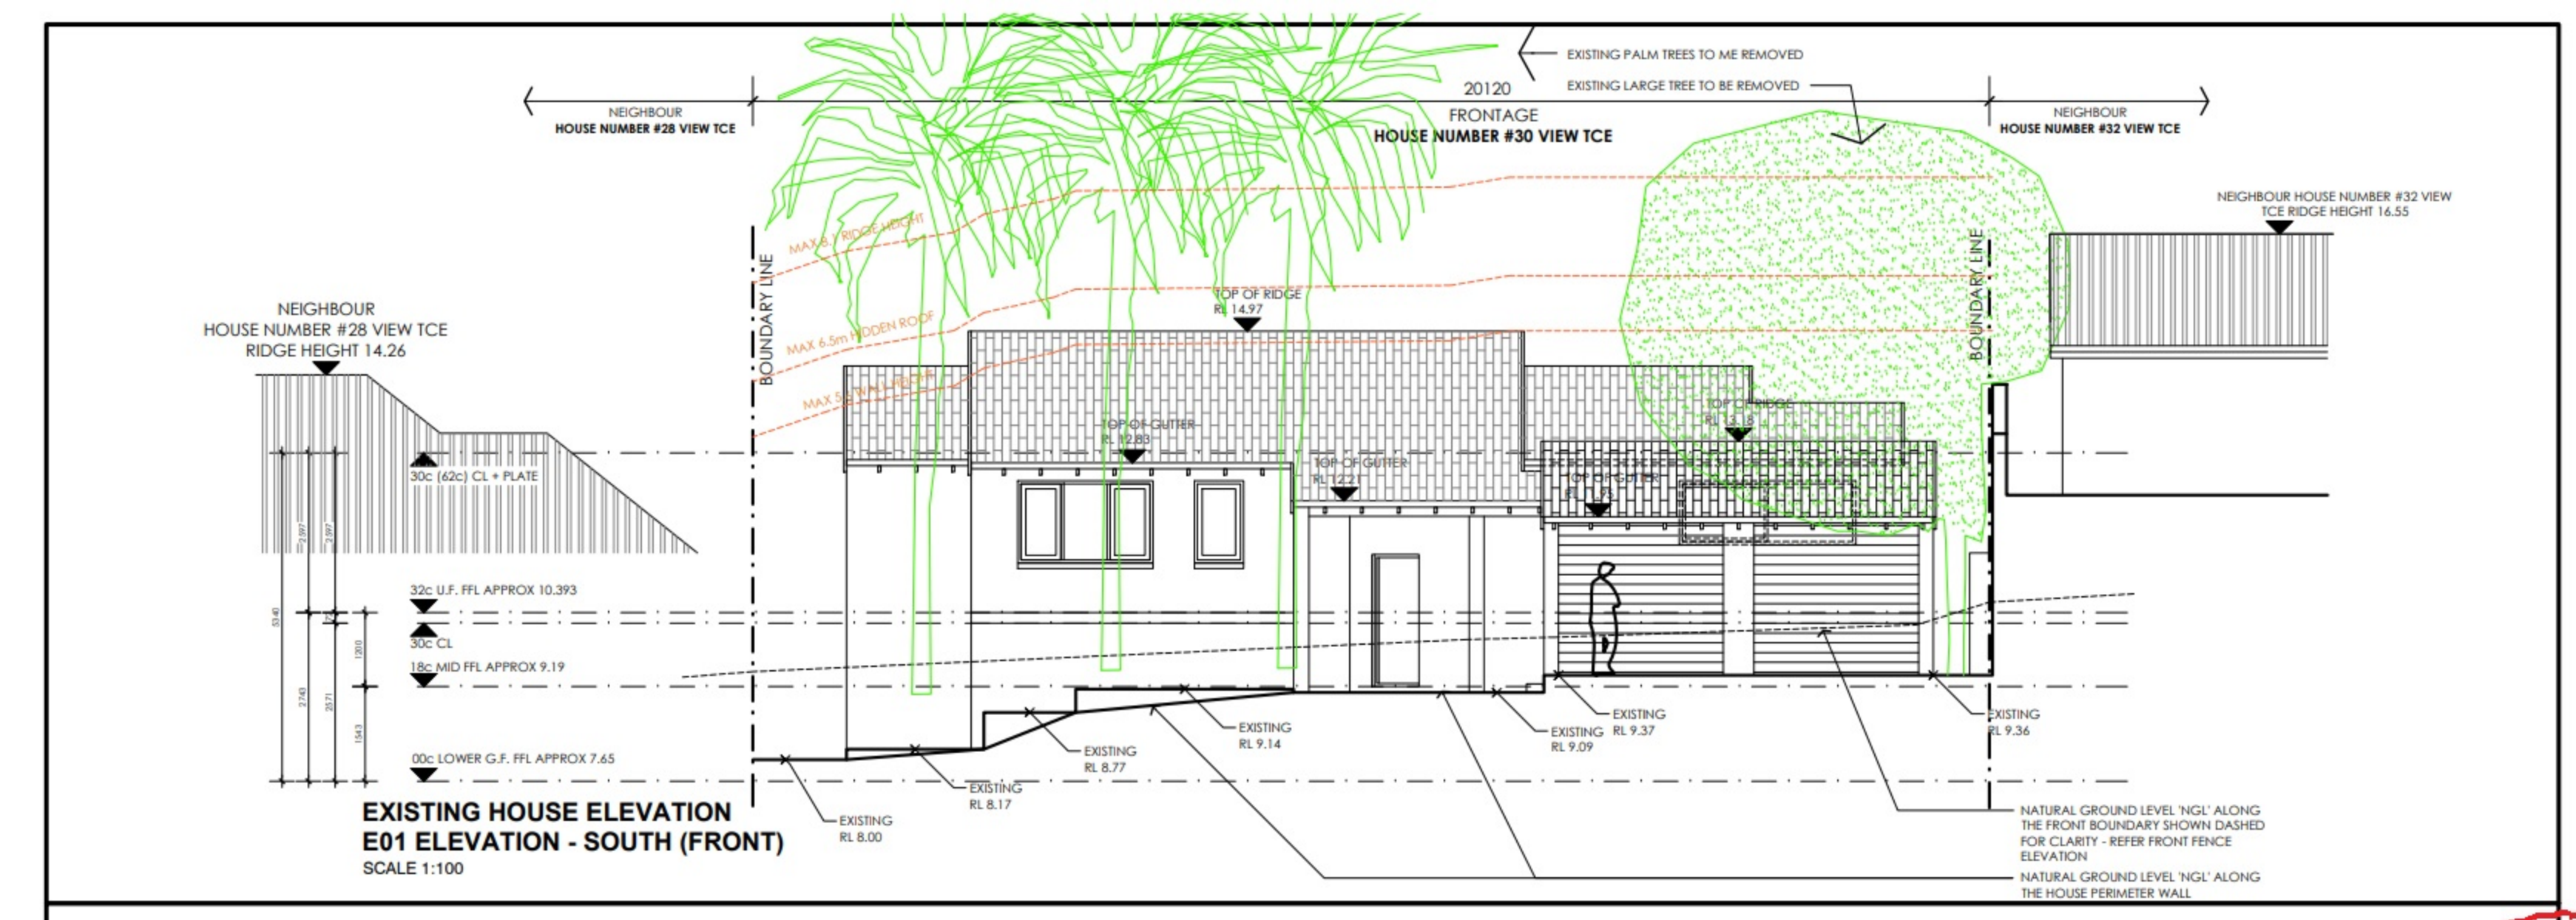

**APPROVED DRAWINGS**

**NEW UPDATED PLAN R36**

**GARAGE AND UPPER FLOOR MOVED SOUTH 6.5m GARAGE SETBACK AND 6.2 UPPER FLOOR SETBACK**

**EXISTING CROSSOVER TO STAY**

**GATE LOCATED FACING SOUTH RATHER THAN EAST**

**APPROVED DRAWINGS**

**NEW UPDATED PLAN R36**

**HIGH WINDOW**

**HIGH WINDOW**

**REMOVED ZIG ZAG**

**GARAGE AND U.F. SETBACK AT 6.5 AND 6.2**

**EXISTING XOVER**

**GATE LOCATION**

SKILLION ROOF

SECOND FLOOR BALCONY BALUSTRADE

SECOND FLOOR BALCONY

SCREEN ON THE EAST

EXISTING XOVER TO STAY

GATE RELOCATED TO FACE STREET

- 3 DEGREE PITCH VERSUS 8 DEGREE
- 2.3M CEILING THIS END
- RIDGE LOWERED
- WALL HEIGHT SLIGHTLY RAISED FOR POSI AND HIGHER GARAGE
- POSI TRUTS TO ALLOW FOR AIR CON
- HIGHER GARAGE FOR 4WD WITH ROOF RACK
- NEW GAMES ROOM HERE

SHEET: A14

SHEET: A14

**REMOVED GARAGE ZIG ZAG WALL**

SECOND FLOOR ADJUSTED

GAMES ROOM WITH SOLID DOOR

HIGH WINDOWS WITH 1714mm SILL HEIGHT TO PREVENT OVERLOOKING

TOWN OF EAST FREMANTLE  
**APPROVED**  
 Application No: P91/22  
 Date of Decision  
 6 December 2022  
 Authorised by