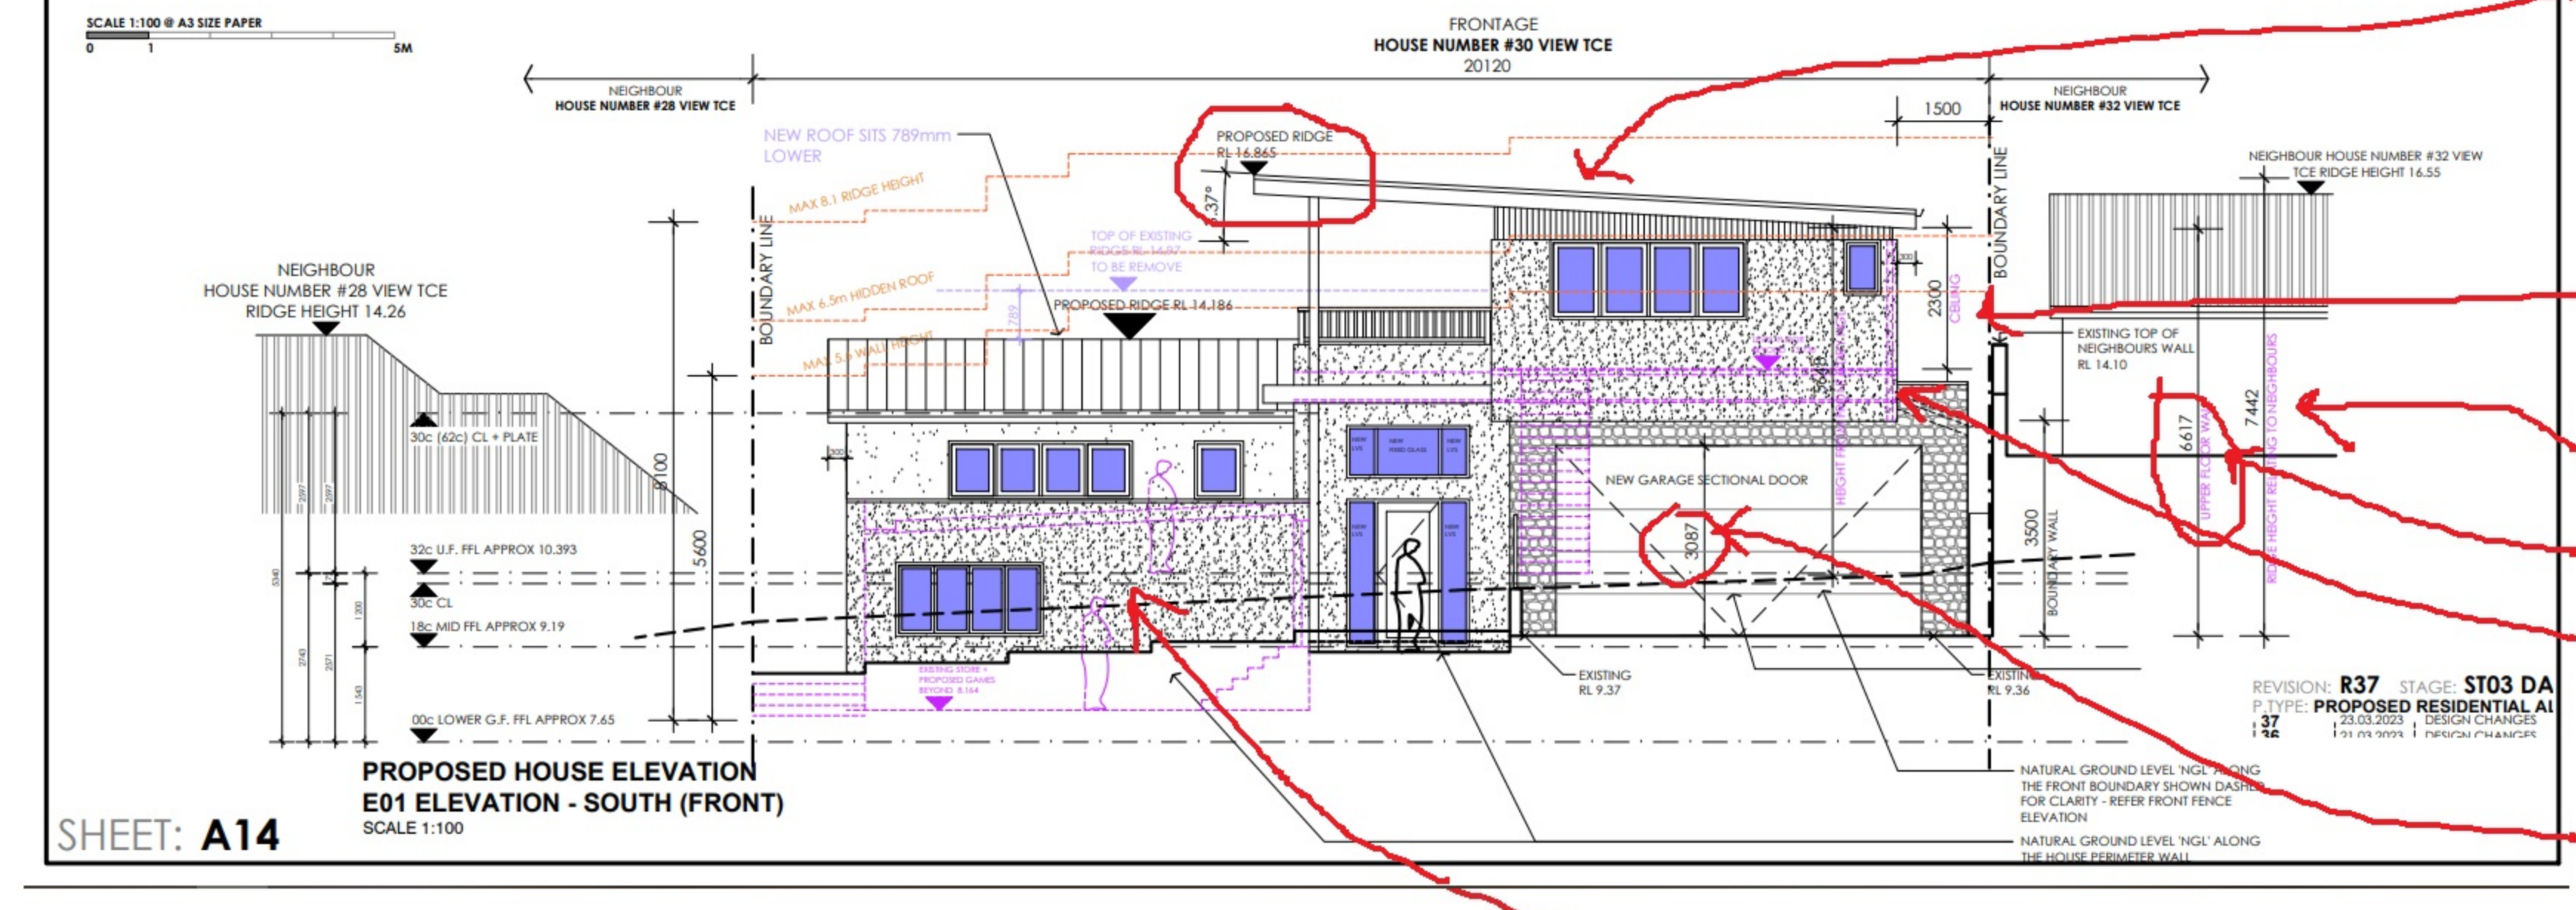

**APPROVED DRAWINGS**

**NEW UPDATED PLAN R36**

**GARAGE AND UPPER FLOOR MOVED SOUTH 6.5m GARAGE SETBACK AND 6.2 UPPER FLOOR SETBACK**

**EXISTING CROSSOVER TO STAY**

**GATE LOCATED FACING SOUTH RATHER THAN EAST**

**APPROVED DRAWINGS**

**NEW UPDATED PLAN R36**

**HIGH WINDOW**

**HIGH WINDOW**

**REMOVED ZIG ZAG**

**GARAGE AND U.F. SETBACK AT 6.5 AND 6.2**

**EXISTING XOVER**

**GATE LOCATION**

SKILLION ROOF

SECOND FLOOR BALCONY BALUSTRADE

SECOND FLOOR BALCONY

SCREEN ON THE EAST

EXISTING XOVER TO STAY

GATE RELOCATED TO FACE STREET

- 3 DEGREE PITCH VERSUS 8 DEGREE
- 2.3M CEILING THIS END
- RIDGE LOWERED
- WALL HEIGHT SLIGHTLY RAISED FOR POSI AND HIGHER GARAGE
- POSI TRUTS TO ALLOW FOR AIR CON
- HIGHER GARAGE FOR 4WD WITH ROOF RACK
- NEW GAMES ROOM HERE

SHEET: A14

SHEET: A14

**REMOVED GARAGE ZIG ZAG WALL**

SECOND FLOOR ADJUSTED

GAMES ROOM WITH SOLID DOOR

HIGH WINDOWS WITH 1714mm SILL HEIGHT TO PREVENT OVERLOOKING

TOWN OF EAST FREMANTLE  
**APPROVED**  
 Application No: P91/22  
 Date of Decision  
 6 December 2022  
 Authorised by