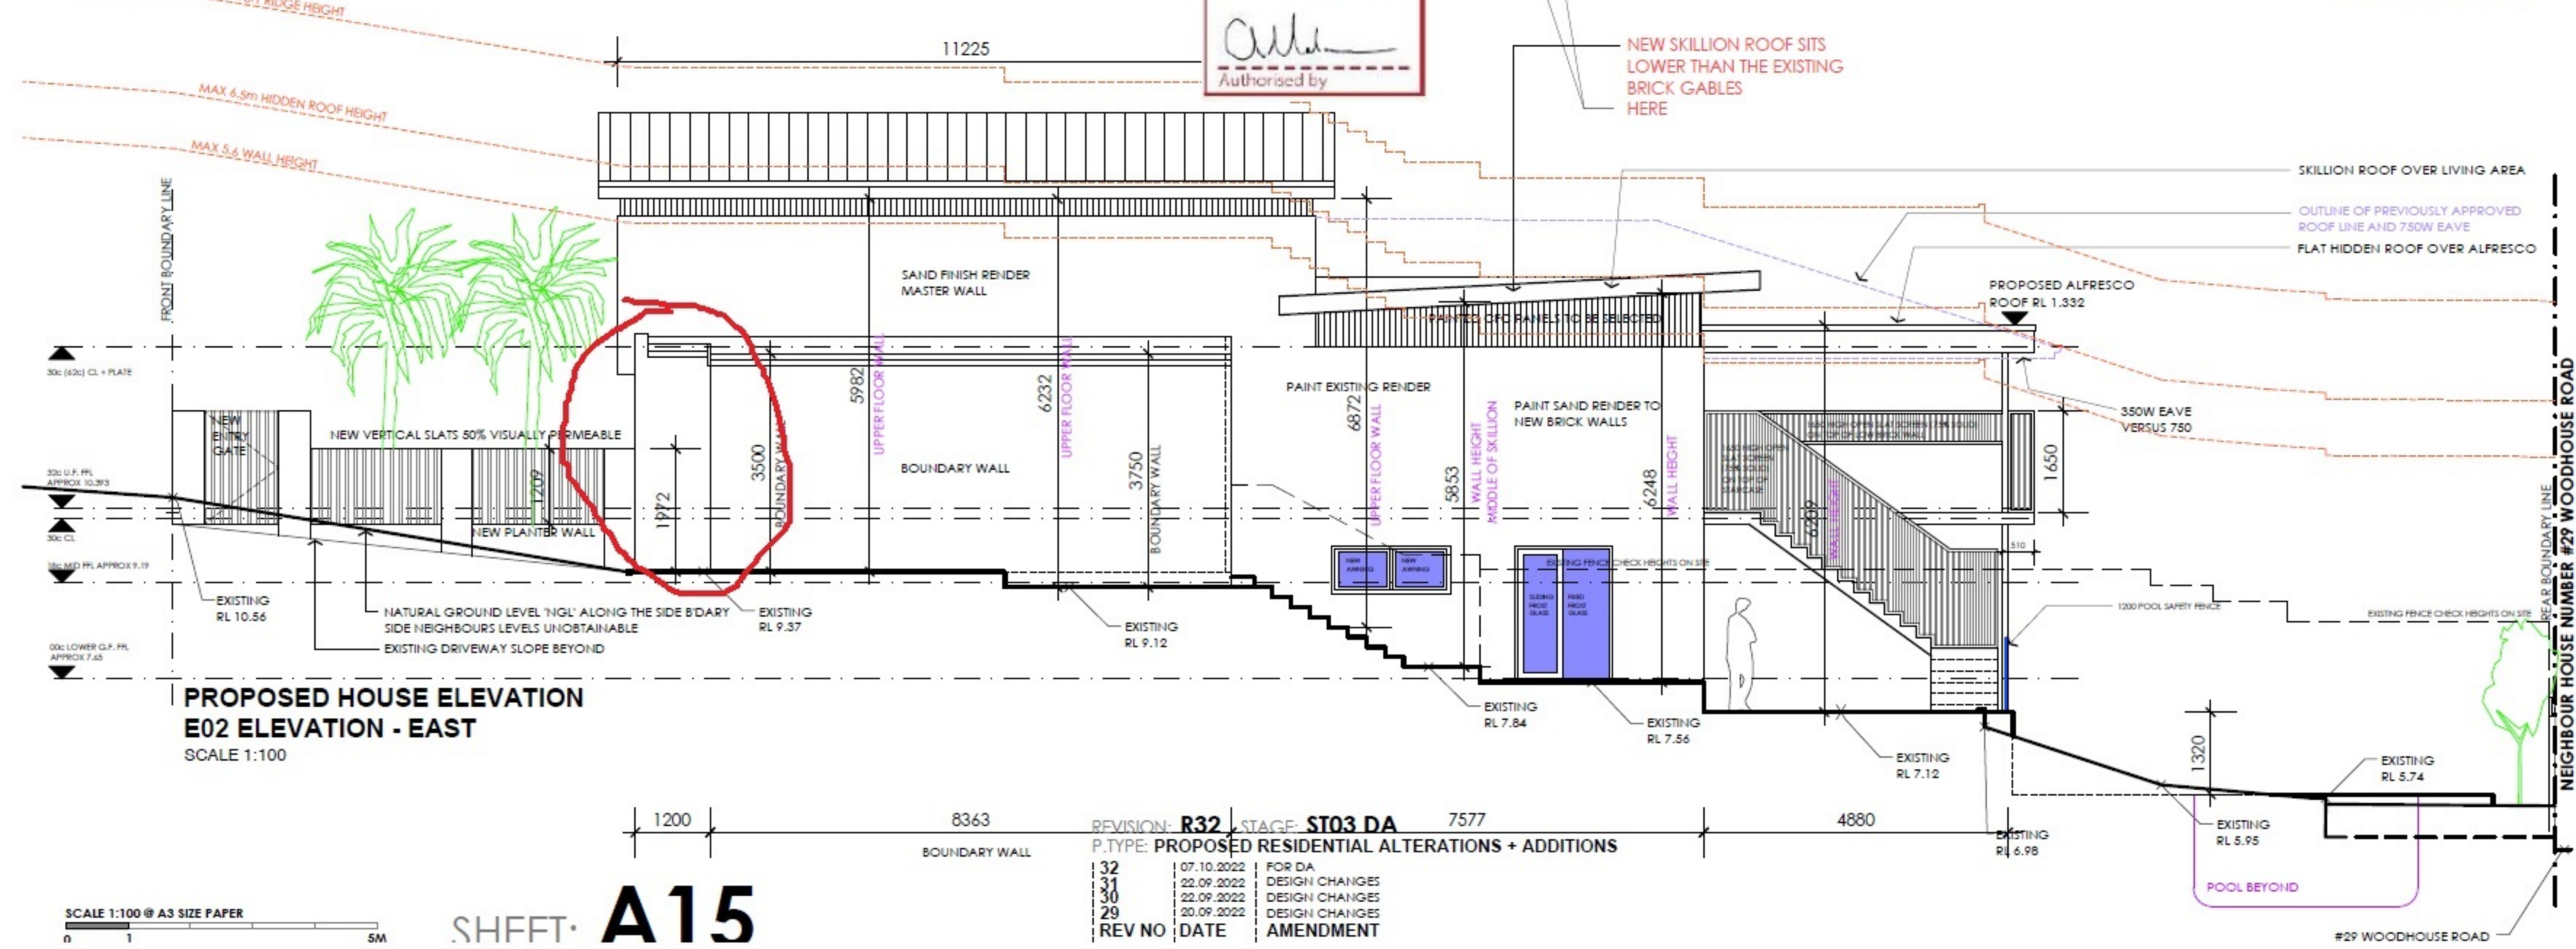

**APPROVED DRAWINGS**

**NEW UPDATED PLAN R36**

**GARAGE AND UPPER FLOOR MOVED SOUTH 6.5m GARAGE SETBACK AND 6.2 UPPER FLOOR SETBACK**

**EXISTING CROSSOVER TO STAY**

**GATE LOCATED FACING SOUTH RATHER THAN EAST**

**APPROVED DRAWINGS**

**NEW UPDATED PLAN R36**

**HIGH WINDOW**

**HIGH WINDOW**

**REMOVED ZIG ZAG**

**GARAGE AND U.F. SETBACK AT 6.5 AND 6.2**

**EXISTING XOVER**

**GATE LOCATION**

SKILLION ROOF

SECOND FLOOR BALCONY BALUSTRADE

SECOND FLOOR BALCONY

SCREEN ON THE EAST

EXISTING XOVER TO STAY

GATE RELOCATED TO FACE STREET

- 3 DEGREE PITCH VERSUS 8 DEGREE
- 2.3M CEILING THIS END
- RIDGE LOWERED
- WALL HEIGHT SLIGHTLY RAISED FOR POSI AND HIGHER GARAGE
- POSI TRUTS TO ALLOW FOR AIR CON
- HIGHER GARAGE FOR 4WD WITH ROOF RACK
- NEW GAMES ROOM HERE

SHEET: A14

SHEET: A14

**REMOVED GARAGE ZIG ZAG WALL**

SECOND FLOOR ADJUSTED

GAMES ROOM WITH SOLID DOOR

HIGH WINDOWS WITH 1714mm SILL HEIGHT TO PREVENT OVERLOOKING

TOWN OF EAST FREMANTLE  
**APPROVED**  
 Application No: P91/22  
 Date of Decision  
 6 December 2022  
 Authorised by