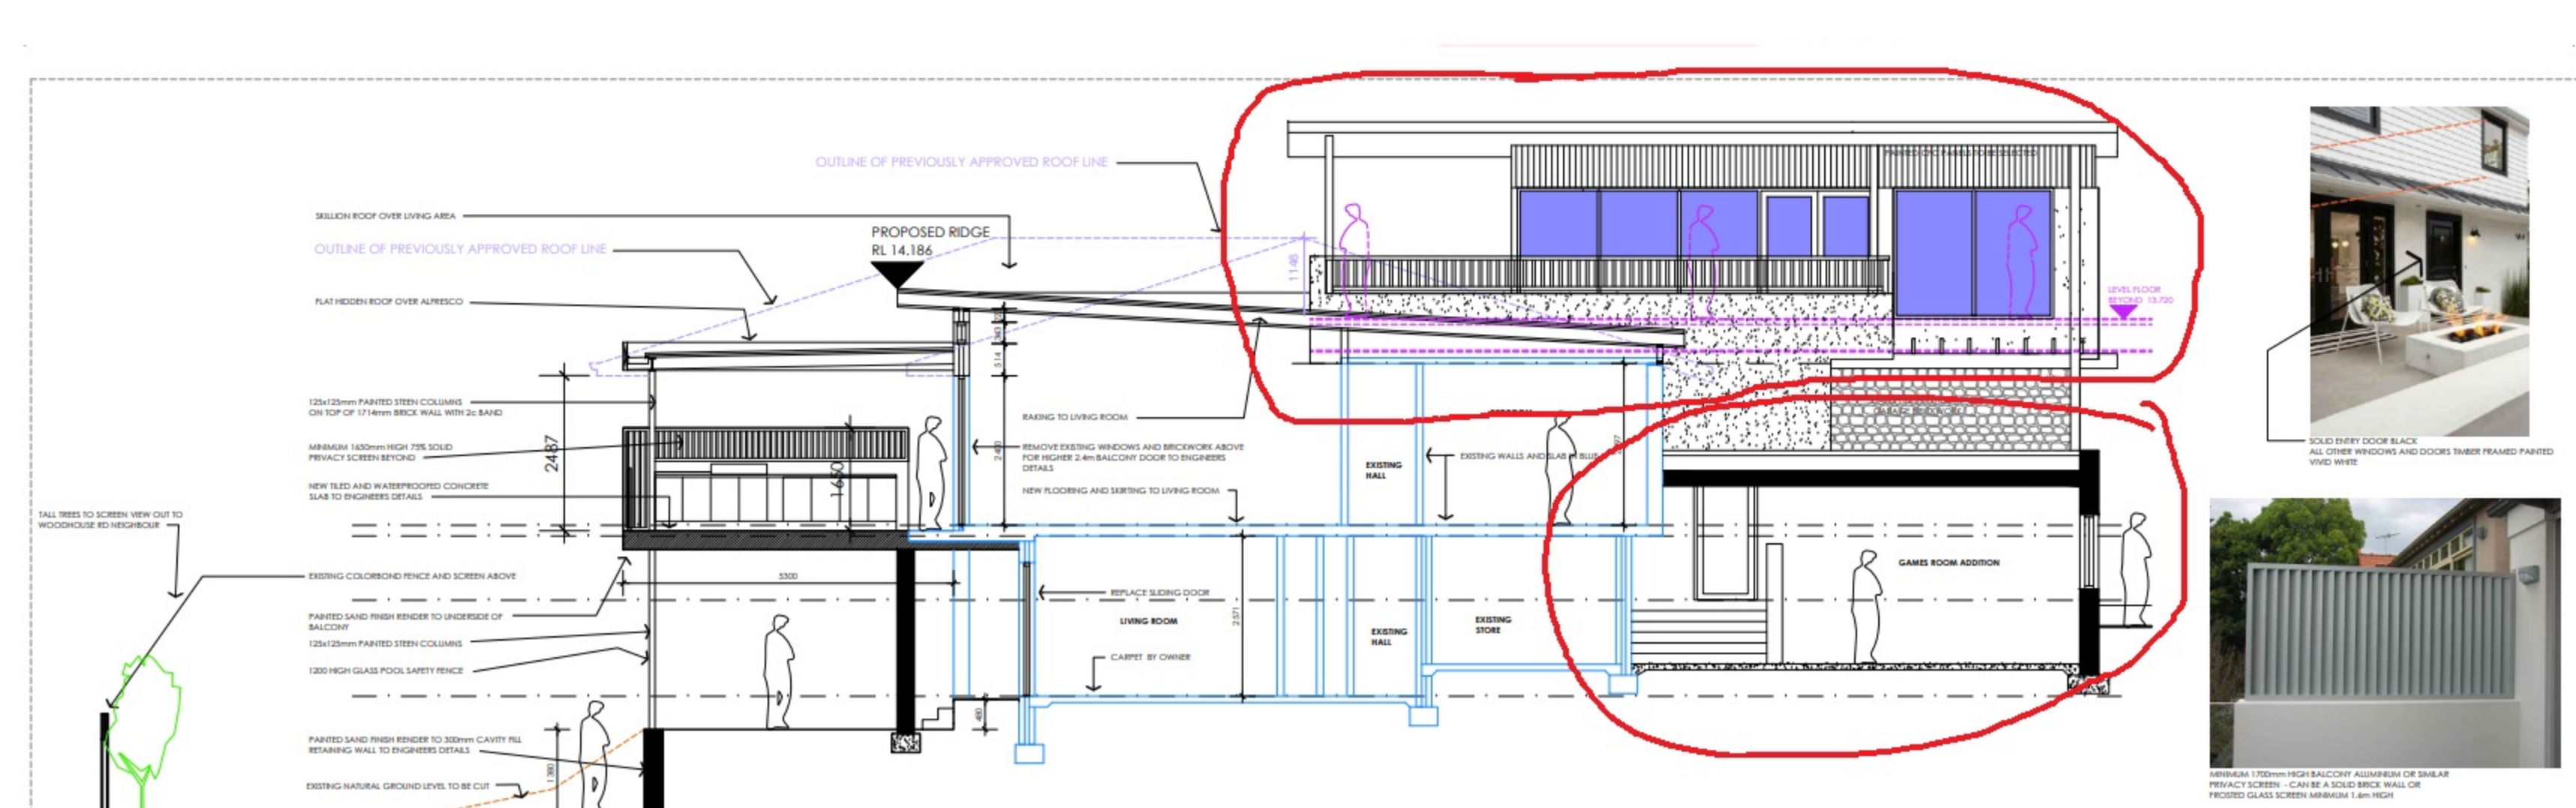

CUSTOM ORB® | Lysaght
lysaght.com

CLASSIC colour range

CLASSIC CREAM® SA 1-032 BGA + H	PARFUMANT® SA 1-032 BGA + H	SHALE GREY® SA 1-032 BGA + H	DUNE® SA 1-032 BGA + H	COVE® SA 1-032 BGA + H
PALE EUCALYPT® SA 1-032 BGA + H	WINDLASS GREY® SA 1-032 BGA + H	WINDLASS GREY® SA 1-032 BGA + H	WINDLASS GREY® SA 1-032 BGA + H	WINDLASS GREY® SA 1-032 BGA + H
DEEP OCEAN® SA 1-032 BGA + H	COFFEE GREEN® SA 1-032 BGA + H	WALLACE® SA 1-032 BGA + H	JERRY® SA 1-032 BGA + H	BARLEY® SA 1-032 BGA + H
FRUITS® SA 1-032 BGA + H	ROSEMARY® SA 1-032 BGA + H	TERRAZZO® SA 1-032 BGA + H	INDUSTRIAL® SA 1-032 BGA + H	

CONTEMPORARY colour range

SUNSET® SA 1-032 BGA + H	EVENING HAZE® SA 1-032 BGA + H