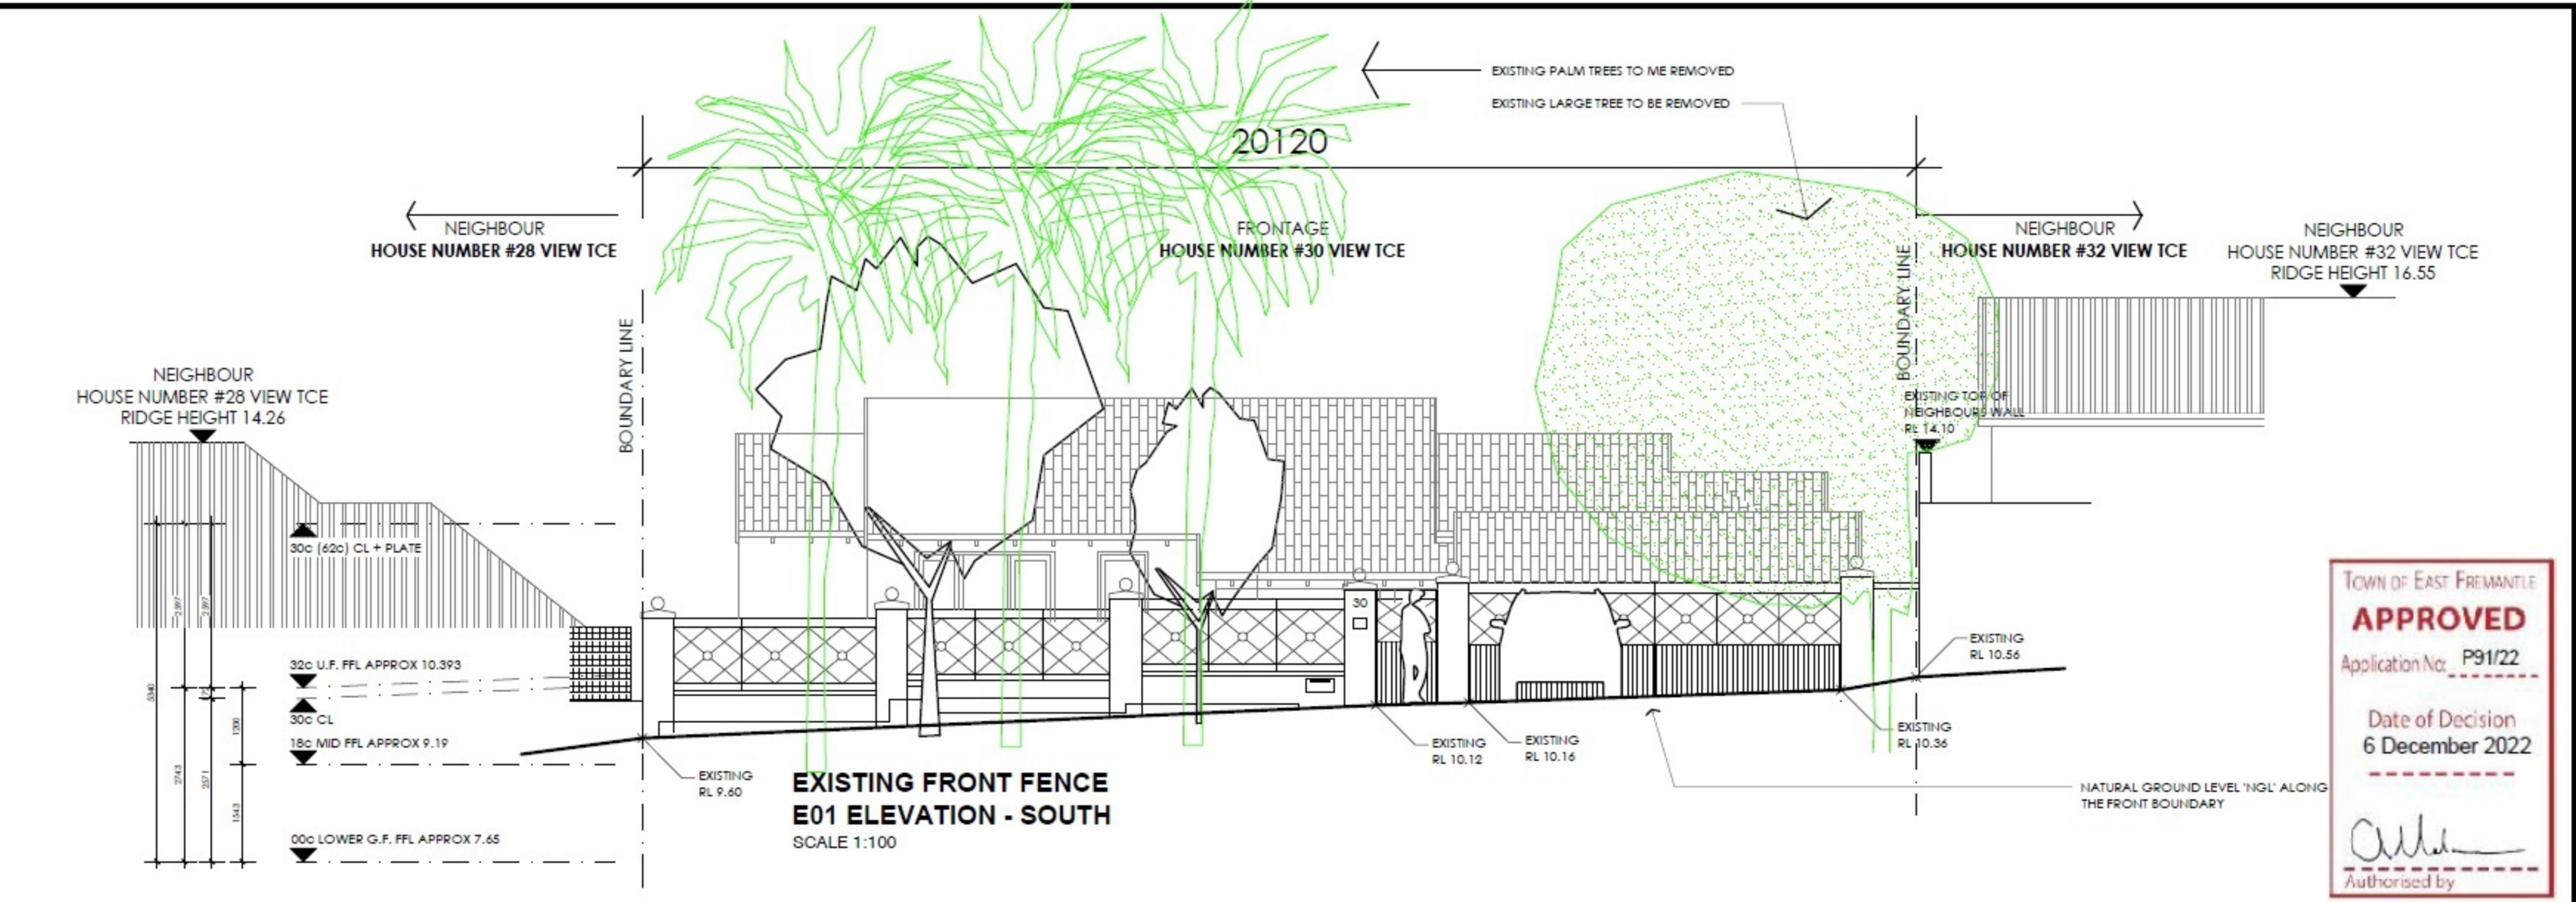

**APPROVED DRAWINGS**

**NEW UPDATED PLAN R36**

**GARAGE AND UPPER FLOOR MOVED SOUTH 6.5m GARAGE SETBACK AND 6.2 UPPER FLOOR SETBACK**

**EXISTING CROSSOVER TO STAY**

**GATE LOCATED FACING SOUTH RATHER THAN EAST**

**APPROVED DRAWINGS**

**NEW UPDATED PLAN R36**

**HIGH WINDOW**

**HIGH WINDOW**

**REMOVED ZIG ZAG**

**GARAGE AND U.F. SETBACK AT 6.5 AND 6.2**

**EXISTING XOVER**

**GATE LOCATION**

**NEW GAMES ROOM AT LOWER LEVEL**

CURRENT OVERLOOKING FROM UPPER FLOOR

NEW OVERLOOKING FROM SECOND FLOOR WITHOUT SCREENING AND WITHOUT SKILLION ROOF

SKILLION ROOF WILL BLOCK OFF ANY OVERLOOKING INTO EAST NEIGHBOURS BACKYARD HERE

SKILLION ROOF

SECOND FLOOR BALCONY BALUSTRADE

SECOND FLOOR BALCONY

SCREEN ON THE EAST

EXISTING XOVER TO STAY

GATE RELOCATED TO FACE STREET

- 3 DEGREE PITCH VERSUS 8 DEGREE
- 2.3M CEILING THIS END
- RIDGE LOWERED
- WALL HEIGHT SLIGHTLY RAISED FOR POSI AND HIGHER GARAGE
- POSI TRUTS TO ALLOW FOR AIR CON
- HIGHER GARAGE FOR 4WD WITH ROOF RACK
- NEW GAMES ROOM HERE