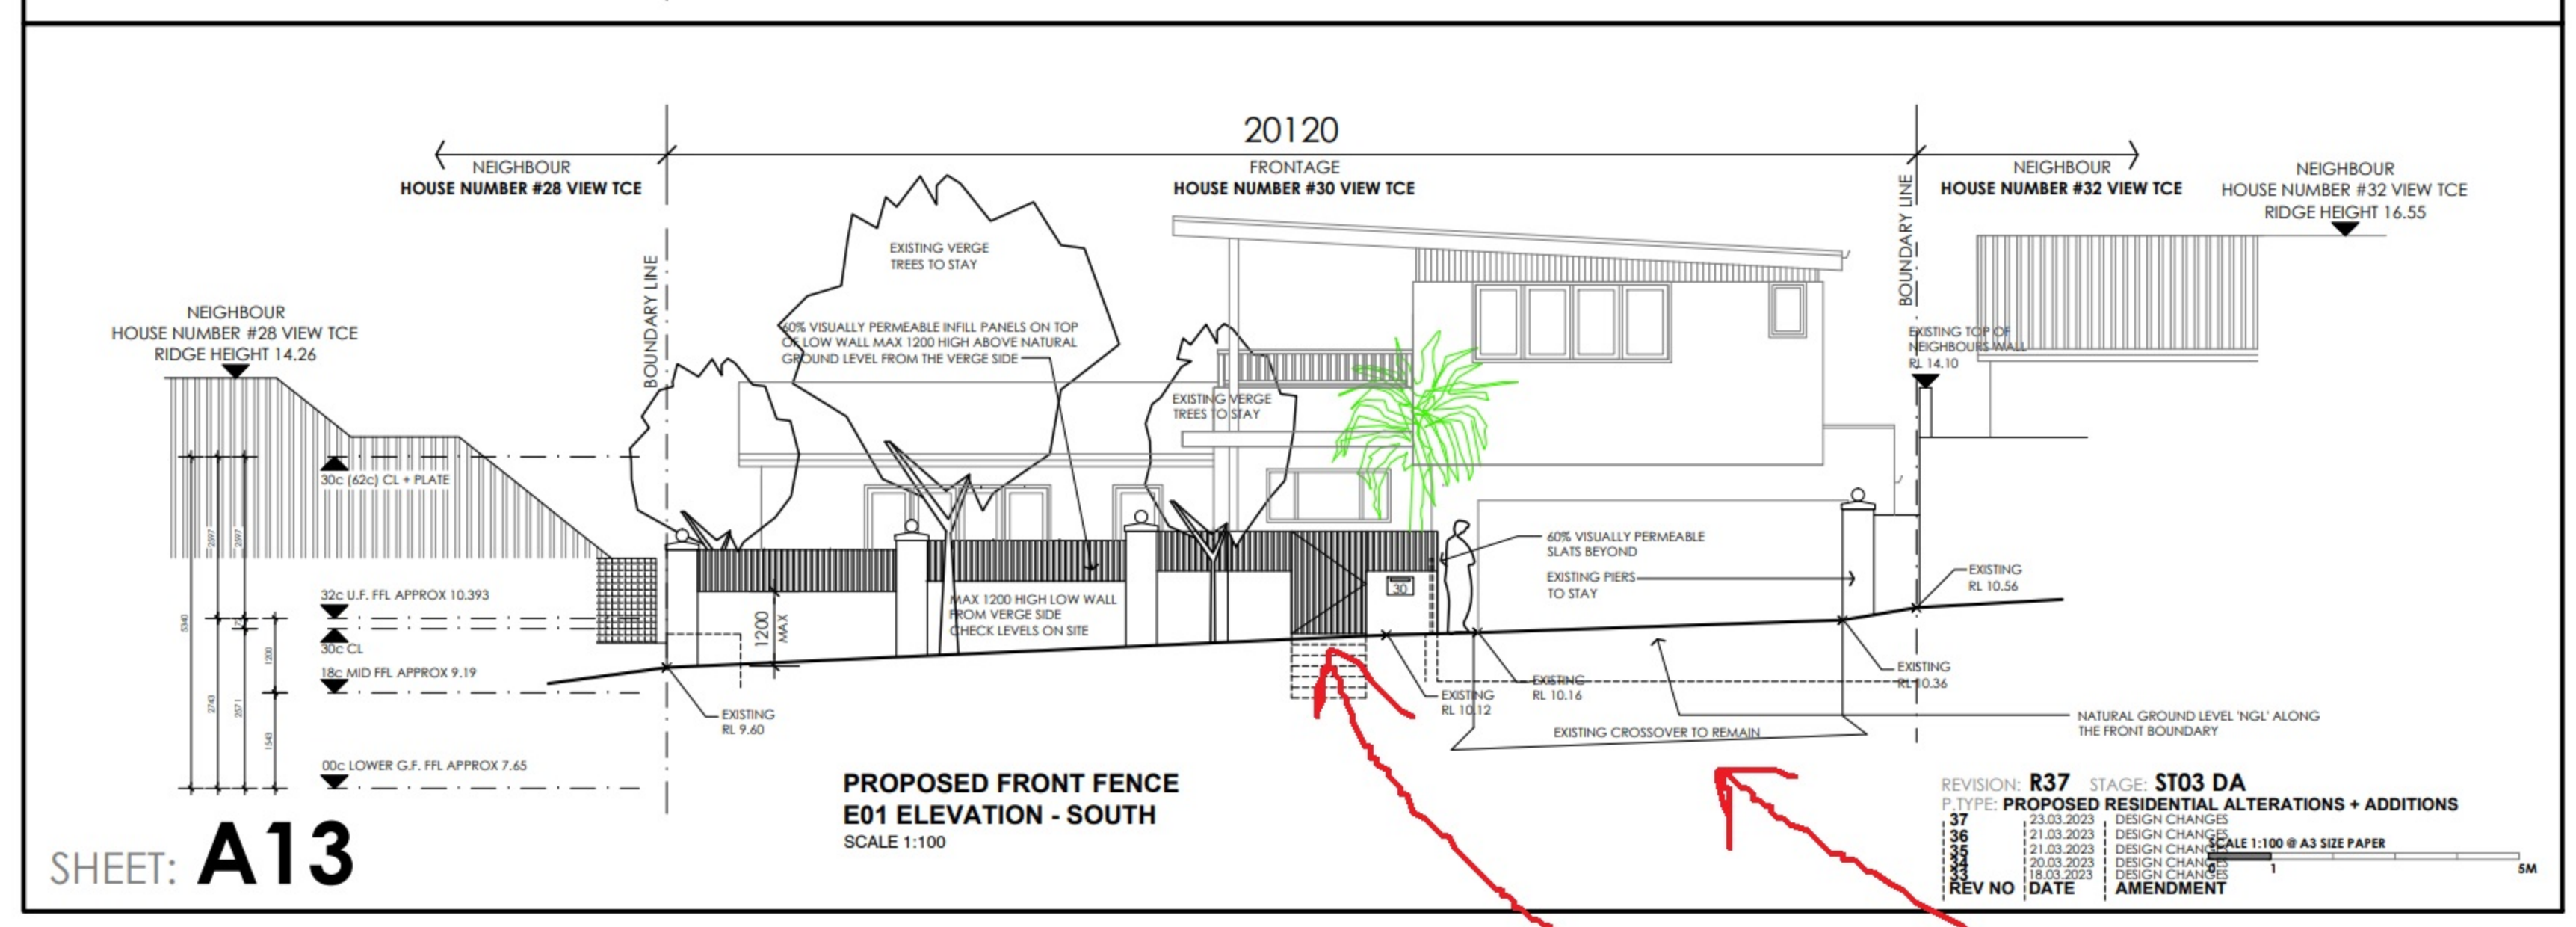

EXISTING XOVER TO STAY

GATE RELOCATED TO FACE STREET