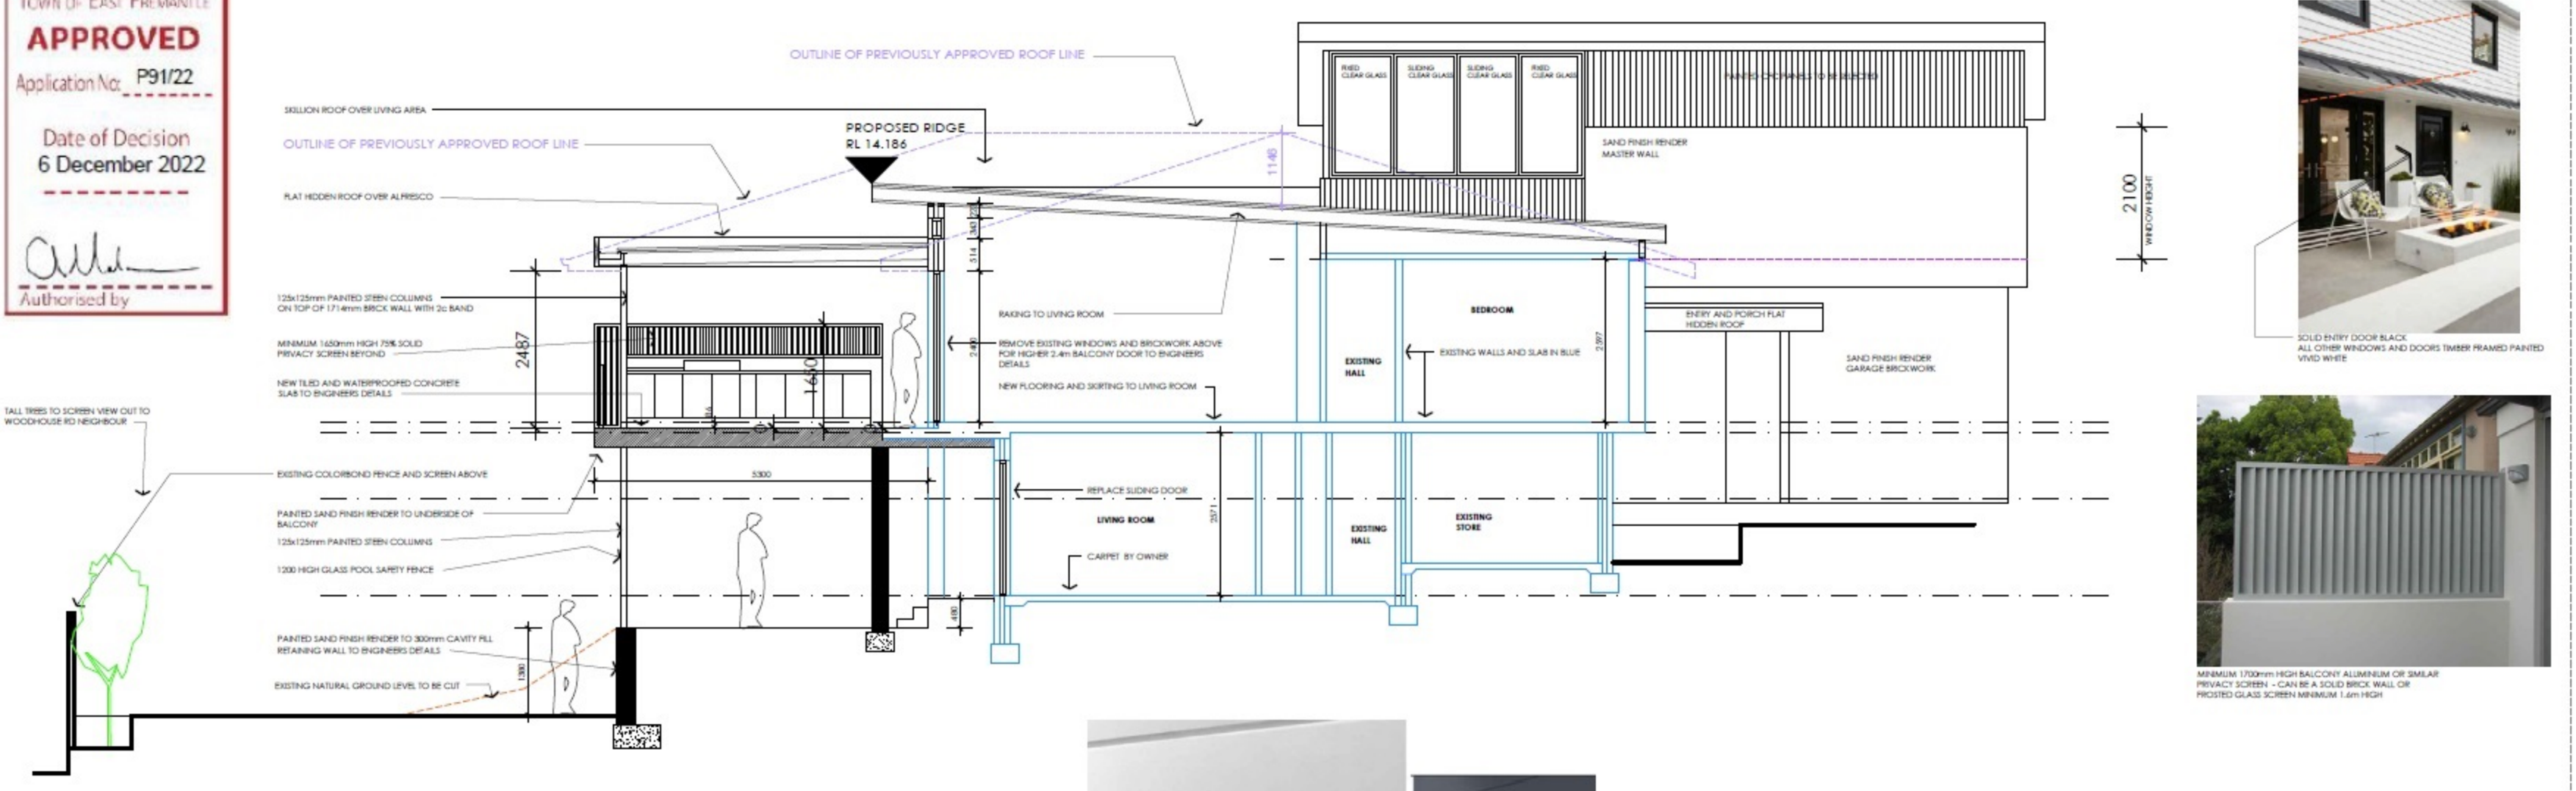

TOWN OF EAST FREMANTLE
APPROVED
Application No: P91/22
Date of Decision
6 December 2022
Authorised by

CUSTOM ORB® | Lysaght
lysaght.com

CLASSIC colour range

CLASSIC CREAM® SA 1-032 BGA + H	PARFUMANT® SA 1-032 BGA + H	SHALE GREY® SA 1-032 BGA + H	DUNE® SA 1-032 BGA + H	COVE® SA 1-032 BGA + H
PALE EUCALYPT® SA 1-032 BGA + H	WINDLASS GREY® SA 1-032 BGA + H	WINDLASS GREY® SA 1-032 BGA + H	WINDLASS GREY® SA 1-032 BGA + H	WINDLASS GREY® SA 1-032 BGA + H
DEEP OCEAN® SA 1-032 BGA + H	COFFEE GREEN® SA 1-032 BGA + H	WALLACE® SA 1-032 BGA + H	JERRY® SA 1-032 BGA + H	BARLEY® SA 1-032 BGA + H
FRUITS® SA 1-032 BGA + H	ROSEMARY® SA 1-032 BGA + H	TERRAZZO® SA 1-032 BGA + H	INDUSTRIAL® SA 1-032 BGA + H	

CONTEMPORARY colour range

SUNSET® SA 1-032 BGA + H	EVENING HAZE® SA 1-032 BGA + H