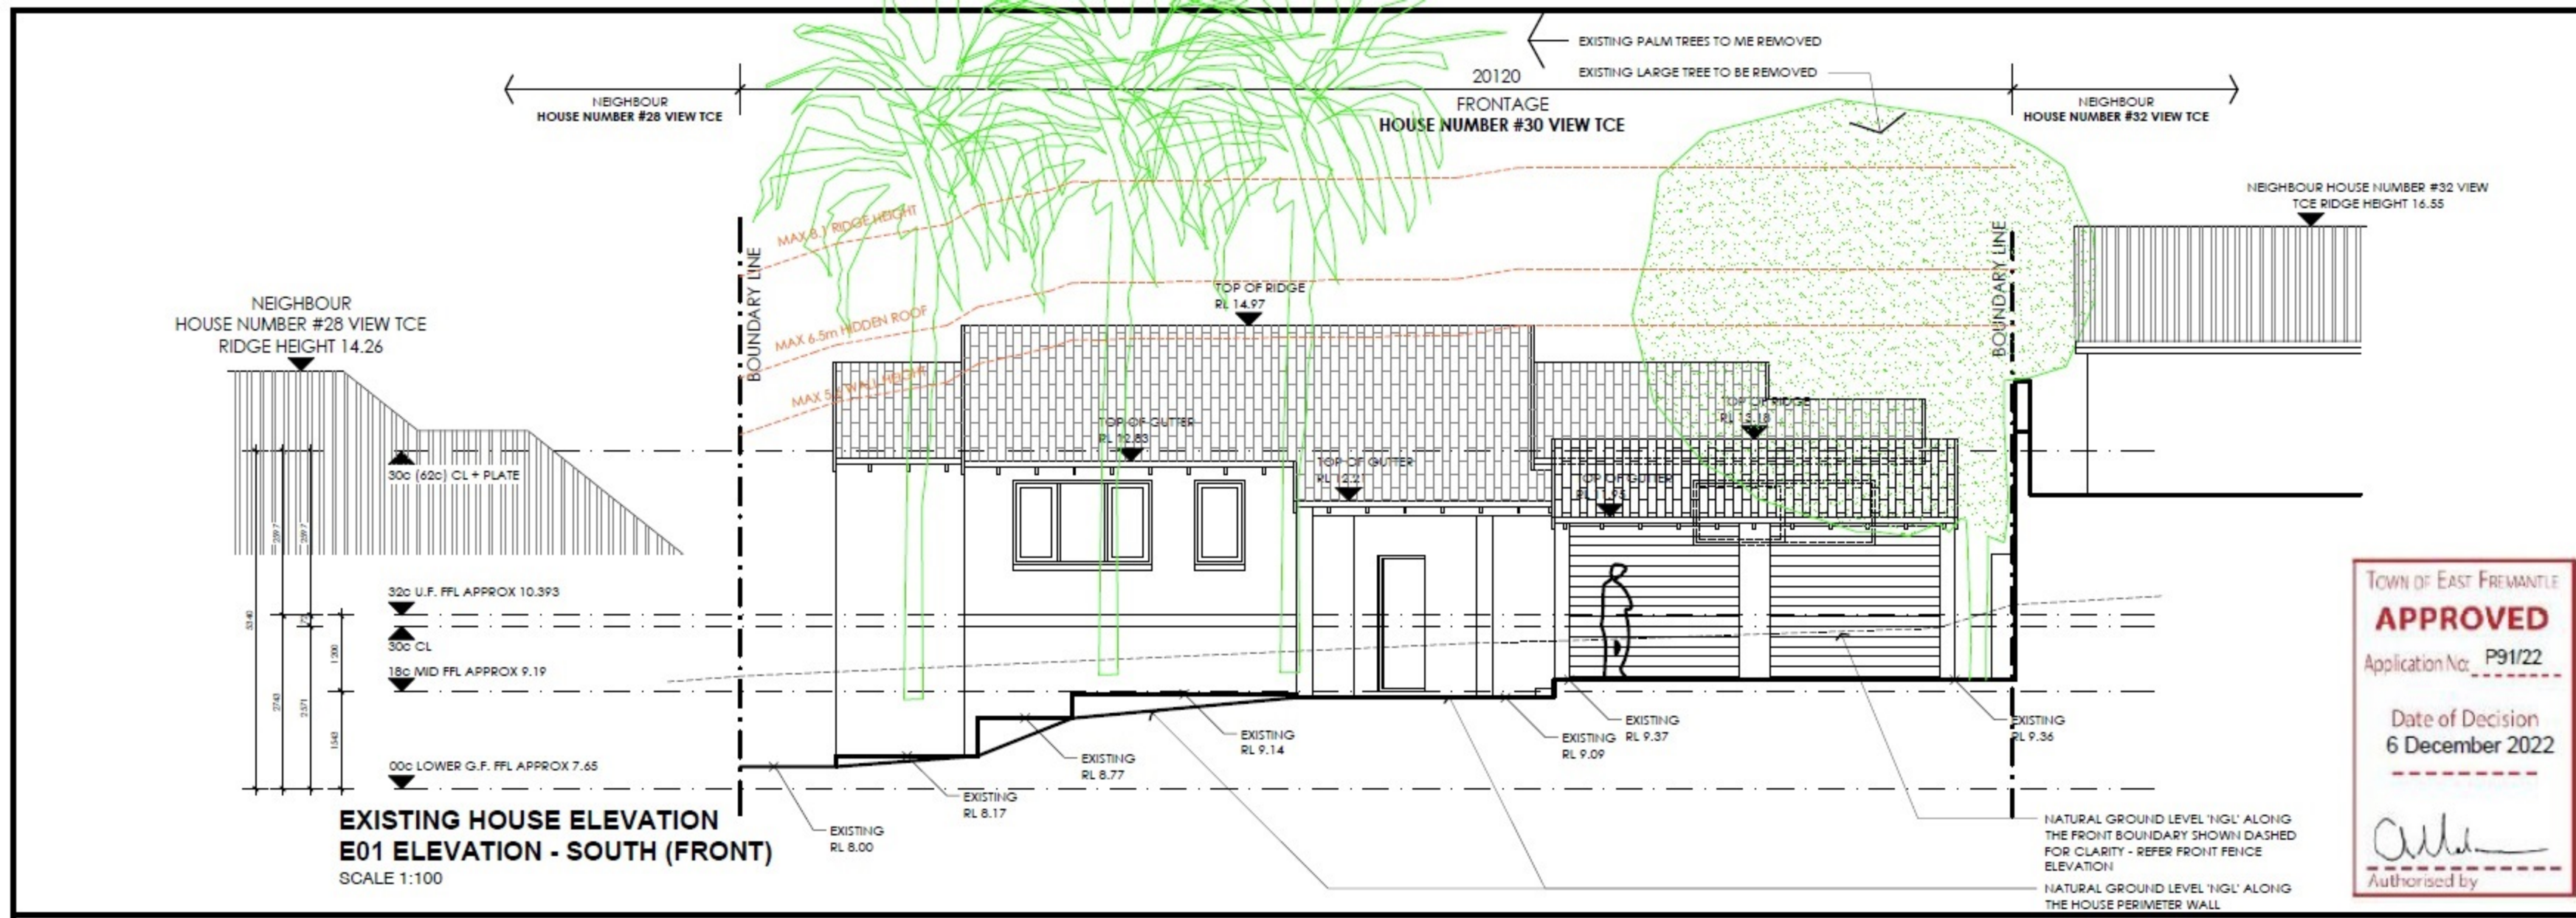

**APPROVED DRAWINGS**

**NEW UPDATED PLAN R36**

**GARAGE AND UPPER FLOOR MOVED SOUTH 6.5m GARAGE SETBACK AND 6.2 UPPER FLOOR SETBACK**

**EXISTING CROSSOVER TO STAY**

**GATE LOCATED FACING SOUTH RATHER THAN EAST**

**APPROVED DRAWINGS**

**NEW UPDATED PLAN R36**

**HIGH WINDOW**

**HIGH WINDOW**

**REMOVED ZIG ZAG**

**GARAGE AND U.F. SETBACK AT 6.5 AND 6.2**

**EXISTING XOVER**

**GATE LOCATION**

SKILLION ROOF

SECOND FLOOR BALCONY BALUSTRADE

SECOND FLOOR BALCONY

SCREEN ON THE EAST

EXISTING XOVER TO STAY

GATE RELOCATED TO FACE STREET

- 3 DEGREE PITCH VERSUS 8 DEGREE
- 2.3M CEILING THIS END
- RIDGE LOWERED
- WALL HEIGHT SLIGHTLY RAISED FOR POSI AND HIGHER GARAGE
- POSI TRUTS TO ALLOW FOR AIR CON
- HIGHER GARAGE FOR 4WD WITH ROOF RACK
- NEW GAMES ROOM HERE

SHEET: A14

SHEET: A14

**REMOVED GARAGE ZIG ZAG WALL**

SECOND FLOOR ADJUSTED

GAMES ROOM WITH SOLID DOOR

HIGH WINDOWS WITH 1714mm SILL HEIGHT TO PREVENT OVERLOOKING

TOWN OF EAST FREMANTLE  
**APPROVED**  
 Application No: P91/22  
 Date of Decision  
 6 December 2022  
 Authorised by