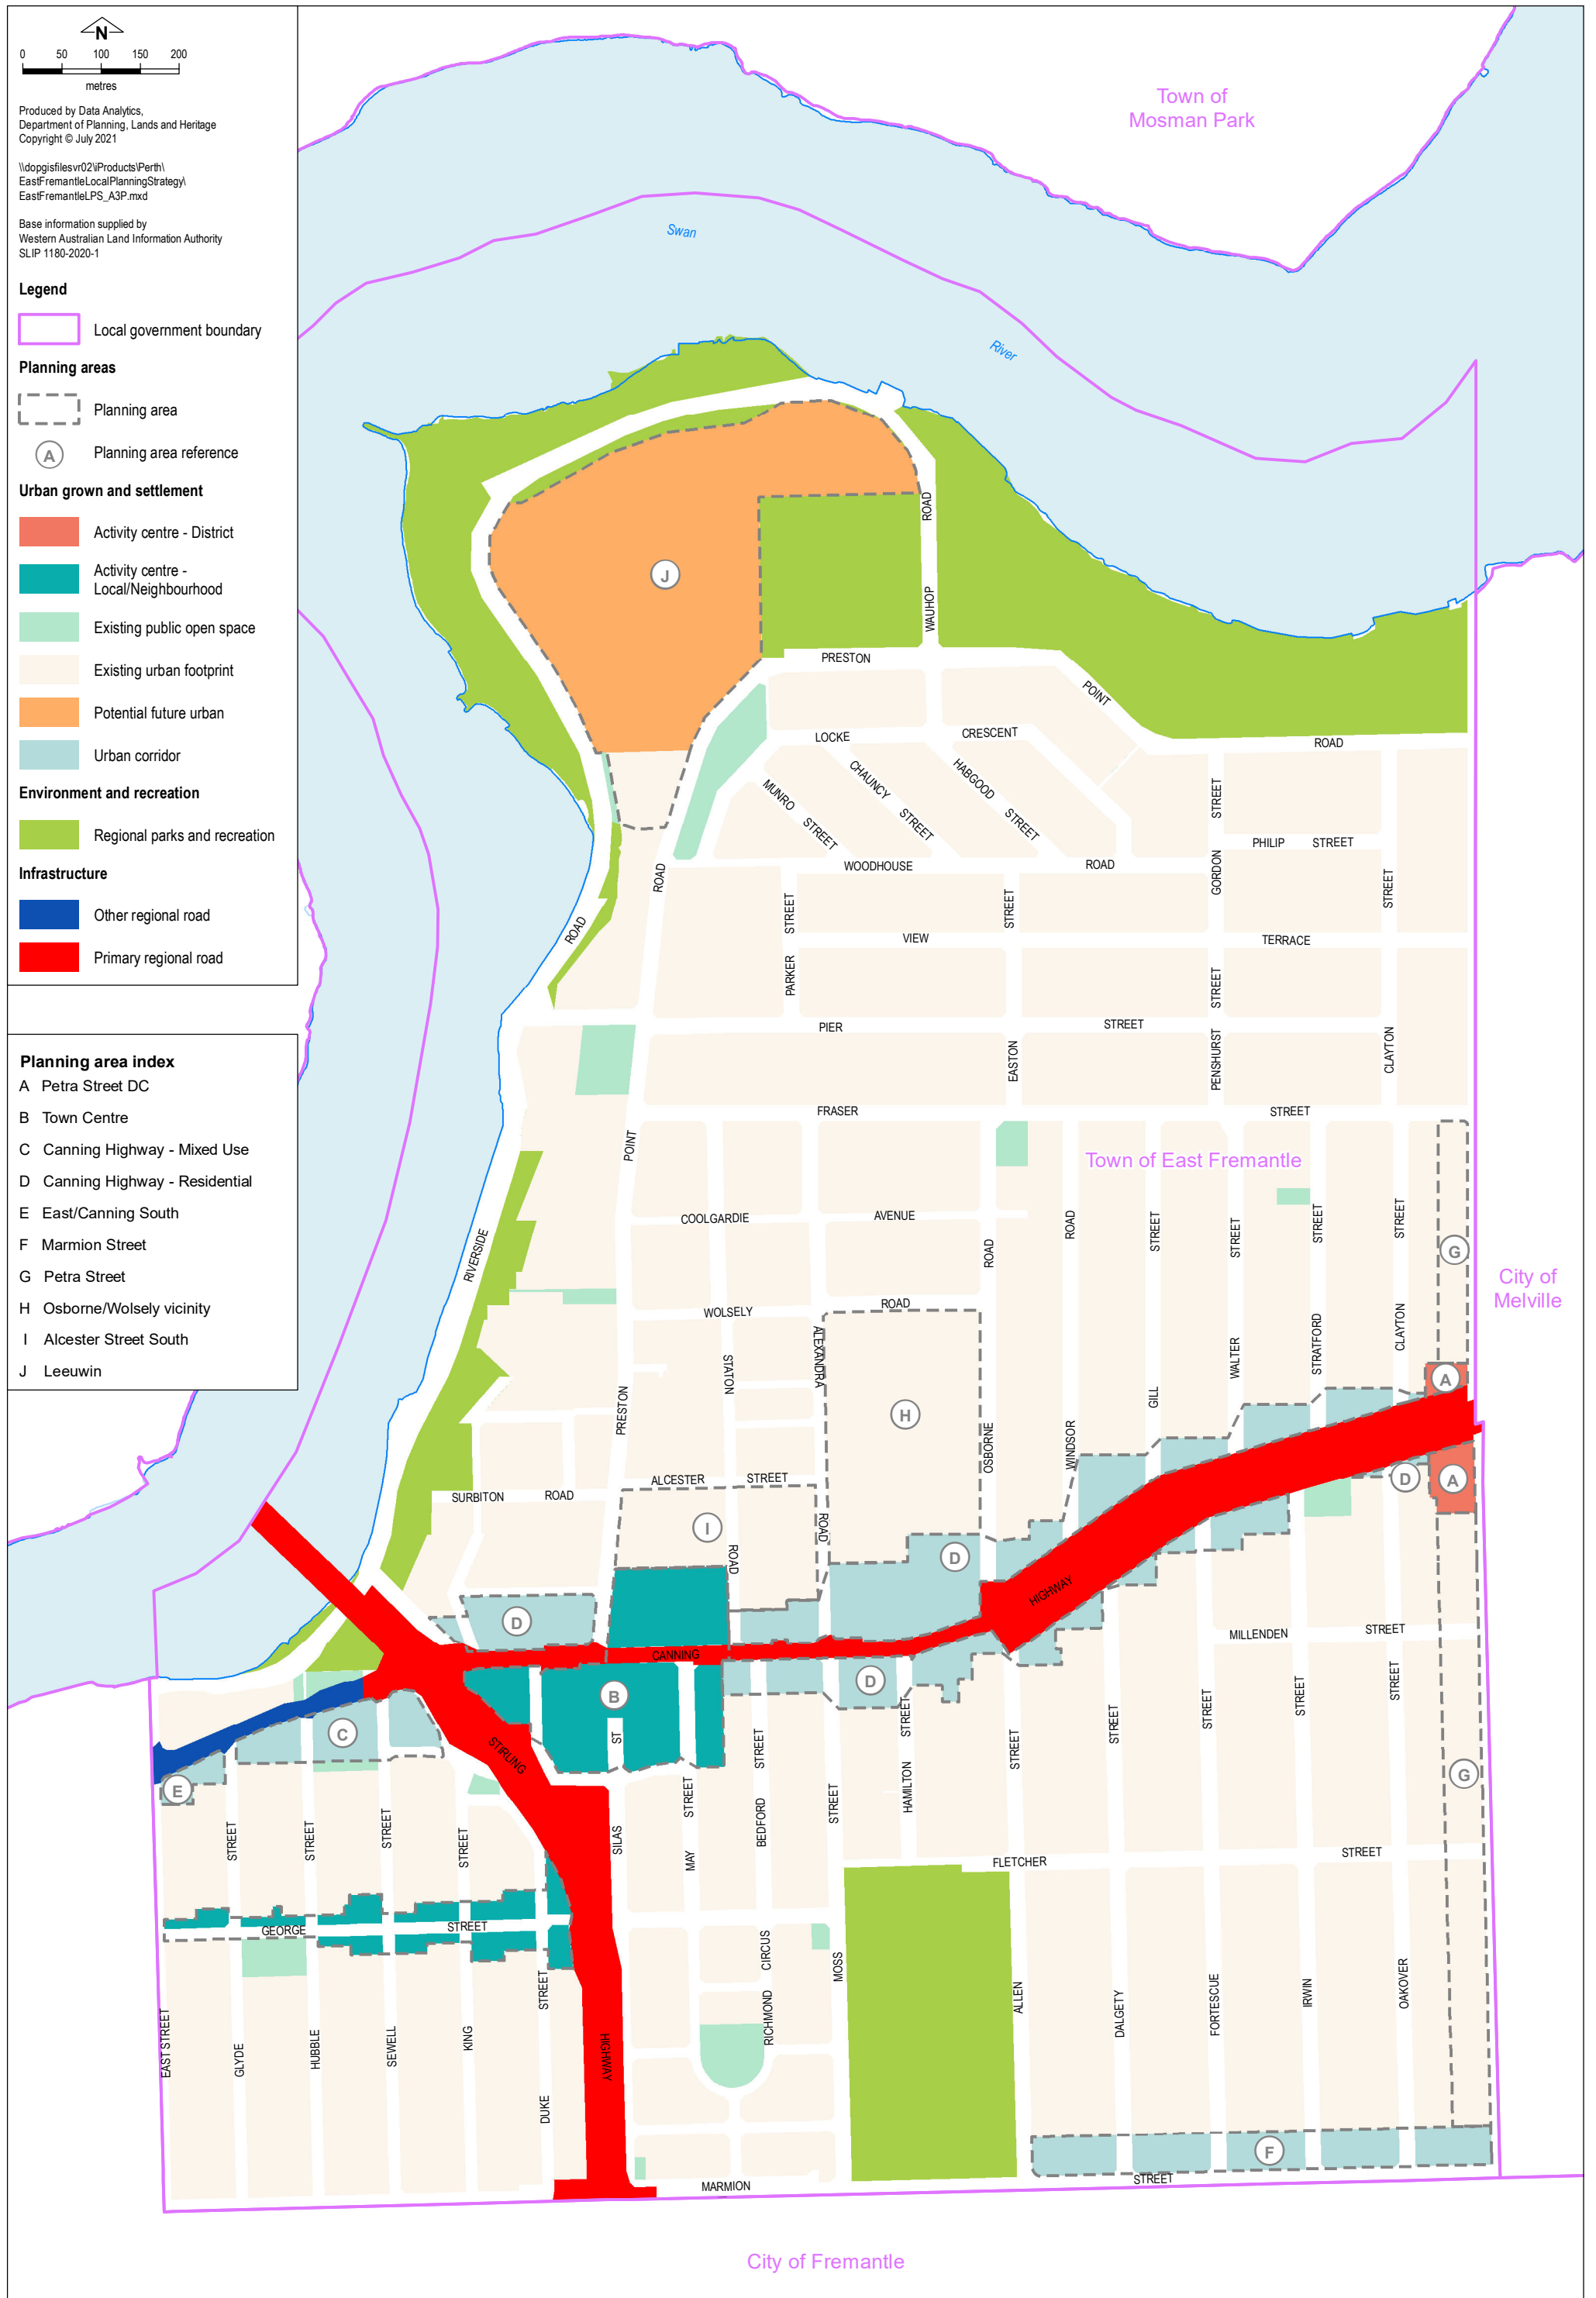

Town of East Fremantle Local Planning Strategy

Strategy map