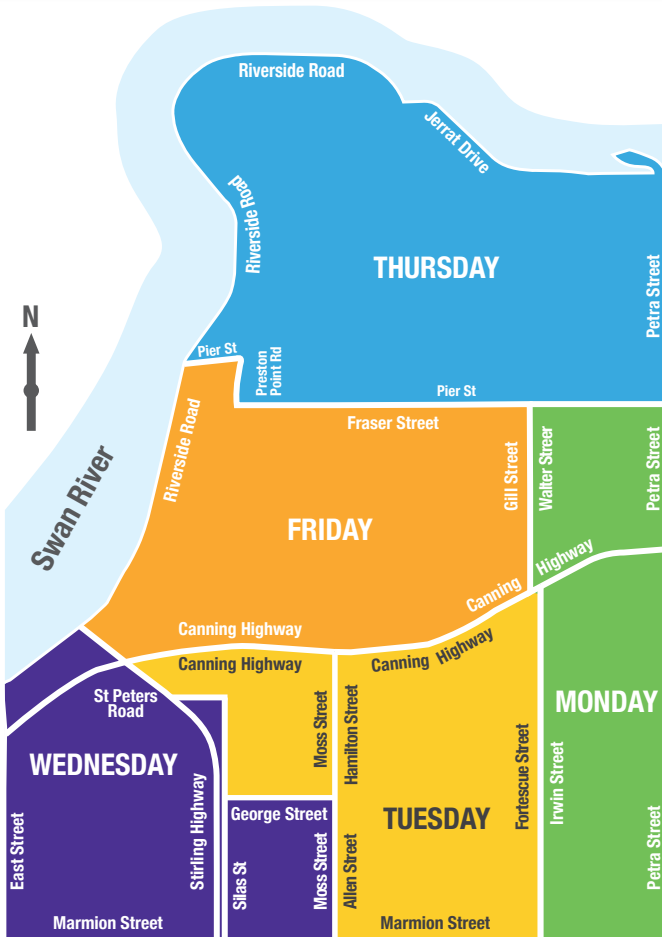

Bin Collection Map

- Ensure bins are placed out by 6am on collection day
- Your Food Organics, Garden Organics (FOGO) bin is collected **weekly**
- Your Recycling and General Waste bins are collected on **alternate fortnights**
- Do not overfill your bins and ensure lids are firmly closed so items do not spill out
- Bins must weigh less than 70kg to be collected