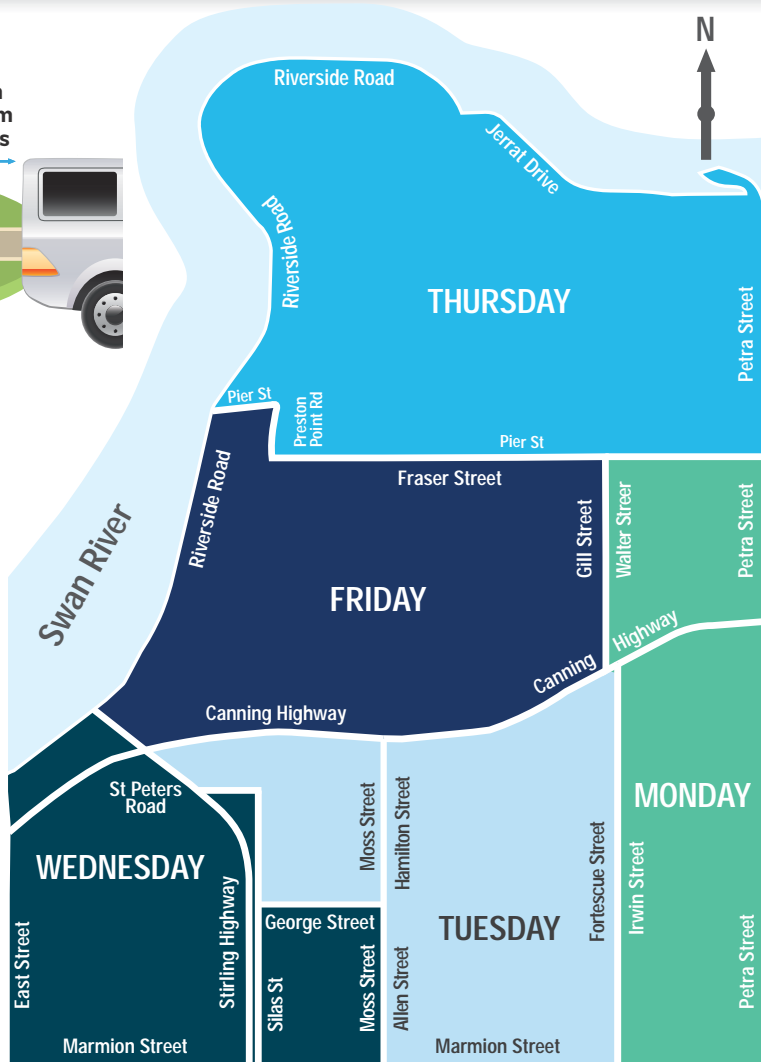

Bin Collection Map

Ensure bins are placed out by 6am on collection day

Bins must weigh less than 70kg to be collected

Do not overfill your bins and ensure lids are firmly closed so items do not spill out

Green Waste and Bulk Verge Collections

GREEN WASTE

Please place your waste on the verge by 6am Monday of the scheduled start date as the contractor will only service your verge once.

Green Waste 1

20 September 2021

Green Waste 2

7 March 2022

The following items

WILL be collected:

Tree and shrub prunings up to

- ✓ 1.5 metres in length and 35cm in diameter
- ✓ 2 cubic metres of green waste
- ✓ Items placed loosely on the verge

Bin Collection Days