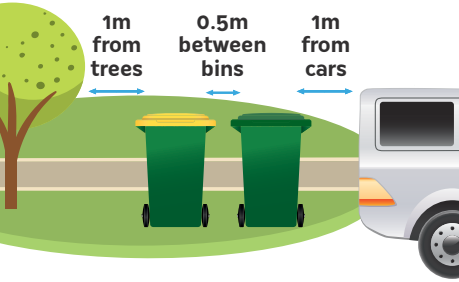

Bin Collection Map

Ensure bins are placed out by 6am on collection day

Bins must weigh less than 70kg to be collected

Do not overfill your bins and ensure lids are firmly closed so items do not spill out

Green Waste 2

7 March 2022

The following items

WILL be collected:

Tree and shrub prunings up to

- ✓ 1.5 metres in length and 35cm in diameter
- ✓ 2 cubic metres of green waste
- ✓ Items placed loosely on the verge