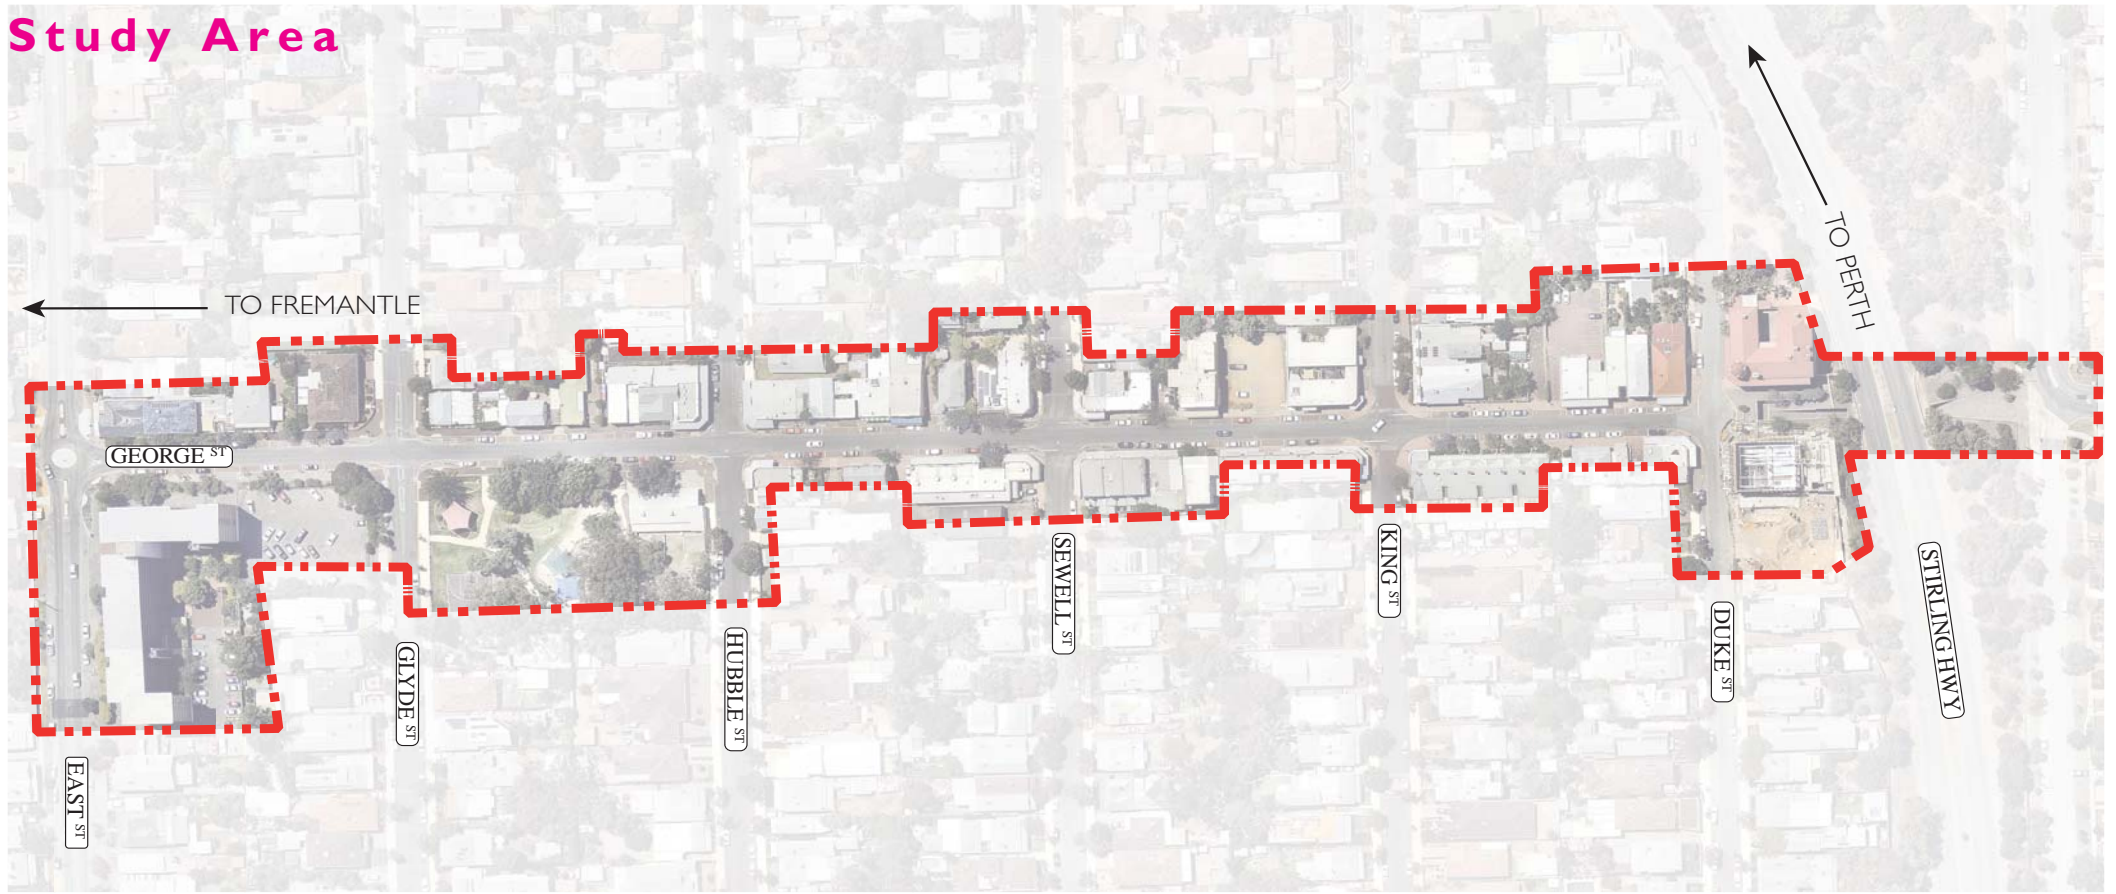

Study Area

FURNITURE

Cora 316 Stainless Steel Cycle Rack with sub-surface mounting (model CBR4f) ↻

SIGNAGE

PAVING