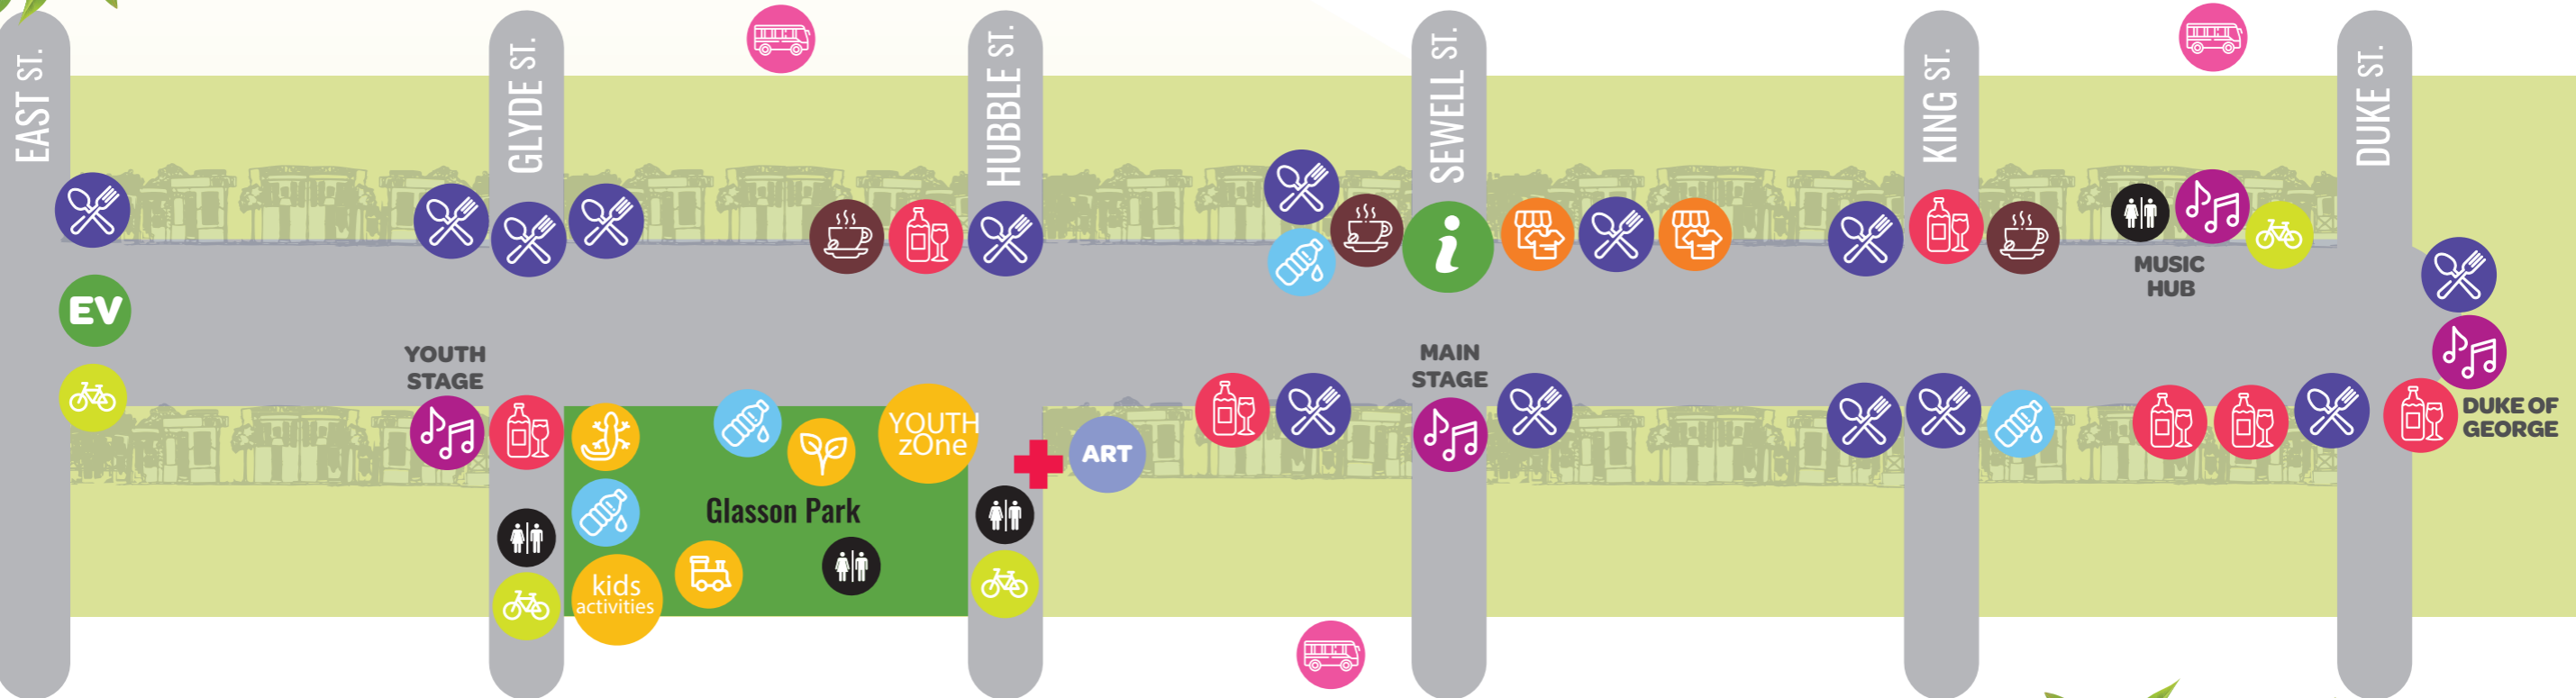

East Fremantle's

GEORGE STREET

Festival

TOWN of
EAST FREMANTLE

LEGEND

- Music
- Food
- Bicycle Parking
- Art Exhibition
- Bar
- Bus Stop
- Town Tent/Event Info
- Coffee
- Water Station
- Toilets
- Retail
- First Aid

SUNDAY 3 DEC 11AM - 6PM

eastfremantle.wa.gov.au

PROUDLY SUPPORTED BY